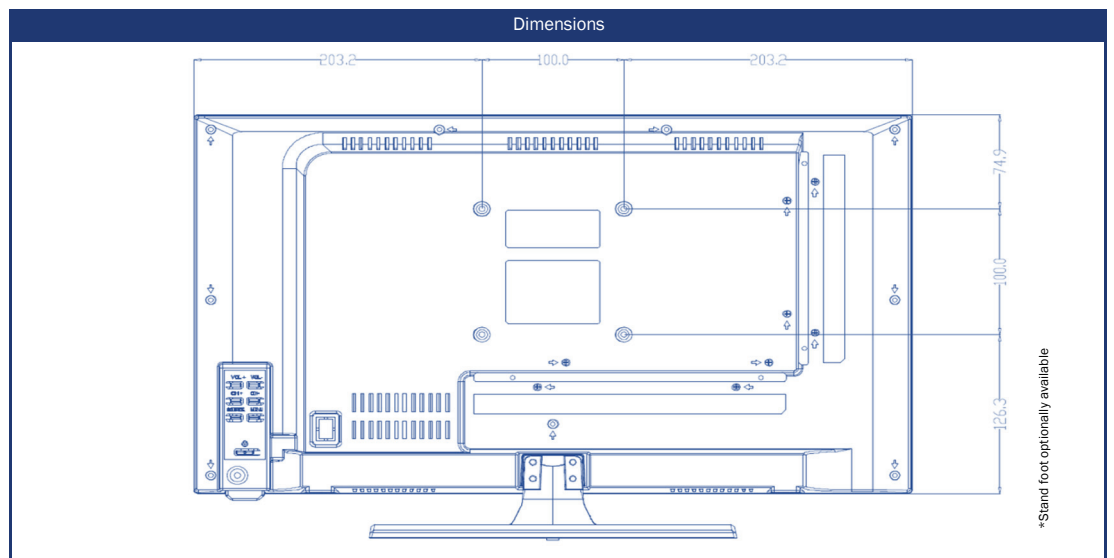

GERMAN QUALITY
- SINCE 1999 -
ASSEMBLED IN GERMANY

Model	K22SBWPLUS	
SMART	SMART platform ²	webOS Hub ⁵
	Netrange ¹	-
	APP Store	Content Store
UPDATE	OTA (Over The Air) update	•
	Manual update via USB	-
POWER SUPPLY	Input voltage	10,5 - 30 V DC
	On/off switch	•
	Power consumption kWh/1000h	15
	Power consumption standby	< 0.5 W
	Energy efficiency class	E
FEATURES	Sleep timer	•
	Graphical OSD menu	english / multilingual
	Parental control	•
	LG Channels / LG Fitness	• / -
	Smart Home: Matter IoT	-
	Apple AirPlay / HomeKit ⁶	- / -
	PROTECTION	Corrosion protected electronics
	Overvoltage protection	•
	Reverse polarity protection	•
GENERAL	Dimensions with base (W x H x D)	506 x 342 x 175 mm
	Dimensions without base (W x H x D)	506 x 302 x 54 mm
	Weight (with/without base in kg)	3.70 kg / 3.50 kg
	Housing color	anthracite brushed
	VESA standard	100 x 100 mm
ACCESSORIES ³	TV set, remote control, DVB-T antenna, 12V cigarette lighter cable, Mounting accessories, instruction manual	
CERTIFICATES	CE, UKCA, ECE-R10 (E24*10R06/02*4762*00)	
EAN CODE	Product ID	K22SBWPLUS
	Internal item number	990762
	EAN	4260037134307