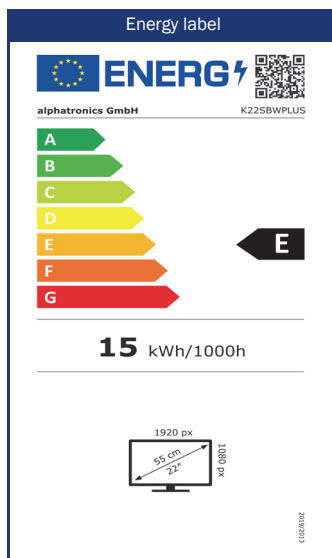

Focus on the display (panel)

Experience our displays in the highest quality. With impressive features such as a wide angle of 178° horizontally and vertically, pixel error class 0 (no pixel errors allowed) and a matt surface, we always guarantee you a flawless image, no matter what the conditions.

GERMAN QUALITY
- SINCE 1999 -
ASSEMBLED IN GERMANY

Model	K22SBWPLUS	
SMART	SMART platform ²	webOS Hub ⁵
	Netrange ¹	-
	APP Store	Content Store
UPDATE	OTA (Over The Air) update	•
	Manual update via USB	-
POWER SUPPLY	Input voltage	10,5 - 30 V DC
	On/off switch	•
	Power consumption kWh/1000h	15
	Power consumption standby	< 0.5 W
	Energy efficiency class	E
FEATURES	Sleep timer	•
	Graphical OSD menu	english / multilingual
	Parental control	•
	LG Channels / LG Fitness	• / -
	Smart Home: Matter IoT	-
	Apple AirPlay / HomeKit ⁶	- / -
	PROTECTION	Corrosion protected electronics
	Overvoltage protection	•
	Reverse polarity protection	•
GENERAL	Dimensions with base (W x H x D)	506 x 342 x 175 mm
	Dimensions without base (W x H x D)	506 x 302 x 54 mm
	Weight (with/without base in kg)	3.70 kg / 3.50 kg
	Housing color	anthracite brushed
	VESA standard	100 x 100 mm
ACCESSORIES ³	TV set, remote control, DVB-T antenna, 12V cigarette lighter cable, Mounting accessories, instruction manual	
CERTIFICATES	CE, UKCA, ECE-R10 (E24*10R06/02*4762*00)	
EAN CODE	Product ID	K22SBWPLUS
	Internal item number	990762
	EAN	4260037134307