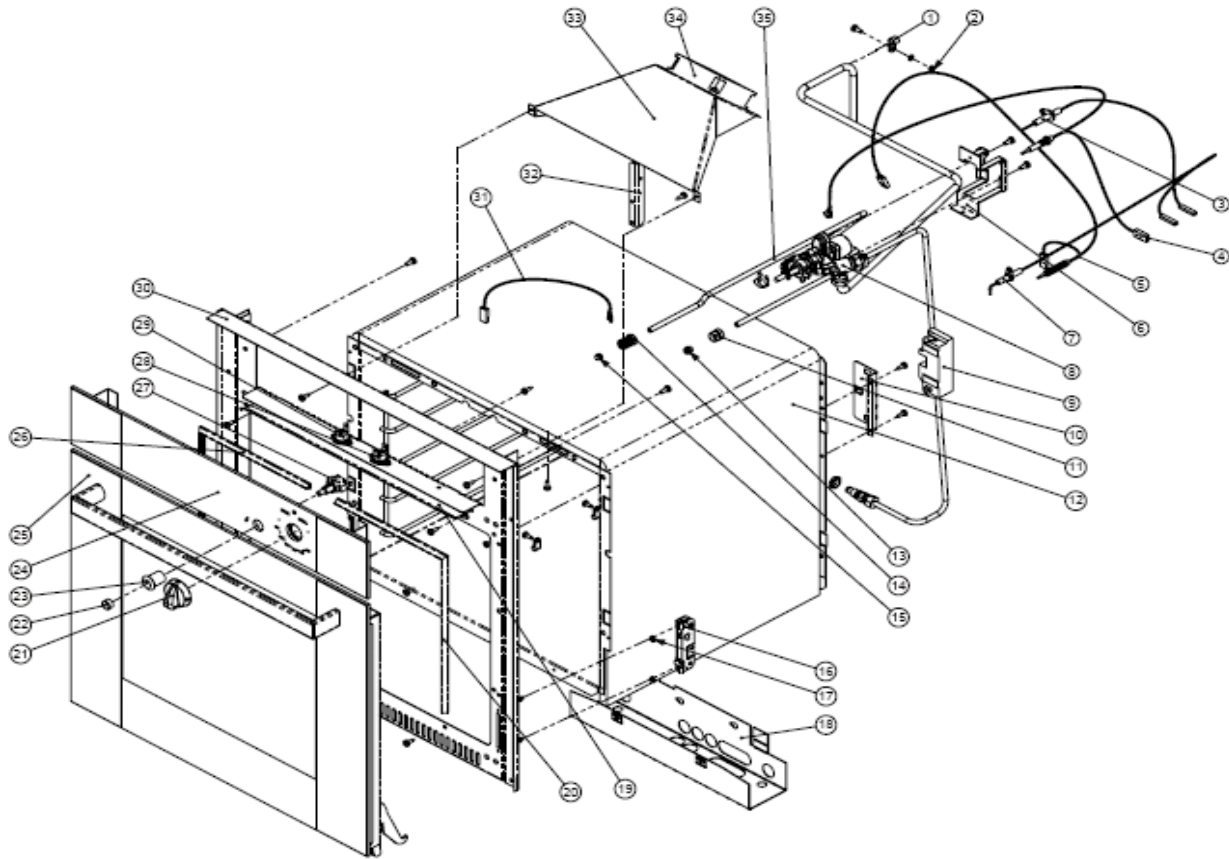

SOG10955 DUPLEX XL - EXPLODED DRAWING

SOG10955 DUPLEX XL

DRW No.	PART CODE	DESCRIPTION
1	SMAC4212	Tap/Manifold Assembly, rear inlet
3	SPCC1418	Electrode, Spark 300mm, S/Fix (grill)
4	SPCC1129	Thermocouple, Grill, Faston, piggyback, 740mm
5	SPCC1117	Thermocouple, Oven, Faston, 1000mm + Earth
7	SPCC1430	Electrode, Spark 650mm, S/Fix (oven)
8	SPCO0470	Tap, Thermo+grill
9	SPCC1392	Generator, Spark 12v
12	SPCO0551	Insulation, Oven Body
19	SMCO4264.BK	Heat Deflect, Oven Flue
20	SPCO0202	Seal, Oven Door, RH
21	SPCC0599.BK	Knob, Control, Teardrop, Black
22	SPCC1386	Button, round, Black
23	SPCC1387	Bezel, snap-fit, Black
24	SMAO4214.BK	Fascia Assembly, OGI BSC
25	SMAO4230.BK	Oven Door, Drop Down
25	◆ SPCO0323.BNK	Handle, V cut, Bright Nickel
25	◆ SG1022	Glass, Inner, oven/grill
26	SPCO0201	Seal, Oven Door, LH
27	SPCC1377	Switch, momentary on, Black
28	SPCO0973	Cut Out, Thermal, Normally Open (53/70)
29	SPCO0974	Cut Out, Thermal, Normally Closed (110/93)
30	SMCO4260.BK	Trim. Front, Black, XL Duplex
31	SPCC1090	Extension Lead, SW-Tap, Faston, 320mm
34	SPCC0965	Fan, 80mm, 12v
	◆ SPCX0130.BK	Screw, No.6x1/2 Pozi
	SPCO0182	Support, Shelf, 5 position, 55mm CRS chrome
	◆ SPCX0184	Washer, Starlock 5mm
	SMAC0056	Grill Burner Assy, 2005, no hood
	SPCO0563	Insulation, Oven Back
	SMAO0064	Oven Burner Assembly
	SPCC0773	Jet, No.59 (oven)
	SPCC0775	Jet, No. 62 (grill)
	SINS1012	Instructions, user & installation
	SPCO0299	Shelf, Oven/Grill
	SMAC0066	Grill Pan - Long, Detach
	SPCC1186	Handle, Detachable, grill pan
	SPCC1195	Trivet, grill pan