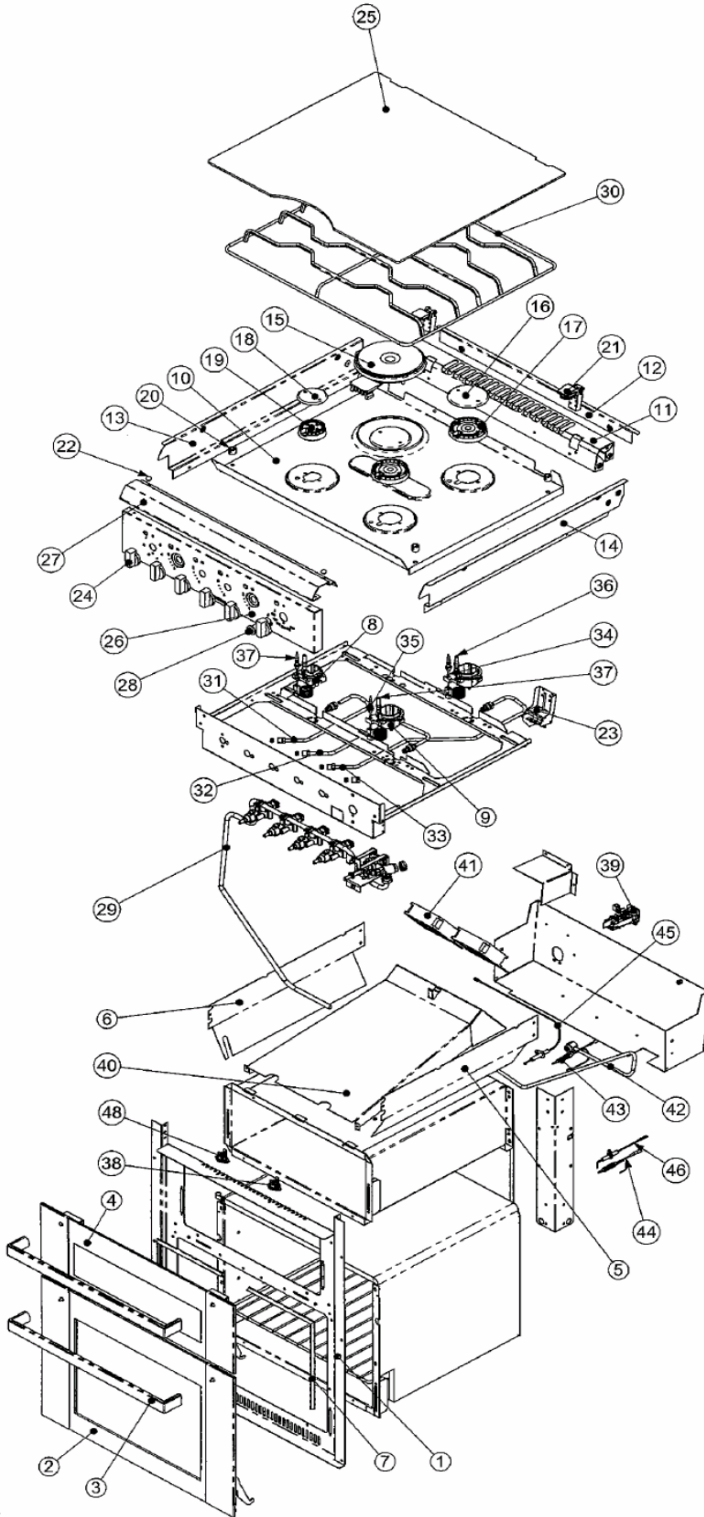

ASPIRE - EXPLODED DRAWING (GENERIC)

Please note that when ordering item number 23 (Shut off mechanism) you should first check the appliance serial number. If the serial number is prior to 10-40-358627001 then you will require new hob thermocouples and extension leads as the original spade fittings are not compatible to the new shut off mechanism.