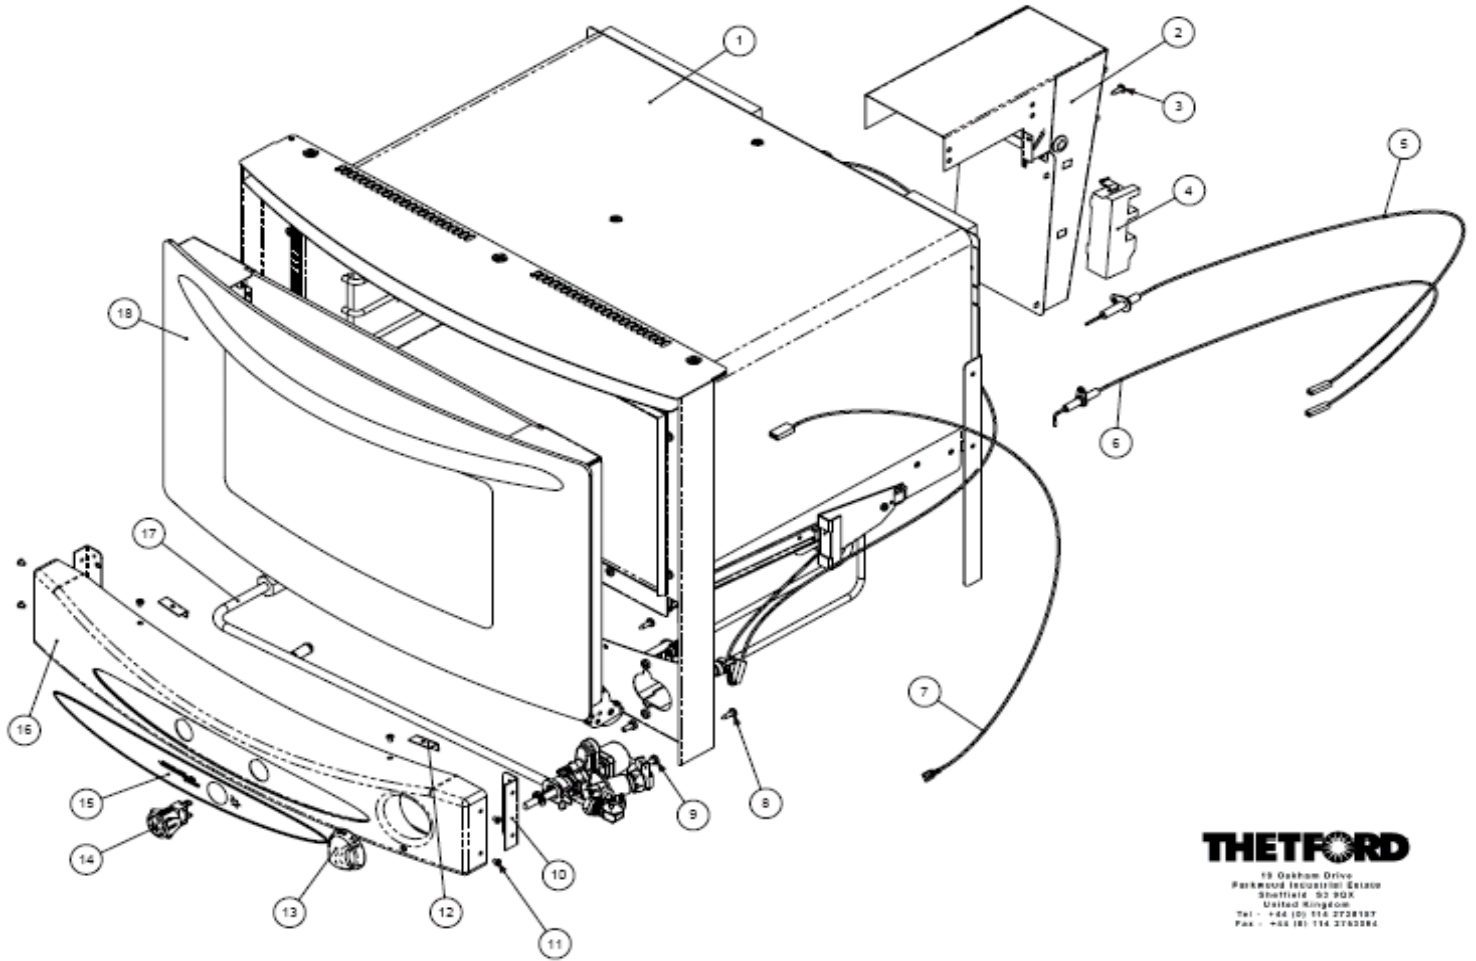

SOG72000 DUPLEX SD - EXPLODED DRAWING

THETFORD