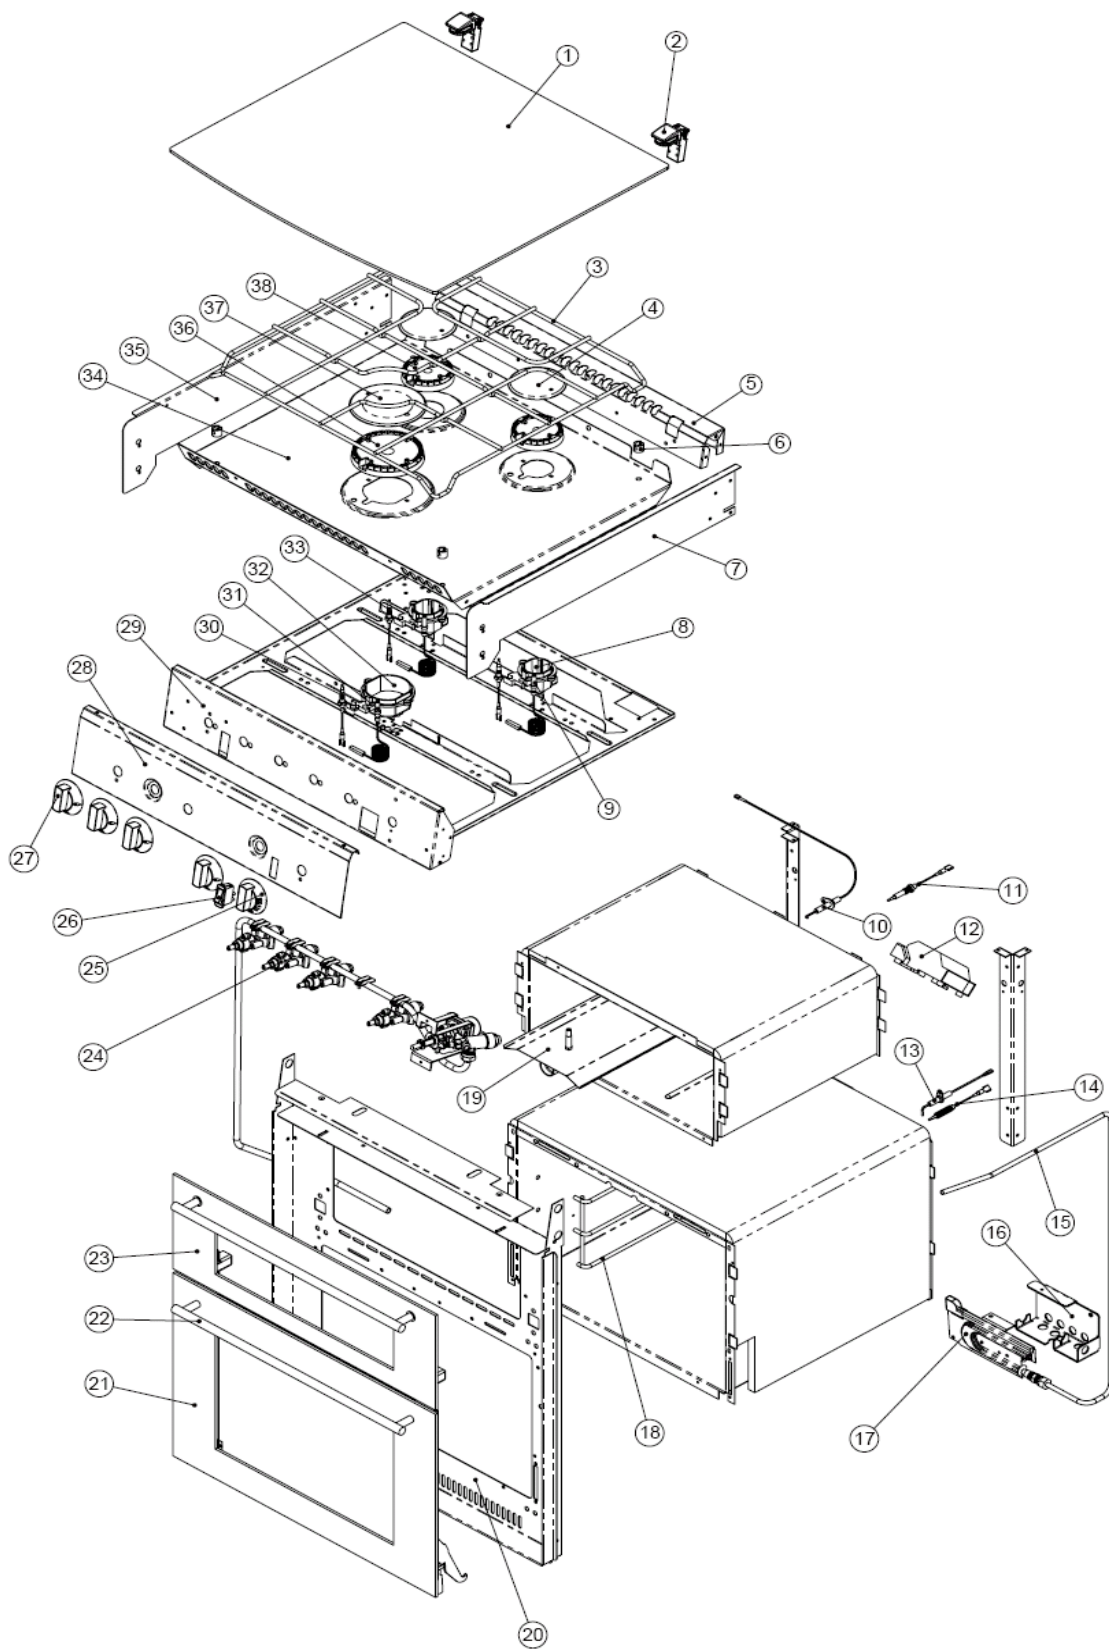

CAPRICE Mk3 (SOH74000) - EXPLODED DRAWING (GENERIC)

CAPRICE 3 BURNER

MODELS

DRW No	Component Item No	Item Description	74010	74090	74095	74097	74100	74275	74295	74973	74987	74988	74990
1	SG990.BK	GLASS,LID CAP MK3 496, BK/GR	X	X	X	X		X	X	X	X	X	X
1	SG992.BK	GLASS,LID CAPRICE MK3 496, BK/GR, PROTECT					X						
2	SPCC2003.BK	HINGE,GLASS LID 2004 STYLE	X	X	X	X	X	X	X	X	X	X	X
3	SPCC0687	SUPPORT,PAN 3 (TRI) MK3 STYLE CHROME	X	X	X	X	X	X	X	X	X	X	X
4	SPCC0813	BURNER CAP, DRILLED,0881/3.1	X	X	X	X	X	X	X	X	X	X	X
5	SMCO3769.BK	TRIM,REAR,HOB,SLIMLINE HINGES,CAP/MIN/TRI 496 BK	X	X	X	X	X	X	X	X	X	X	X
6	SPCC0647	CLIP,PAN SUPPORT PTFE TOP FIX	X	X	X	X	X	X	X	X	X	X	X
7	SMCO3786.BK	TRIM,HOB,R/H SIDE,CAP/MIN/TRI, R12.8 PROFILE, BK	X	X	X	X		X	X		X	X	X
7	SMCO3788.BK	TRIM,HOB,R/H SIDE,CAP/MIN/TRI, SQ PROFILE, BK					X			X			
10	SPCC1418	ELECTRODE,SPARK 300MM S/FIX	X	X	X	X	X	X	X	X	X	X	X
11	SPCC1125	THERMOCOUPLE, GRILL, FASTON, 600MM	X	X	X	X	X	X	X	X	X	X	X
12	SPCC1399	GENERATOR,SPARK IGB 60 (12F)	X	X	X	X	X	X	X	X	X	X	X
13	SPCC1430	ELECTRODE,SPARK 650MM S/FIX	X	X	X	X	X	X	X	X	X	X	X
14	SPCC1120	THERMOCOUPLE, OVEN, FASTON, 1000MM	X	X	X	X	X	X	X	X	X	X	X
17	SMAO0064	BURNER ASSY WORGAS COMPLETE	X	X	X	X	X	X	X	X	X	X	X
19	SMAC0056	GRILL ASSY, 2005, NO HOOD	X	X	X	X	X	X	X	X	X	X	X
	◆ SPCX0190	WASHER,STARLOCK 6MM DT6493	X	X	X	X	X	X	X	X	X	X	X
20	SMCO3793.BK	TRIM,FRONT,CAPRICE 496 1/2 CRUSH BK					X						
20	SMCO3794.BK	TRIM,FRONT,CAPRICE 496 3/4 CRUSH BK		X	X	X		X					X
20	SMCO3792.BK	TRIM,FRONT,CAPRICE 496 3/4 SAFE BK	X						X		X	X	
20	SMCO3791.BK	TRIM, FRONT, CAPRICE 496 1/2 SAFE BK								X			
21	SMAO3445.???	OVEN DOOR,CAP496 DROP DOWN	BPM/AN1	BPM/SM7	BPM/SM9	BK2	SS4	BSV/GT1	GT/SVS4		SS		SS3
21	SMAO3440.???	OVEN DOOR,CAP496 SIDE								SS2		SS	
	◆ SPCO0139	STUD, OVEN DOOR CATCH (for side opening)								X		X	
	◆ SPCO0124	BUSH, HINGE (for side opening)								X		X	
	◆ SPCO0140	CATCH, JETPRESS (for side opening)								X		X	
	◆ SMCO0684	DOOR HINGE, UPPER (for side opening)								X		X	
	◆ SMCO0685	DOOR HINGE, LOWER (for side opening)								X		X	
	◆◆ SPCX0119.BK	SCREW, M4X12 (for door hinges x 4)								X		X	
22	SPCO0307.???	HANDLE,ELLIPSE 390CRS	SGD						BK		SGD	SGD	
22	SPCO0302.BN	HANDLE,KENSINGTON BRUSHED NICKEL 390CRS		X				X					
22	SPCO0308.S	HANDLE,T-BAR 12mm <->SS 390CRS			X	X	X						
22	SMCO0391.??	HANDLE, HEADON 390CRS								SLV			BK
23	SMAO3425.???	GRILL DOOR,CAP496	BPM/AN1	BPM/SM7	BPM/SM7	BK4	SS4	BSV/GT1	GT/SVS4	SS2	SS	SS	SS3
24	SMAC5653	TAP/MANIFOLD ASSY, 496 3BGF (TRI) SAB REAR	X	X	X	X		X	X	X	X	X	X
24	SMAC5654	TAP/MANIFOLD ASSY, 496 3BGF (TRI) SAB UNDER					X						
	◆ SPCC0728	TAP BURN FFD/8 FC 9131/1 0.34 (x2)	X	X	X	X	X	X	X	X	X	X	X
	◆ SPCC0729	TAP GRIL/RPD FFD/8 FC 9131/1 0.45 (x2)	X	X	X	X	X	X	X	X	X	X	X
	◆ SPCO0472	TAP,THERMOSTAT SABAF TS 9138/1	X	X	X	X	X	X	X	X	X	X	X
25	SPCC0595.??	KNOB, OVEN, 2 PIECE	SA	SA			SA	SA	CR				
25	SPCC0617.SA	KNOB,OVEN SKIRT/LEVER SATIN			X								
26	SPCC1340	SWITCH,ROCKER,RECT,BLK,"SPARK"	X	X	X	X	X	X	X	X	X	X	X
27	SPCC0590.SA	KNOB, HOB/GR, 2 PIECE SA/BK	X	X	X		X	X	CR				
27	SPCC0618.SA	KNOB,HOB/GR SKIRT/LEVER SATIN			X								
27	SPCC0583.SCR	CONTROL KNOB, 1-PIECE				X							
27	SPCC0626.SA	KNOB, CONTROL F/C								X	X		
27	SPCC0619.BK	KNOB, CONTROL 2020 BK/LAM										X	X
28	SMCO3757.??	BEVEL FASCIA,CAPRICE 496 0/2/1,OGI 3BURN (TRI)	BK	CM	CM	BK		BSP	BSP	BSP	BK	BK	BSP
28	SMCO3957.GSL/SPR	BEVEL FASCIA,CAPRICE496 0/2/1,OGI 3B (TRI) GSL/SPR					X