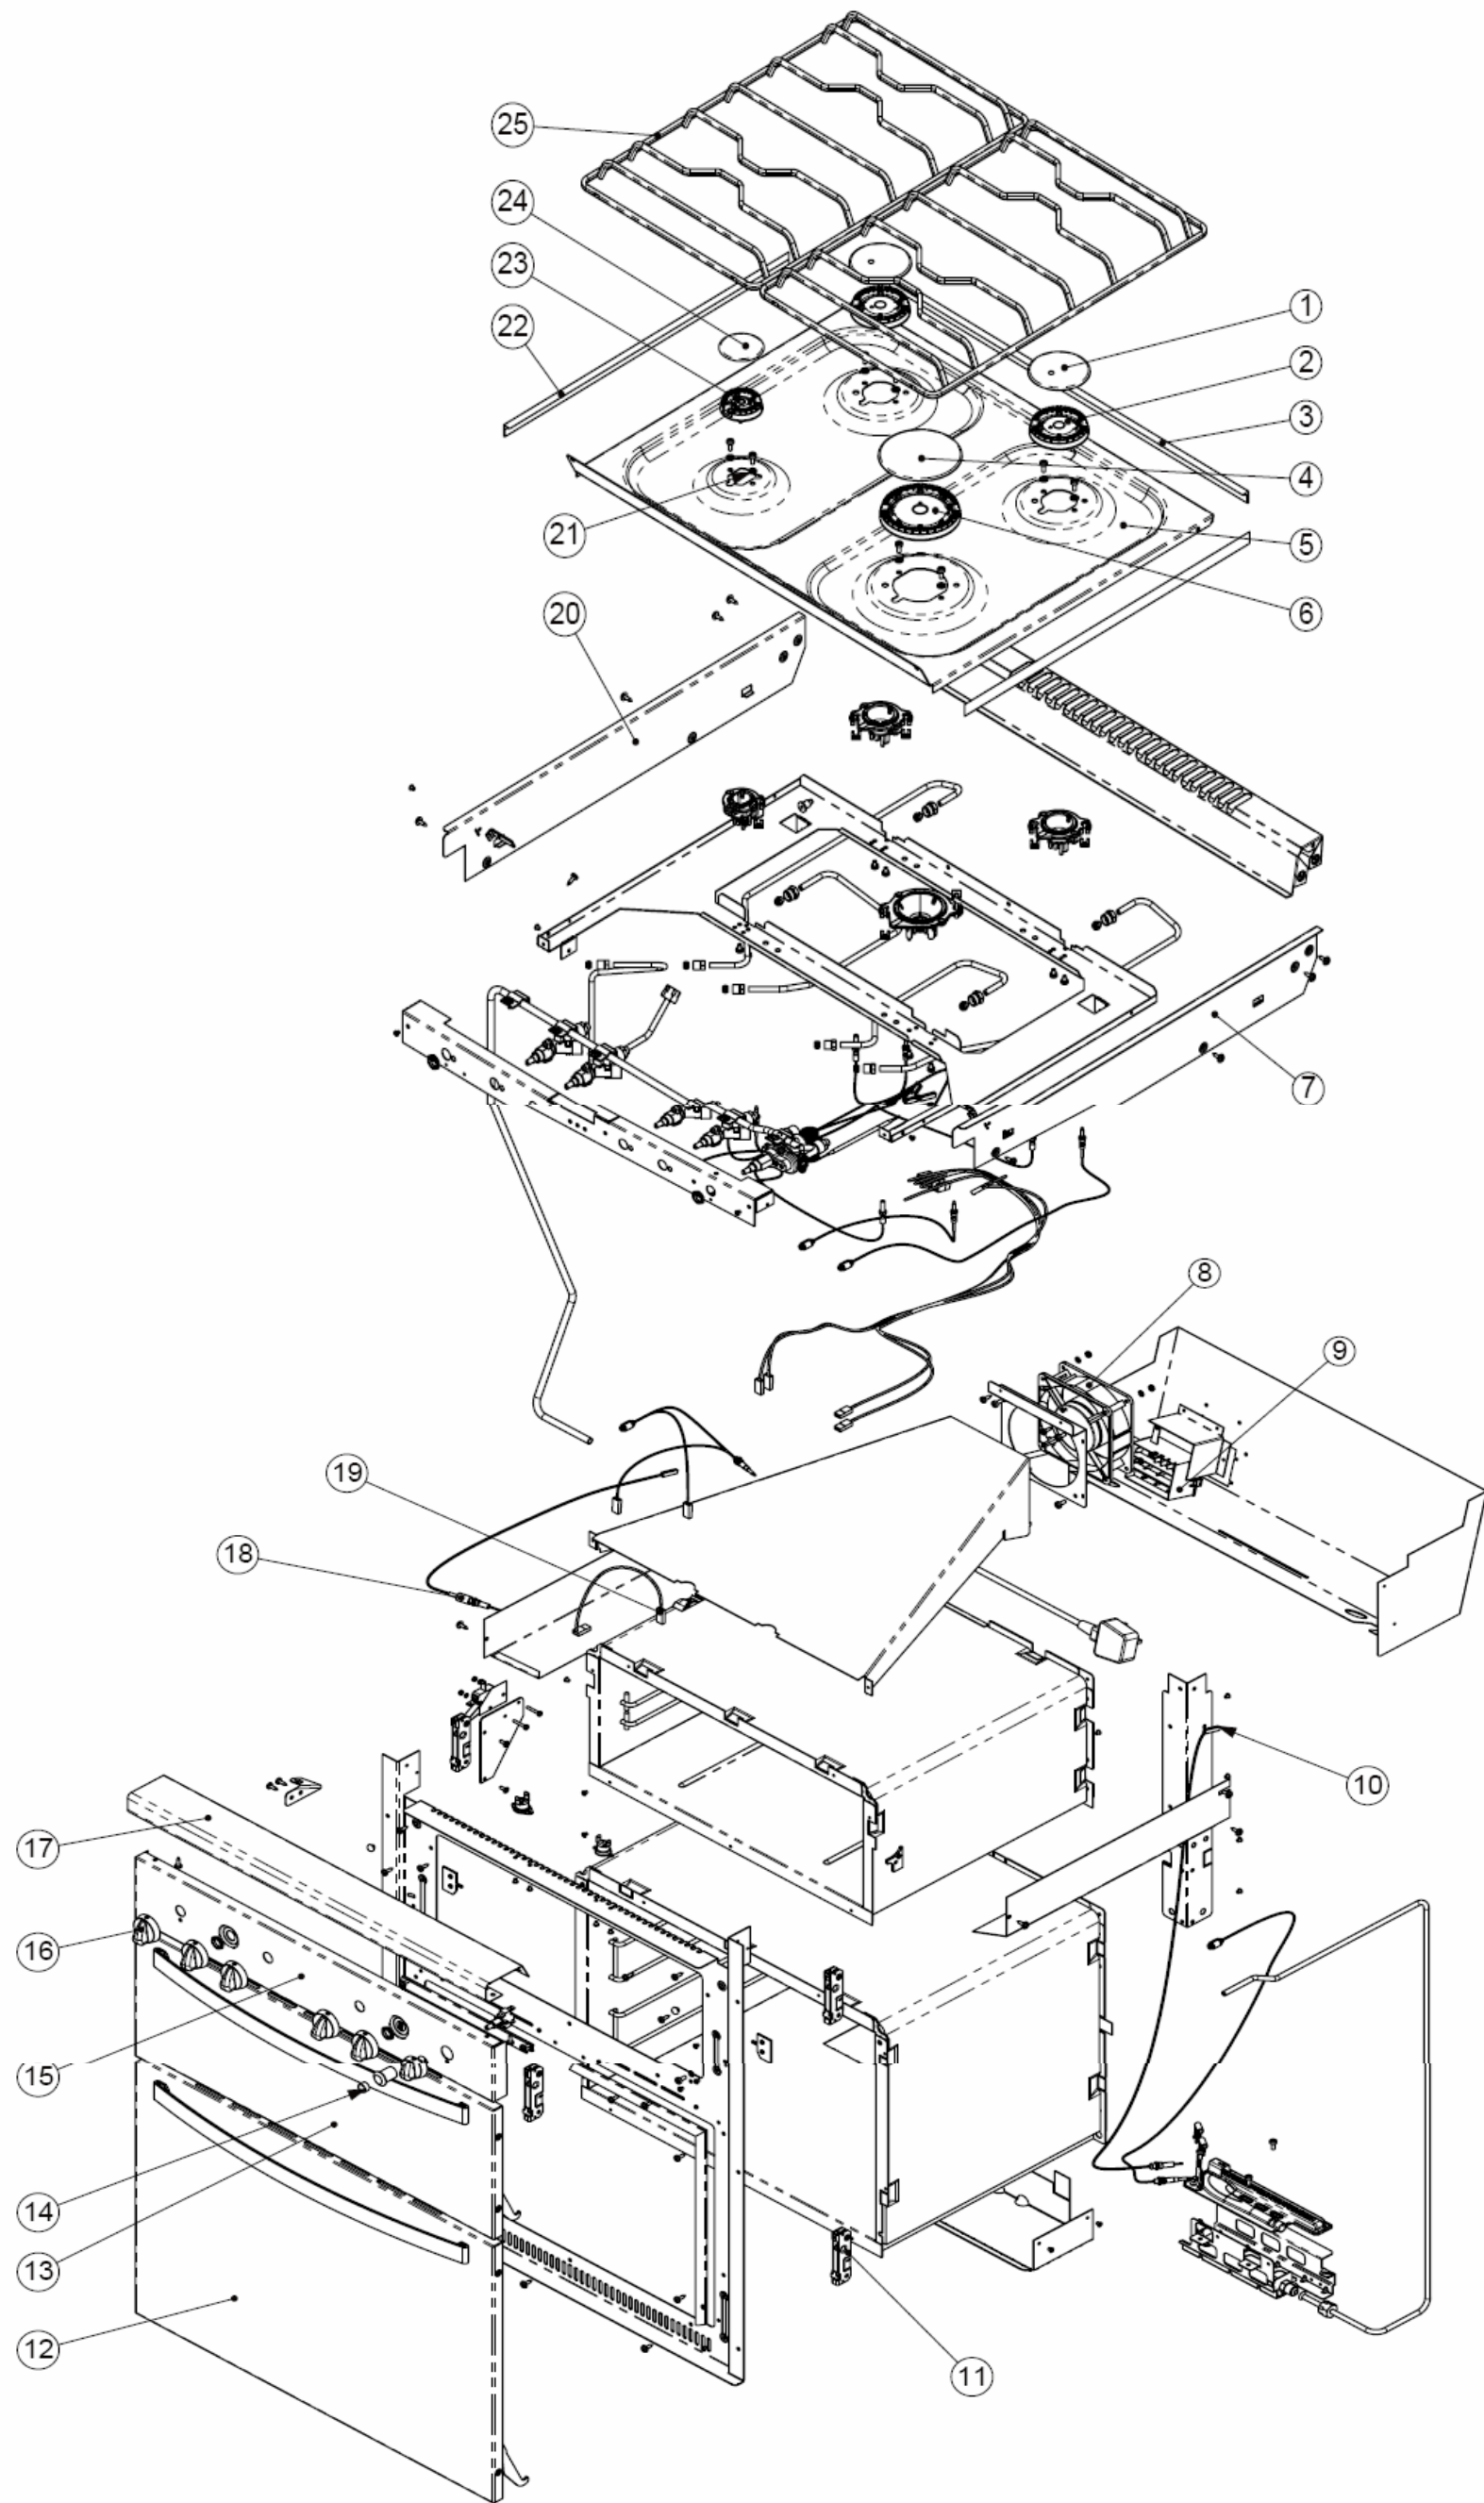

Exploded Drawing