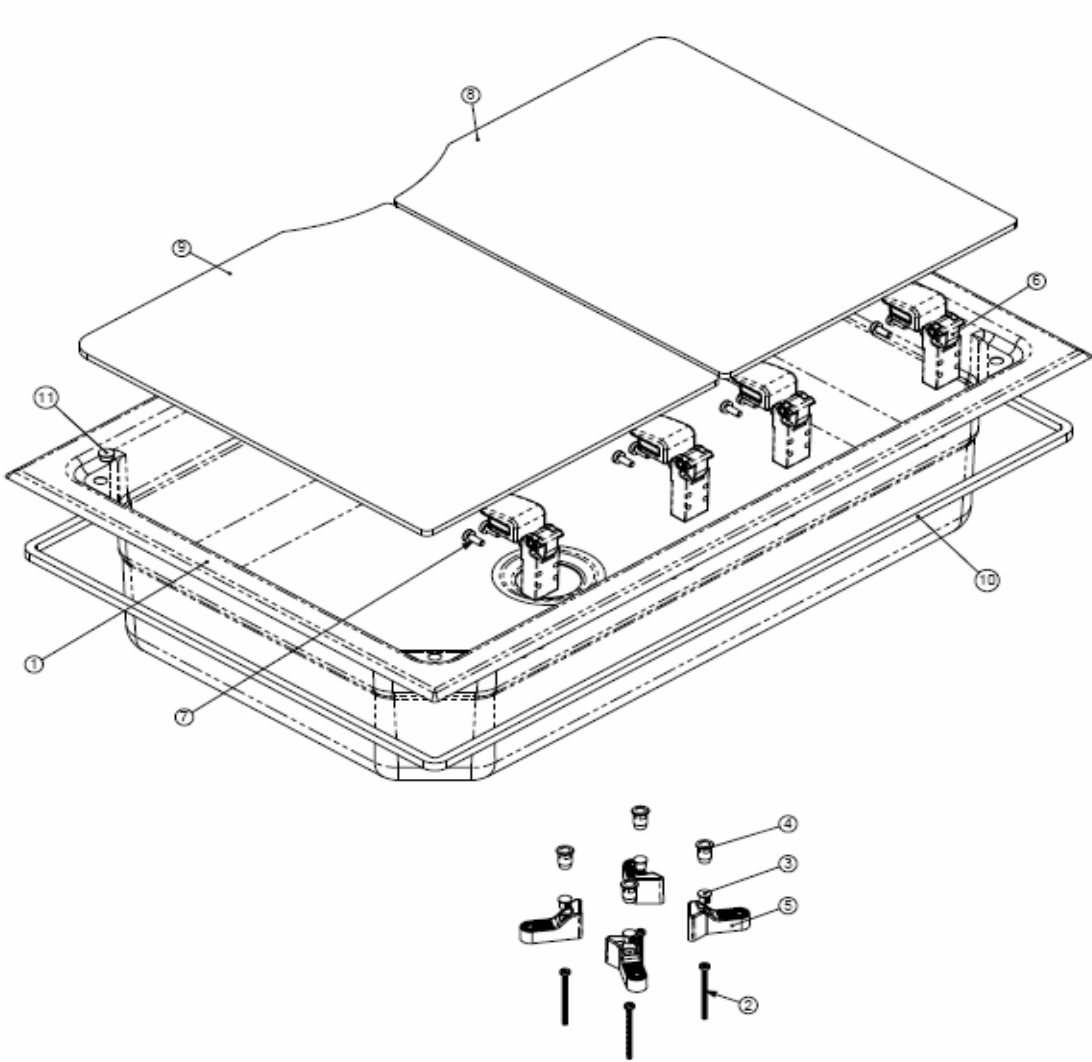

SBL17xx EXPLODED DRAWING

LINEAR BOWL SBL1700 - SBL1735

Exploded Drawing No.	Part Code	Part Description	Models				
			SBL1700	SBL1710	SBL1715	SBL1725	SBL1735
Not Shown	SG975.BK	GLASS, LID, LINEAR BOWL, BK/GR		X	X		
Not Shown	SG976.BK	GLASS, LID, LINEAR BOWL, HINGED LONG SIDE BK/GR				X	
8	SG977.BK	GLASS, SPLIT LID, LINEAR BOWL, LH, BK/GR					X
9	SG978.BK	GLASS, SPLIT LID, LINEAR BOWL, RH, BK/GR					X
1	SMCP8100.S	PRESSING, LINEAR BOWL, NO LID, SBS, UK	X	X			
1	SMCP8115.S	PRESSING, LINEAR BOWL, LID, SBS, EURO			X		
1	SMCP8125.S	PRESSING, LINEAR BOWL, LID (LONG), SBS, EURO				X	
1	SMCP8135.S	PRESSING, LINEAR BOWL, LID (SPLIT), SBS, EURO					X
10	SPCC1219	SEAL, BLACK FOAM, 6mm x 6mm x 10m lg,SELF ADHESIVE	X	X	X	X	X
6	SPCC2003.B	HINGE, GLASS LID 2004 STYLE		X	X	X	X
2	SPCX0116S	SCREW, M3X40 POZI PAN M/SCREW DIN7985 SS	X	X	X	X	X
7	SPCX0135	SCREW, M4X10 POZI P/H BZP		X	X	X	X
3	SPCX0350	PLUG, DOME, DIA7.9x1.6mm HEAD, NYLON 66, BLACK	X	X	X	X	X
11	SPCX0383	BUMP STOP, DIA9.4 x 4.8mm HIGH, SA, BLACK		X	X	X	X
4	SPCX0415	> BUSH, SNAP FIT, CR CLAMP SYSTEM, BLACK	X	X	X	X	X
5	SPCX0416	> CLAMPING ARM, CR CLAMP SYSTEM, BLACK	X	X	X	X	X
Not Shown	SPCX0417	SPACING PLUG, PUSH FIT, CR CLAMP SYSTEM, BLACK		X	X	X	X