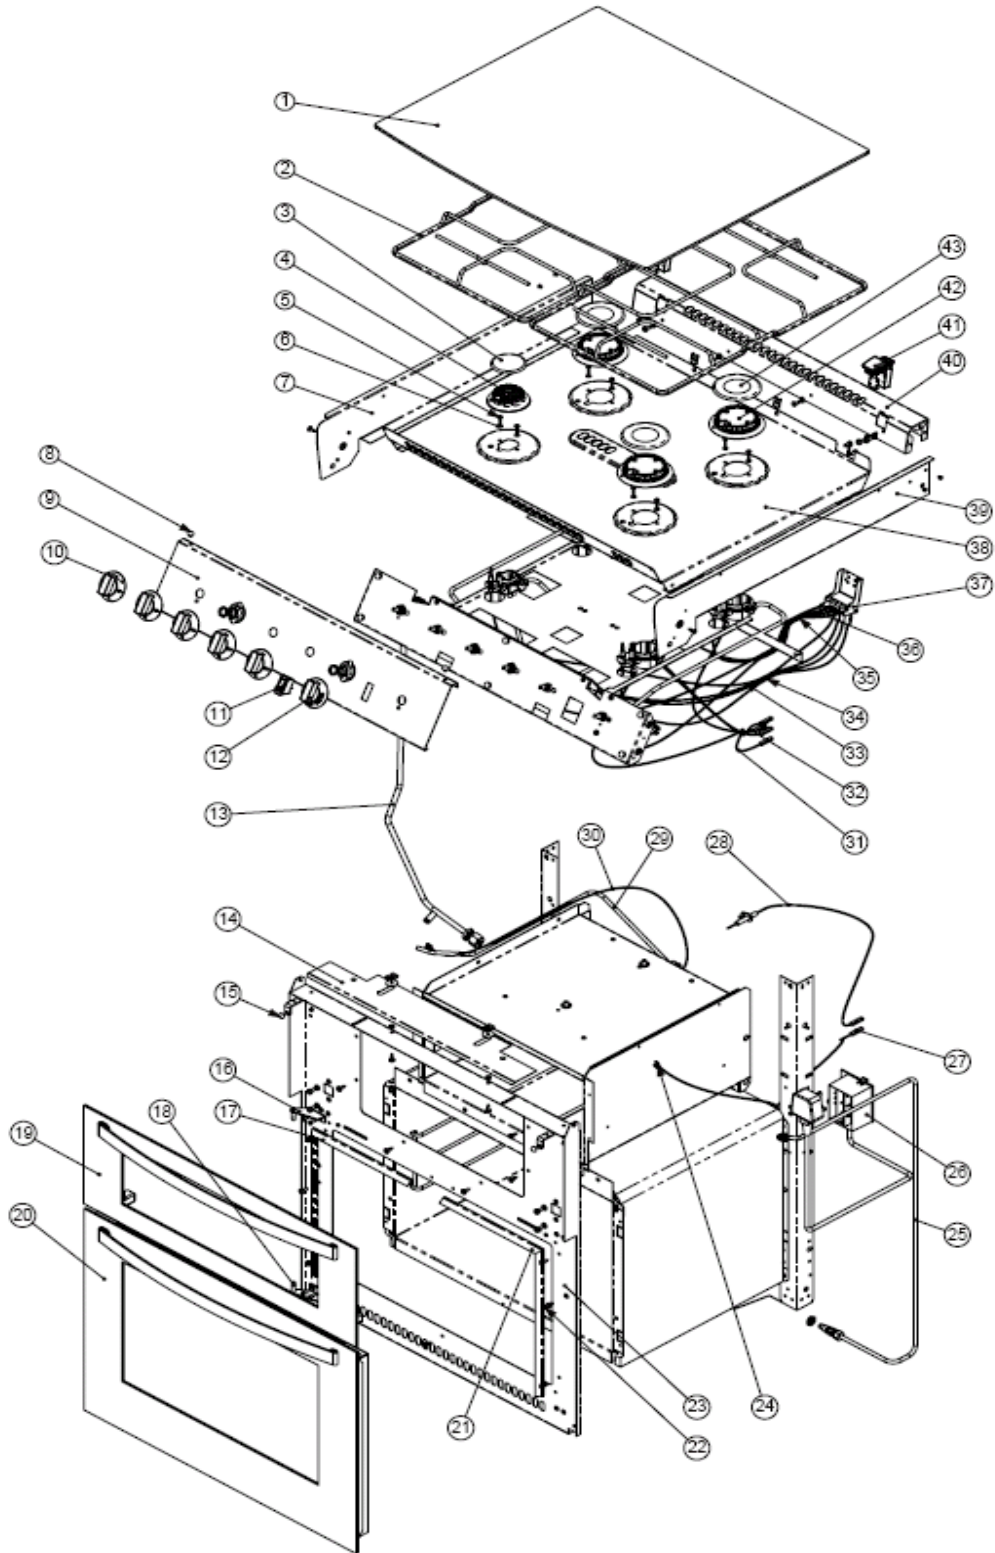

# Exploded Drawing

ENIGMA (SOH46000) - EXPLODED DRAWING (GENERIC)

**ENIGMA (SOH46000)**

**MODELS**

DRW No	PART CODE	DESCRIPTION	46100	46120	46286	46351	46370	46371	46800	46810	46811	46900	46901	46904	46930
21	SPCO0251	Seal, Oven Door - Enigma R/H	x	x	x	x	x	x	x	x	x	x	x	x	x
22	SPCO0139	Stud, oven door catch	x	x	x	x	x	x	x	x	x	x	x	x	x
23	SMCO3861.BK	Trim, full front	x	x	x	x	x	x	x	x	x	x	x	x	x
24	SPCC1121	Thermocouple, Oven, faston 1300mm	x	x	x	x	x	x	x	x	x	x	x	x	x
26	SPCC1391	Generator, SI 230v	x	x	x	x	x	x	x	x	x	x	x	x	x
27	SPCC1430	Electrode, Spark 650mm (oven)	x	x	x		x	x	x	x	x	x	x	x	x
28	SPCC1417	Electrode, Spark 450mm (grill)	x	x	x		x	x	x	x	x	x	x	x	x
30	SPCC1125	Thermocouple, Grill, faston 600mm	x	x	x	x	x	x	x	x	x	x	x	x	x
34	SPCC1092	Extension Lead, switch - tap, 600mm					x			x	x			x	
35	SPCC1110	Thermocouple, S2, burner - switch, 320mm					x			x	x			x	
35	SPCC1130	Thermocouple, S2, burner, faston 250mm	x	x	x	x		x	x			x	x		x
36	SPCC1112	Thermcouple, S2, burner - switch, 600mm					x			x	x			x	
36	SPCC1132	Thermocouple, S2 burner, faston, 450mm	x	x	x	x		x	x			x	x		x
37	SMAC3120	Switch Assembly, 240v shut off					x			x	x			x	
38	SMCP3071.BK	Hob Panel, REM, ENI600 1/3/0 BK	x	x	x	x	x	x	x	x	x	x	x	x	x
39	SMCO3866.BK	Trim, Hob Surround, 600D R/H Side	x	x	x	x	x	x	x	x	x	x	x	x	x
40	SMCO3064.BK	Trim, Rear Hob, ENI600 BK	x	x	x	x		x	x			x	x		x
40	SMCO3868.BK	Trim, Rear Hob, Slimline Hinges					x			x	x			x	
41	SPCC2003.BK	Hinge, Glass Lid 2004 style					x			x	x			x	
42	SPCC0802	Flamespreader, Sab S2, Skirt	x	x	x	x	x	x	x	x	x	x	x	x	x
43	SPCC0803	Burner Cap, Sab S2	x	x	x	x	x	x	x	x	x	x	x	x	x
	SMAO0064	Oven Burner Assembly	x	x	x	x	x	x	x	x	x	x	x	x	x
	SMAC0056	Grill Burner Assembly	x	x	x	x	x	x	x	x	x	x	x	x	x
	◆ SPCX0190	Washer, Starlock 6mm	x	x	x	x	x	x	x	x	x	x	x	x	x
	SPCC0775	Jet, No.62 (Grill & Hob)	x	x	x	x	x	x	x	x	x	x	x	x	x
	SPCC0770	Jet, No.65 (oven)	x	x	x	x	x	x	x	x	x	x	x	x	x
	SPCO0295	Oven Shelf	x	x	x	x	x	x	x	x	x	x	x	x	x
	SPCC1453	Electrode, Spark 300mm (hob)	x	x	x		x	x	x	x	x	x	x	x	x
	SPCC1455	Electrode, Spark 600mm (hob)	x	x	x		x	x	x	x	x	x	x	x	x
	◆ SPCC1498	Clip, fixing, electrode	x	x	x		x	x	x	x	x	x	x	x	x
	SPCC1113	Thermocouple, S2, burner-switch, 750mm					x			x	x			x	