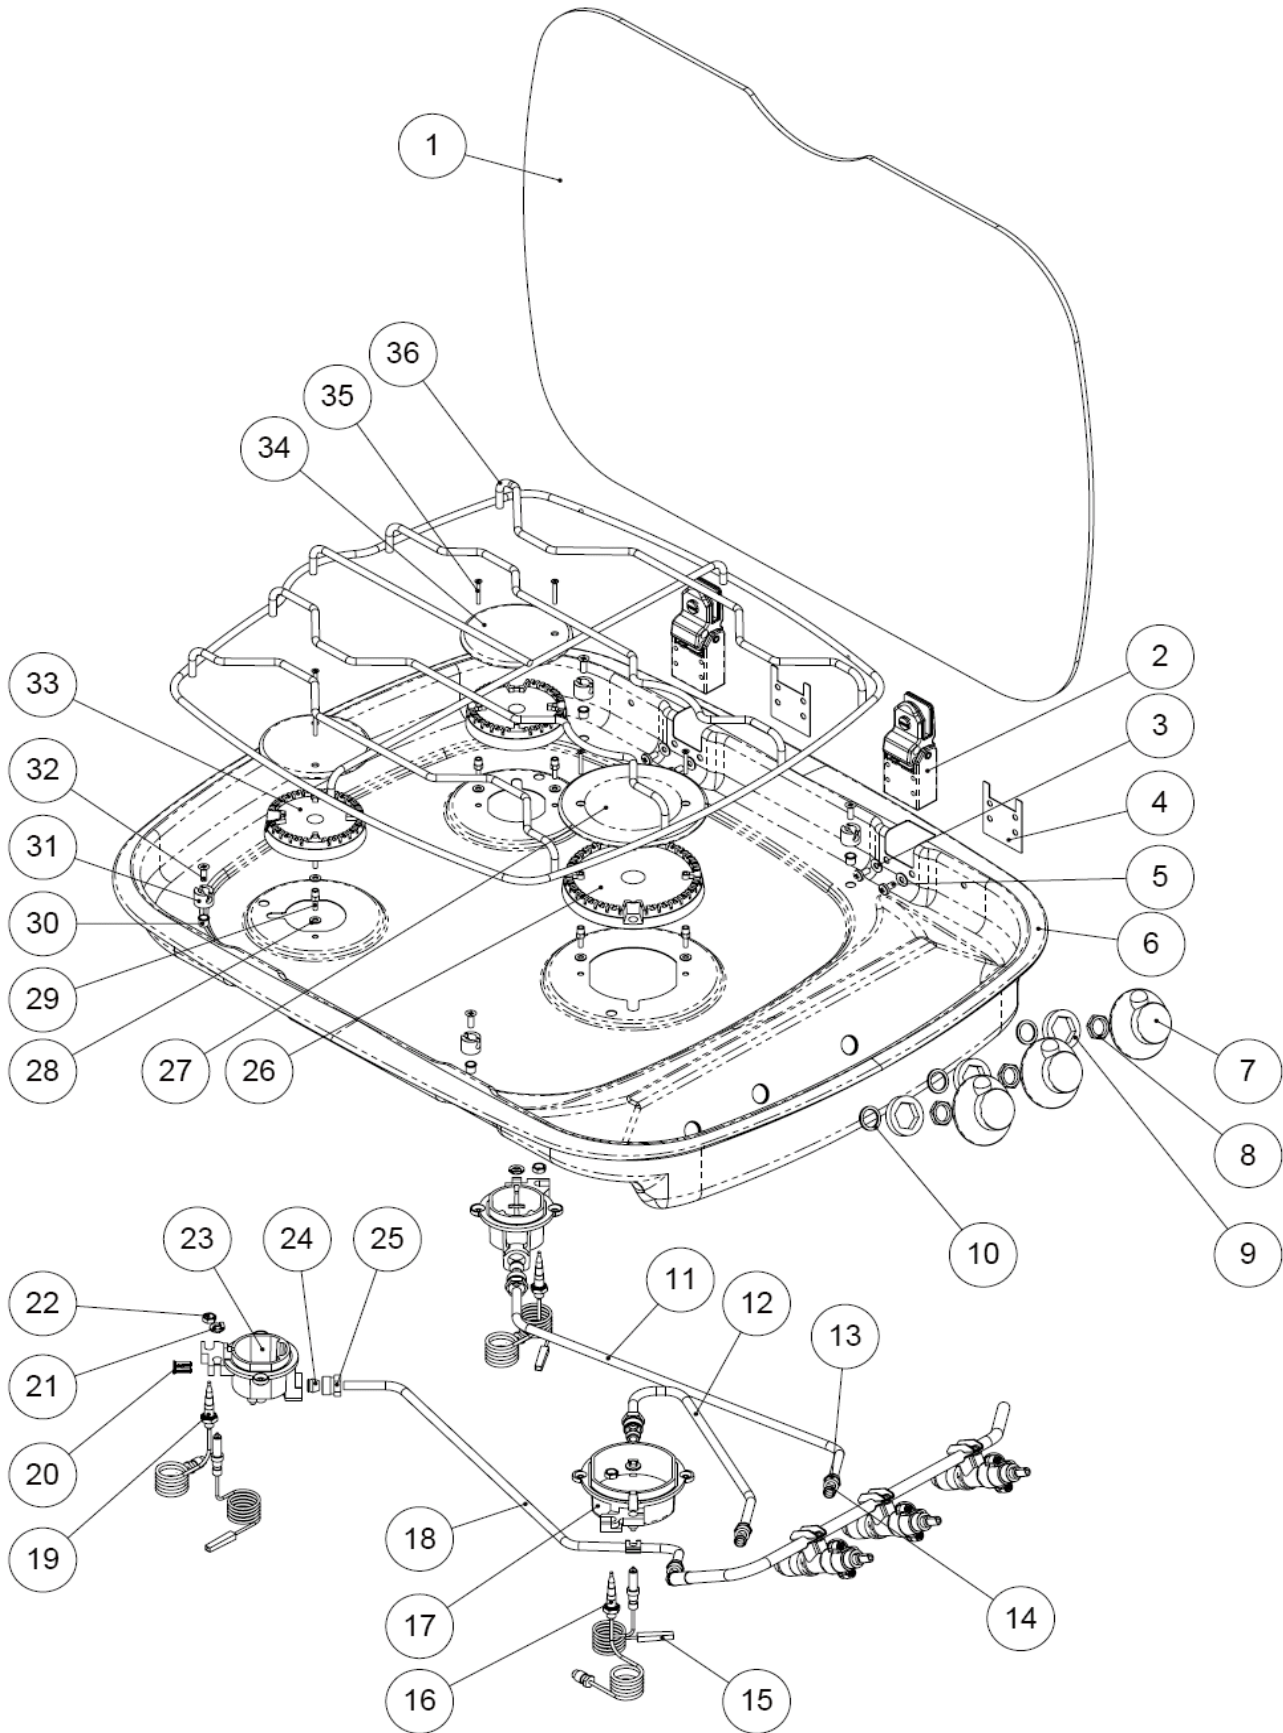

DRW No.	PART CODE	DESCRIPTION
1	SPCC1391	Generator, SI 230v
6	SPCX0163	Locknut, M6 brass coarse thread
7	SPCC1130	Thermocouple 450mm faston
8	SPCC1453	Electrode, Spark 300mm
9	SPCC1499	Gasket, electrode
18	SMAC9422	Tap/Mainfold Assembly
	♦ SPCC0738	Tap Burn (0.34) ffd/8mm
20	SPCC0797	Burner Cup injector (0.62 Euro 1.5kw)
21	SPCC1498	Clip, fixing, electrode
22	SPCC1455	Electrode, Spark 600mm
23	SPCC1132	Thermocouple 250mm faston
24	SPCC1420	Switch, micro with button, ignition
25	SPCC1000	Sealing Tape, 10x4mmx2.1m
26	SMAO1926.BK/SS	Assy, hobtop 9 Series 4BI
28	SPCC0619.BK	Knob, Control BK LAM
29	SPCX0211	Screw, M3x12
30	SPCC0686.EN	Support, Pan fig.8
31	SPCC0803	Burner Cap
32	SPCC0802	Flamespreader, skirt
33	SPCX0423	Bush & Plug, top fixing
34	SPCX0134	Screw, No4x25mm
35	SPCX0339	Washer, 4BA Red Fibre
	SPCC1270	Instructions, User

ARGENT 3 BURNER HOB - EXPLODED DRAWING (GENERIC)