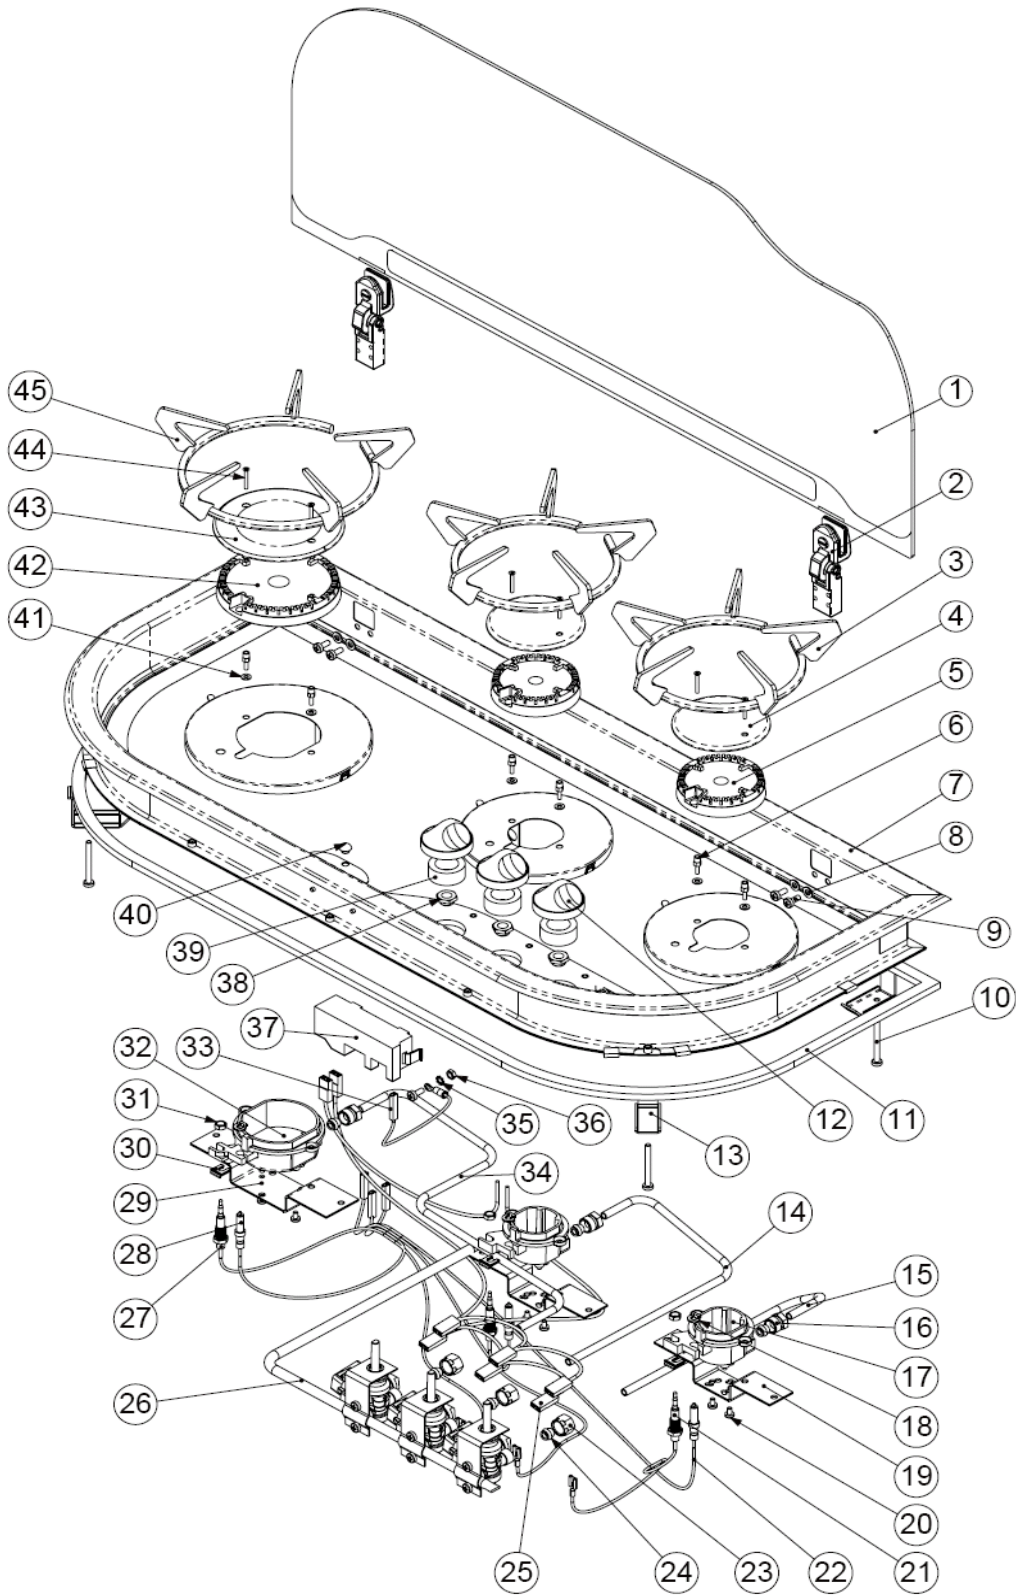

SHB16860 SERIES 168 HOB - EXPLODED DRAWING

SHB16860 SERIES 160 HOB

DRW No.	PART CODE	DESCRIPTION	PRICE £
1	SG920.BK	Glass Lid, Series 168 'D' Shaped Hob BK	
2	SPCC2003.BK	Hinge, Glass lid, 2004 Style	
3	SPCC0697.EN	Support, Pan, individual Aux/Semi	
4	SPCC0813	Burner Cap, Drilled	
5	SPCC0811	Flame Spreader, SR2	
6	SPCC0814	Stud, Fixed burner cup	
7	SMAO2300.BK/SS	Assy, Hobtop, S168 1:2BI, BK/SS SBS Trim	
8	SPCX0178.BK	Washer, 2BA Fibre, Black	
9	SPCX0135.BK	Screw, M4x10 Pozzi P/H CBK	
10	SPCX1021	Screw, M4x40 Pozzi Panhead, CBK	
11	SPCC1002	Sealing Tape, 10x6mm, SA, BK	
12	SPCC0619.BK	Knob, control 2020 BK LAM	
13	SMCC9305	Bracket, worktop Clamp, TL Hobs	
18	SPCC1499	Gasket, Electrode	
21	SPCC1130	Thermocouple, S2 Burner, Faston 250mm	
22	SPCC1455	Electrode, Spark 600mm	
26	SMAO1250	Tap/Manifold Assy, 168 Series Hob 0:2BFI	
	◆ SPCC0733	Tap Burn (0.34) FFD/8mm	
	◆ SPCC0734	Tap Grill (0.45) FFD/8mm	
27	SPCC1132	Thermocouple, S2 Burner, Faston 450mm	
28	SPCC1453	Electrode, Spark 300mm	
30	SPCC1498	Clip, Fixing, Electrode	
31	SPCX0163	Locknut, M6 Brass Coarse Thread	
37	SPCC1393	Generator, Spark 12v	
40	SPCX0391	Bump Stop, push fit, 09.5x7.8x06.15	
41	SPCX0339	Washer, 4BA, Red Fibre	
42	SPCC0831	Flame Spreader, SR2 Rapid	
43	SPCC0833	Burner Cap, Drilled, RPD	
44	SPCC0815	Screw, Fixed Burner Cap	
45	SPCC0698.EN	Support, Pan, individual Rapid