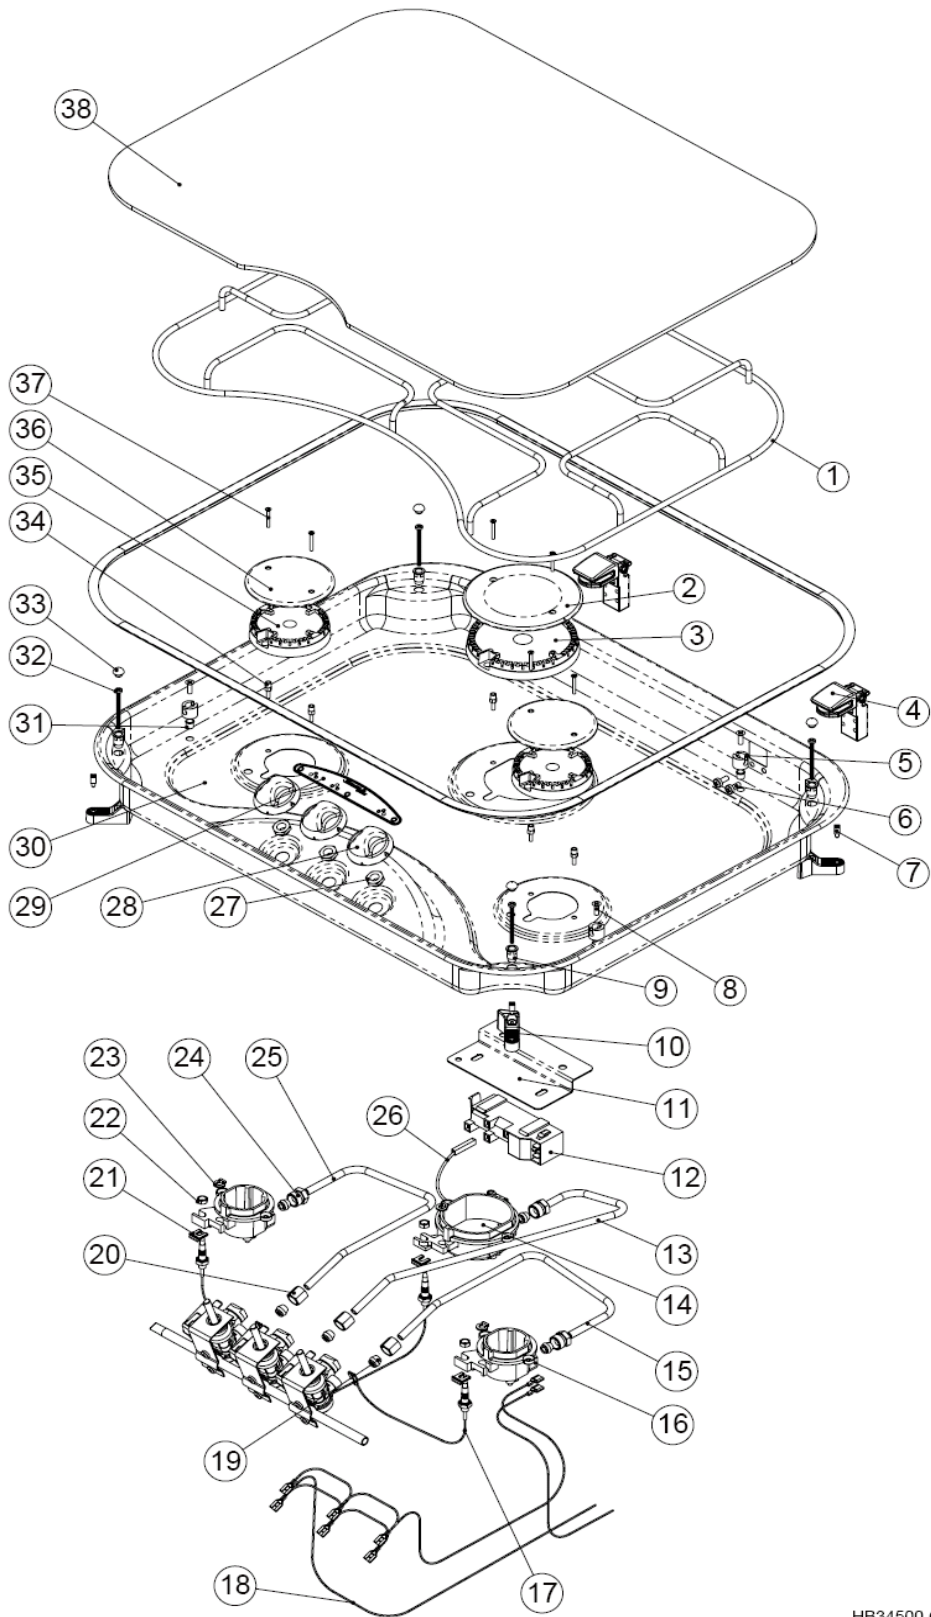

RECTANGULAR 3BNR HOB SHB34000 - EXPLODED DRAWING (GENERIC)

RECTANGULAR 3 BNR HOB - SHB34000

MODELS

DRW No.	PART CODE	DESCRIPTION	34010	34500	34550	34555
1	SPCC0691	Support, Pan, CR Hob, Rect 3b chrome	X	X	X	X
2	SPCC0833	Burner Cap, Drilled, SR2, Rapid		X	X	X
3	SPCC0831	Flame Spreader, SR2, Rapid		X	X	X
4	SPCC2003.BK	Hinge, Glass Lid 2004 Style	X	X	X	X
5	SPCC0647	Clip, Pan Support PTFE Top Fix	X	X	X	X
7	SPCX0415	Bush, Snap-fit, CR Clamp System BK	X	X	X	X
9	SPCX0417	Spacing Plug, push-fit, CR Clamp System BK	X	X	X	X
10	SPCX0416	Clamping Arm, CR Clamp System BK	X	X	X	X
12	SPCC1393	Generator, Spark 12v			X	X
17	SPCC1130	Thermocouple, S2 Bnr, Faston, 250mm	X	X	X	X
21	SPCC1498	Clip, Fixing, Electrode			X	X
22	SPCX0163	Locknut, M6 Brass Coarse Thread	X	X	X	X
23	SPCC1499	Gasket, Electrode			X	X
28	SPCC0609.BK	Knob, control, continental black	X	X	X	X
29	SPCC1500	Fascia, Polycarb, 125mic, BK/SVS	X	X	X	X
30	SMCP7000	Press, Rect CR Hob, 2:1BFI, Lid, No DH, BS		X	X	X
30	SMCP7010	Press, Rect CR Hob, 3:0BFI, Lid, No DH, BS	X			
32	SPCX0116S	Screw, M3x40 Pozi Pan M/Screw	X	X	X	X
33	SPCX0391	Bump Stop, push-fit	X	X	X	X
34	SPCC0814	Stud, Fixed Burner Cap	X	X	X	X
35	SPCC0811	Flame Spreader, SR2	X	X	X	X
36	SPCC0813	Burner Cap, Drilled, SR2	X	X	X	X
37	SPCC0815	Screw, Fixed bnr Cap	X	X	X	X
38	SG930.BK	Glass Lid, CR Rect Hob - CHQ BK	X	X	X	
38	SG934.BK	Glass Lid, CR Rect Hob - Solid BK				X
	SMAC7364	Tap/Man. Assy, 3BF/8mm, CFT	X			
	SMAC7365	Tap/Man. Assy, 3BF/8mm, CFT, Rapid		X		
	SMAC7375	Tap/Man. Assy, 3BF/8mm, Ign, CFT, Rapid			X	X
	◆ SPCC0733	Tap Burn (0.34) FFD/8mm TC MSW 0015/1			X	X
	◆ SPCC0734	Tap Grill (0.45) FFD/8mm TC MSW 0015/1			X	X
	◆ SPCC0738	Tap Burn (0.34) FFD/8mm TC 9141/1	X	X		
	◆ SPCC0739	Tap Grill (0.45) FFD/8mm TC 9141/1		X		
	SPCC1210	Bezel, Black, self adhesive, silicone rubber				X
	SPCC1220	Bezel, cut & join, 1766mm, surf. Mount	X	X	X	
	SPCC1453	Electrode, Spark 300mm			X	X
	SPCC1455	Electrode, Spark 600mm			X	X