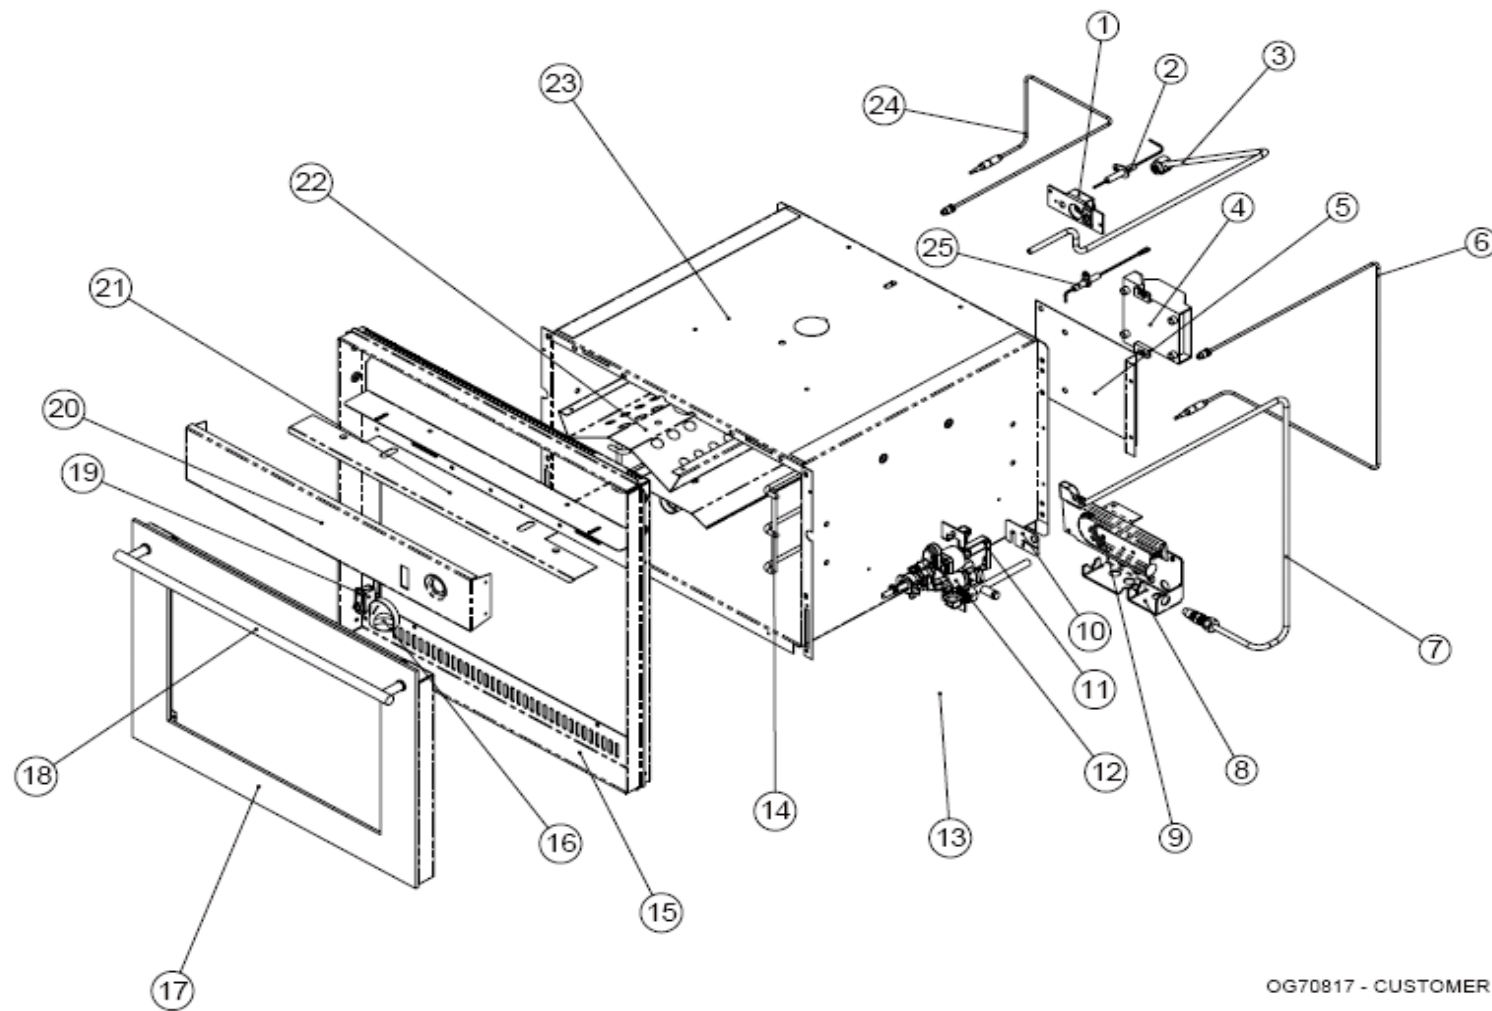

SOG10955 DUPLEX XL

DRW No.	PART CODE	DESCRIPTION
1	SMAC4212	Tap/Manifold Assembly, rear inlet
3	SPCC1418	Electrode, Spark 300mm, S/Fix (grill)
4	SPCC1129	Thermocouple, Grill, Faston, piggyback, 740mm
5	SPCC1117	Thermocouple, Oven, Faston, 1000mm + Earth
7	SPCC1430	Electrode, Spark 650mm, S/Fix (oven)
8	SPCO0470	Tap, Thermo+grill
9	SPCC1392	Generator, Spark 12v
12	SPCO0551	Insulation, Oven Body
19	SMCO4264.BK	Heat Deflect, Oven Flue
20	SPCO0202	Seal, Oven Door, RH
21	SPCC0599.BK	Knob, Control, Teardrop, Black
22	SPCC1386	Button, round, Black
23	SPCC1387	Bezel, snap-fit, Black
24	SMAO4214.BK	Fascia Assembly, OGI BSC
25	SMAO4230.BK	Oven Door, Drop Down
25	◆ SPCO0323.BNK	Handle, V cut, Bright Nickel
25	◆ SG1022	Glass, Inner, oven/grill
26	SPCO0201	Seal, Oven Door, LH
27	SPCC1377	Switch, momentary on, Black
28	SPCO0973	Cut Out, Thermal, Normally Open (53/70)
29	SPCO0974	Cut Out, Thermal, Normally Closed (110/93)
30	SMCO4260.BK	Trim. Front, Black, XL Duplex
31	SPCC1090	Extension Lead, SW-Tap, Faston, 320mm
34	SPCC0965	Fan, 80mm, 12v
	◆ SPCX0130.BK	Screw, No.6x1/2 Pozi
	SPCO0182	Support, Shelf, 5 position, 55mm CRS chrome
	◆ SPCX0184	Washer, Starlock 5mm
	SMAC0056	Grill Burner Assy, 2005, no hood
	SPCO0563	Insulation, Oven Back
	SMAO0064	Oven Burner Assembly
	SPCC0773	Jet, No.59 (oven)
	SPCC0775	Jet, No. 62 (grill)
	SINS1012	Instructions, user & installation
	SPCO0299	Shelf, Oven/Grill
	SMAC0066	Grill Pan - Long, Detach
	SPCC1186	Handle, Detachable, grill pan
	SPCC1195	Trivet, grill pan

DUPLEX - SOG70000 - EXPLODED DRAWING (GENERIC)