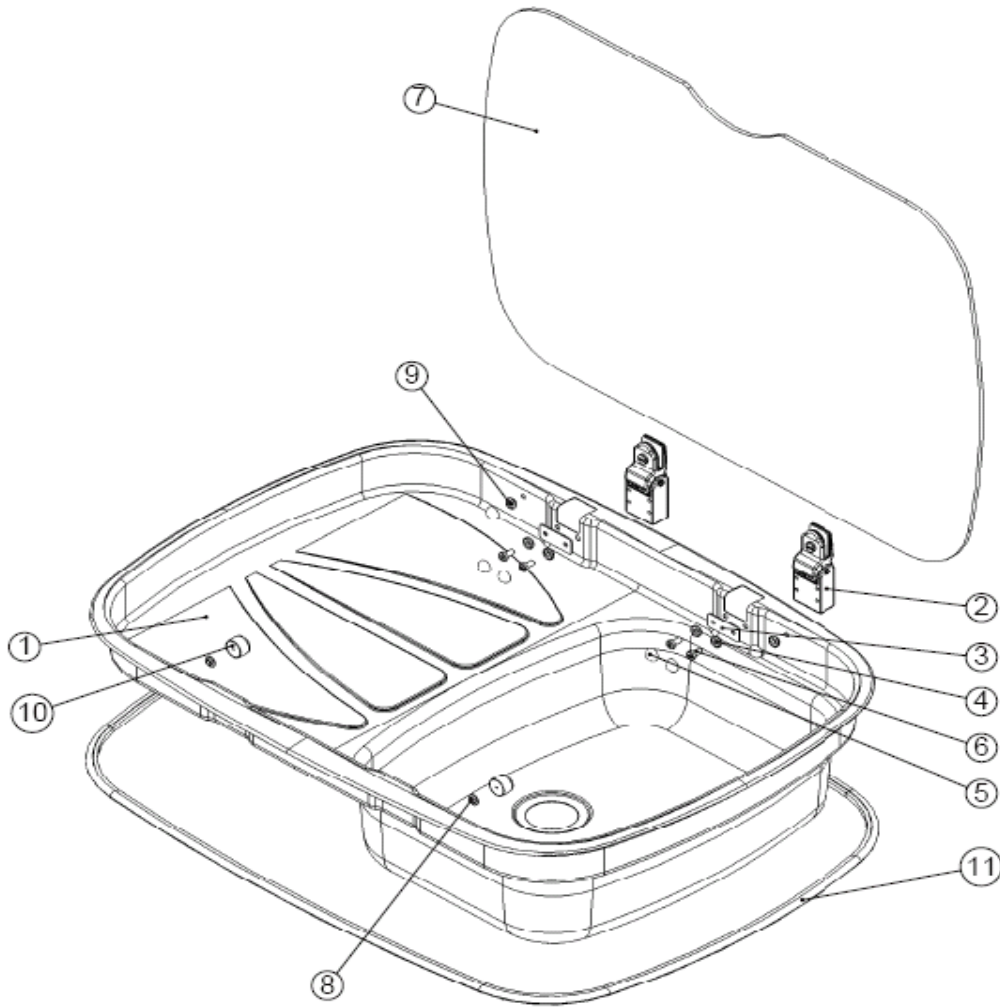

ARGENT SINK - EXPLODED DRAWING (GENERIC)

SK1080

ARGENT SINK (Models SSK)

MODELS SSK

Drw No.	Part Code	Description	1001	1003	1004	1005	1006	1007	1008	1010	1011	1012	1016	1017	1018	1019	1023
1	SMCP6000.??	Press, Arg SK, 630x470 LH				S				CM			CM		CM		
1	SMCP6001.??	Press, Arg SK, 630x470 RH	S				S				CM			CM		CM	
1	SMCP6002.??	Press, Arg SK, 630x470 LH (Dethleffs)															
1	SMCP6003.??	Press, Arg SK, 630x470 RH (Dethleffs)															
1	SMCP6005.??	Press, Arg SK, 630x470 T30 LH						S				CM					
1	SMCP6006.??	Press, Arg SK, 630x470 T30 RH							S								
1	SMCP6007.??	Press, Arg SK, 630x470 T39 LH		S													
1	SMCP6008.??	Press, Arg SK, 630x470 T39 RH			S												
1	SMCP6010.??	Press, Arg SK, 630x470 SH LH															
1	SMCP6011??	Press, Arg SK, 630x470 SH RH															
1	SMCP6027.??	Press, Arg SK, 630x470 T35 LH															S
1	SMCP6028.??	Press, Arg SK, 630x470 T35 RH															
1	SMCP6100.??	Press, Arg SK, 630x470 CM															
1	SMCP6200.??	Press, Arg SKSH, 630x470 LH															
1	SMCP6201.??	Press, Arg SKSH, 630x470 RH															
2	SPCC2005.BK	Hinge, Glass Lid 2001 Style	x	x	x	x	x	x	x	x	x	x	x	x	x	x	x
4	SPCX0370	Washer, Cap Ring, M4, Nylon, WH	x	x	x	x	x	x	x	x	x	x	x	x	x	x	x
5	SPCX0371.GR	Cover, Cap Ring, M4, Nylon, Grey	x	x	x	x	x	x	x	x	x	x	x	x	x	x	x
7	SPCC1910.BK	Glass, 594x398x4mm BK Inset BK	x	x	x	x	x	x	x	x	x	x			x	x	x
7	SPCC1912.BK	Glass, CH, 594x398x4mm BK Inset BK											x	x			x
7	SPCC1911.FWH	Glass, 594x398x4mm FWH Inset BK															
7	SPCC1915.BK	Glass, 594x398x4mm Inset SK, Solid BK															
8	SPCX0368	Insulation Sleeve, Nylon, White	x	x	x	x	x	x	x	x	x	x	x	x	x	x	
9	SPCX0369	Washer, shoulder, M4, Nylon, White	x	x	x	x	x	x	x	x	x	x	x	x	x	x	x
10	SPCX0385	Bump Stop, Rubber s/fix Dia17	x	x	x	x	x	x	x	x	x	x	x	x	x	x	x
11	SPCC1201	Bezel, inset/lip, 2100mm Sink BK	x	x	x	x	x	x	x	x	x						x
11	SPCC1204	Bezel, inset/lip, 2100mm Sink BK											x	x	x	x