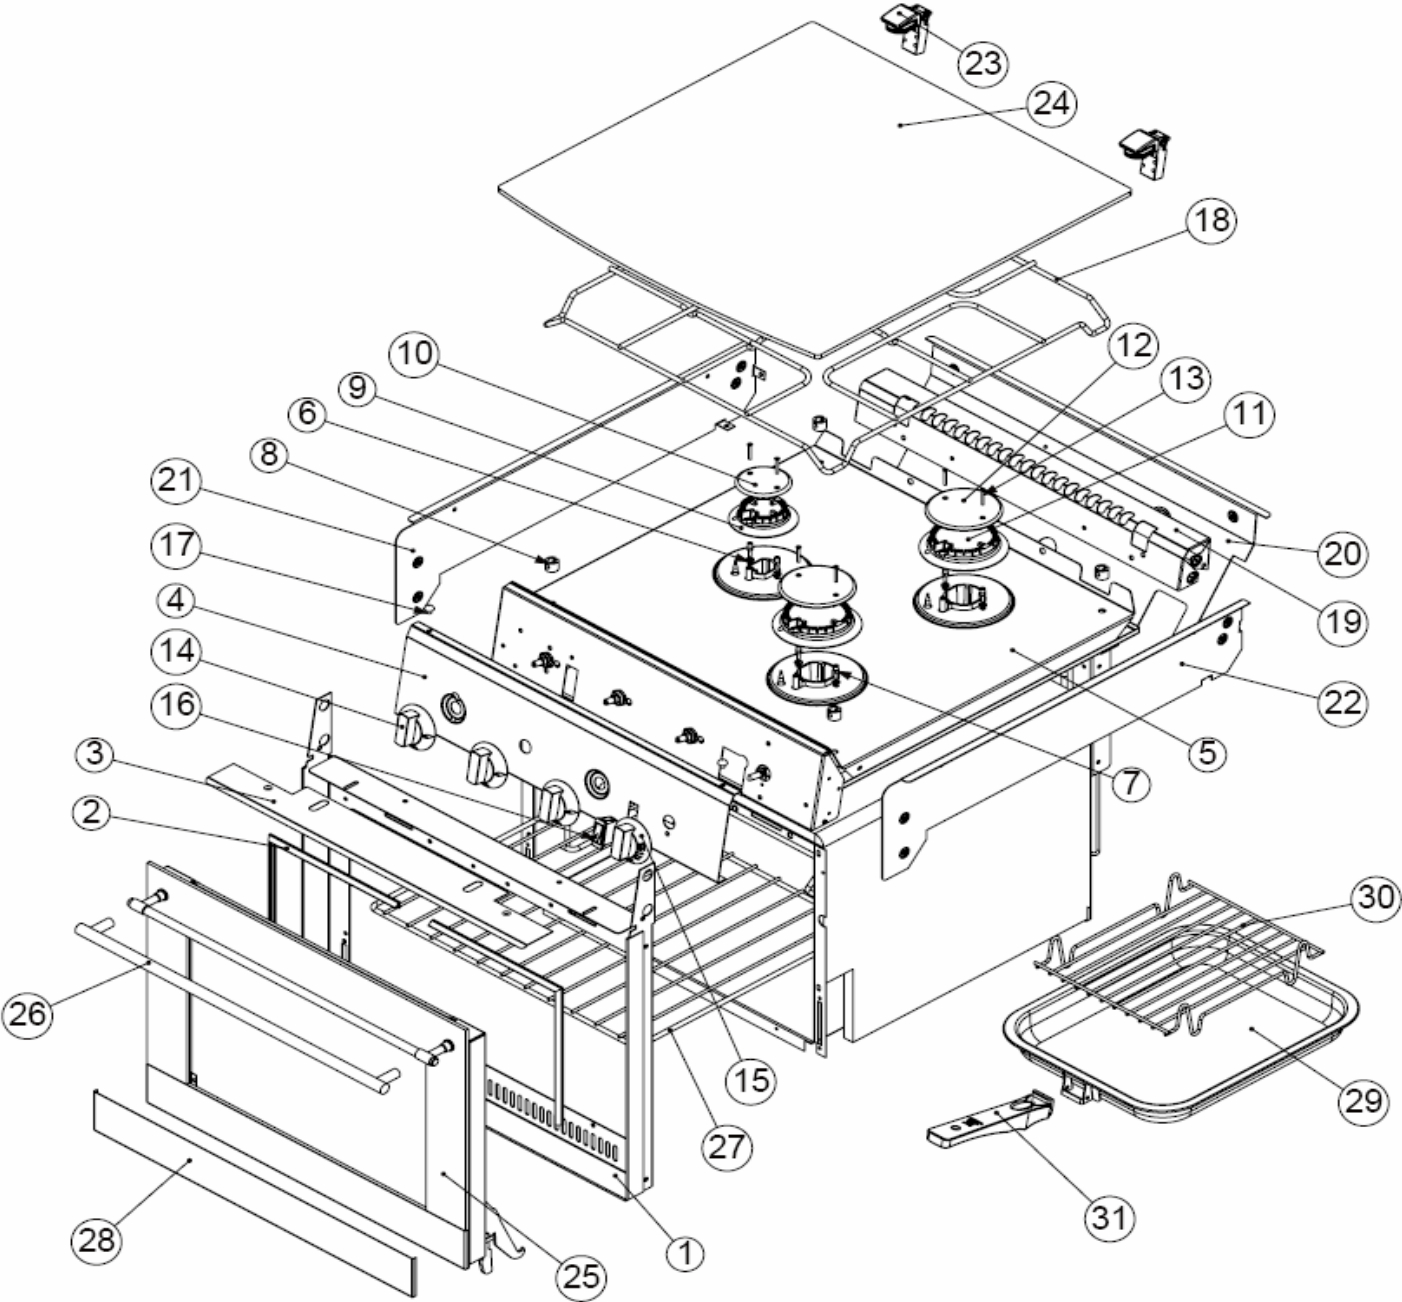

TRIPLEX SOH70xxx / SOH719xx - EXPLODED DRAWING (SABAF Components)

TRIPLEX - SOH70xxx / SOH719xx

MODELS

Exploded Drawing No.	Part Code	Part Description	70560	70905	70910	70911	70912	70915	70916	70917	70920	70940	70945Y	70955	70956
3	SMCO3964.BK	HEAT DEFLECTOR, FASCIA, EXTENDED, CAP BK	X	X	X	X	X	X	X	X	X	X	X	X	X
4	SMCO3533.xx	BEVEL FASCIA, TRIPLEX 445DF 0/2/0,OGI xx													
4	SMCO3543.xx	BEVEL FASCIA,TRIPLEX 445 1/2/0,OGI xx	BSP	BK				BK	BK	BK	GBK/LUN		BK/USA	BSP	BSP
4	SMCO3544.xxx	BEVEL FASCIA,TRIPLEX 445 1/2/0,OGIL xxx			BSP	BSP	BSP					LNSP			
5	SMCP3841.xx	HOB PANEL, TRIPLEX445 0/2/1 xxx L/H		BK		BK	BK		BK	BK	BK	LNS	BK	BK	BS
5	SMCP3851.xx	HOB PANEL, TRI445 1/2/0 xx LH	BS		BK				BK						
5	SMCP3861.xx	HOB PANEL, TRIPLEX445 2B+E xx L/H													
6	SPCC0796	BURNER, CUP INJECTOR SEMI S2 (0.67 AUS/US 1.7kW)		X		X	X		X	X	X	X	X	X	X
6	SPCC0797	BURNER, CUP INJECTOR SEMI S2 (0.62 EURO 1.5kW)	X		X			X							
7	SPCC0799	BURNER, CUP INJECTOR RAPID S2 (0.78 EURO 2.5kW)		X		X	X		X	X	X	X		X	X
7	SPCC0800	BURNER, CUP INJECTOR RAPID S2 (0.81 AUS/US 2.5kW)											X		
9	SPCC0811	FLAMESPREADER, SAB S2, SR, CAMPER, SKIRTLESS		X		X	X		X	X	X	X	X	X	X
10	SPCC0813	BURNER CAP, SAB S2, SR, CAMPER, ENAMEL BLACK	X	X	X	X	X	X	X	X	X	X	X	X	X
11	SPCC0831	FLAMESPREADER, SAB S2, RPD, CAMPER, SKIRTLESS		X		X	X		X	X	X	X	X	X	X
12	SPCC0833	BURNER CAP, SAB S2, RPD, CAMPER, ENAMEL BLACK		X		X	X		X	X	X	X	X	X	X
14	SPCC0619.BK	> KNOB, CONTROL 2020 BK LAM		X									X		
14	SPCC0626.SA	> KNOB,CONTROL F/C SATIN/BK LAM	X		X	X	X					X			
15	SPCC0585.SA	KNOB, H'PLT, 2 PIECE SA/BK													
15	SPCC0590.SA	> KNOB, HOB/GR, 2 PIECE SA/BK						X	X	X	X			X	X
15	SPCC0595.SA	> KNOB, OVEN, 2 PIECE SA/BK						X	X	X	X		X	X	X
16	SPCC1341	SWITCH,ROCKER,RECT,BLK,"LAMP"			X	X	X					X			
18	SPCC0684	SUPPORT.PAN 3 (TRI) TRIPLEX 445 CHROME	X	X	X	X	X	X	X	X	X	X	X	X	X
18	SPCC0685	SUPPORT.PAN TRIPLEX 445 D/F CHROME													
21	SMCO3585.BK	TRIM,L/H SIDE/SURROUND,TRIPLEX 445 (AUS) BK													
21	SMCO3787.xx	TRIM,HOB,L/H SIDE,CAP/MIN/TRI, R12.8 PROFILE, xx	BK	BK	BK	BK	BK	BK	BK	BK		LNS	BK	BK	BK
21	SMCO3789.BK	TRIM,HOB,L/H SIDE,CAP/MIN/TRI, SQ PROFILE, BK									X				
22	SMCO3586.BK	TRIM,R/H SIDE/SURROUND,TRIPLEX 445 (AUS) BK													
22	SMCO3786.xx	TRIM,HOB,R/H SIDE,CAP/MIN/TRI, R12.8 PROFILE, xx	BK	BK	BK	BK	BK	BK	BK	BK		LNS	BK	BK	BK
22	SMCO3788.BK	TRIM,HOB,R/H SIDE,CAP/MIN/TRI, SQ PROFILE, BK									X				
23	SPCC2003.BK	HINGE,GLASS LID 2004 STYLE	X	X	X	X	X	X	X	X	X	X	X	X	X
24	SG996.BK	GLASS,LID TRIPLEX MK3 445, BK/GR, PROTECT	X	X	X	X	X	X	X	X	X	X	X	X	X
25	SMAO3435.xxxx	OVEN DOOR MPR445	FN/SVS	BK/SVS2	BK/SVS4	BK/SVS4	BK/SVS4	BK/SVS1	BK/SVS1	BK/SVS1	CGD1	BK4	BK1	BK5	BK5
26	SPCO0308.xx	HANDLE, T-BAR 12mm	S					S	S	S	S		S	S	S
27	SPCO0293	SHELF,OVEN/GRILL (DUPLEX)	X	X	X	X	X	X	X	X	X	X	X	X	X
29	SMAC0066	> GRILL PAN ASSY - LONG,DETACH	X	X	X	X	X	X	X	X	X	X	X	X	X
30	SPCC1190	> TRIVET, GRILL PAN	X	X	X	X	X	X	X	X	X	X	X	X	X
30	SPCC1195	> TRIVET, GRILL PAN													
31	SPCC1186	> HANDLE, DETACHABLE,GRILL PAN	X	X	X	X	X	X	X	X	X	X	X	X	X
Not Shown	SG1090	GLASS,INNER DOOR CAP MK3 359x288x4mm	X	X	X	X	X	X	X	X	X	X	X	X	X
Not Shown	SMCO0391.xx	HANDLE,HEADON 390CRS		BK	SLV	SLV	SLV					BK	X		
Not Shown	SPCO0282	SUPPORT, SHELF, 3 POSITION, 55MM CRS, CHROME	X	X	X	X	X	X	X	X	X	X	X	X	X
Not Shown	*SPCX0184	WASHER, STARLOCK 5mm	X	X	X	X	X	X	X	X	X	X	X	X	X
Not Shown	SMAC0056	GRILL ASSY, 2005, NO HOOD	X	X	X	X	X	X	X	X	X	X	X	X	X
Not Shown	*SPCX0190	WASHER, STARLOCK 6mm	X	X	X	X	X	X	X	X	X	X	X	X	X
Not Shown	SPCC1164	THERMOCOUPLE, 600mm M8 FAST	X	X	X	X	X	X	X	X	X	X		X	X