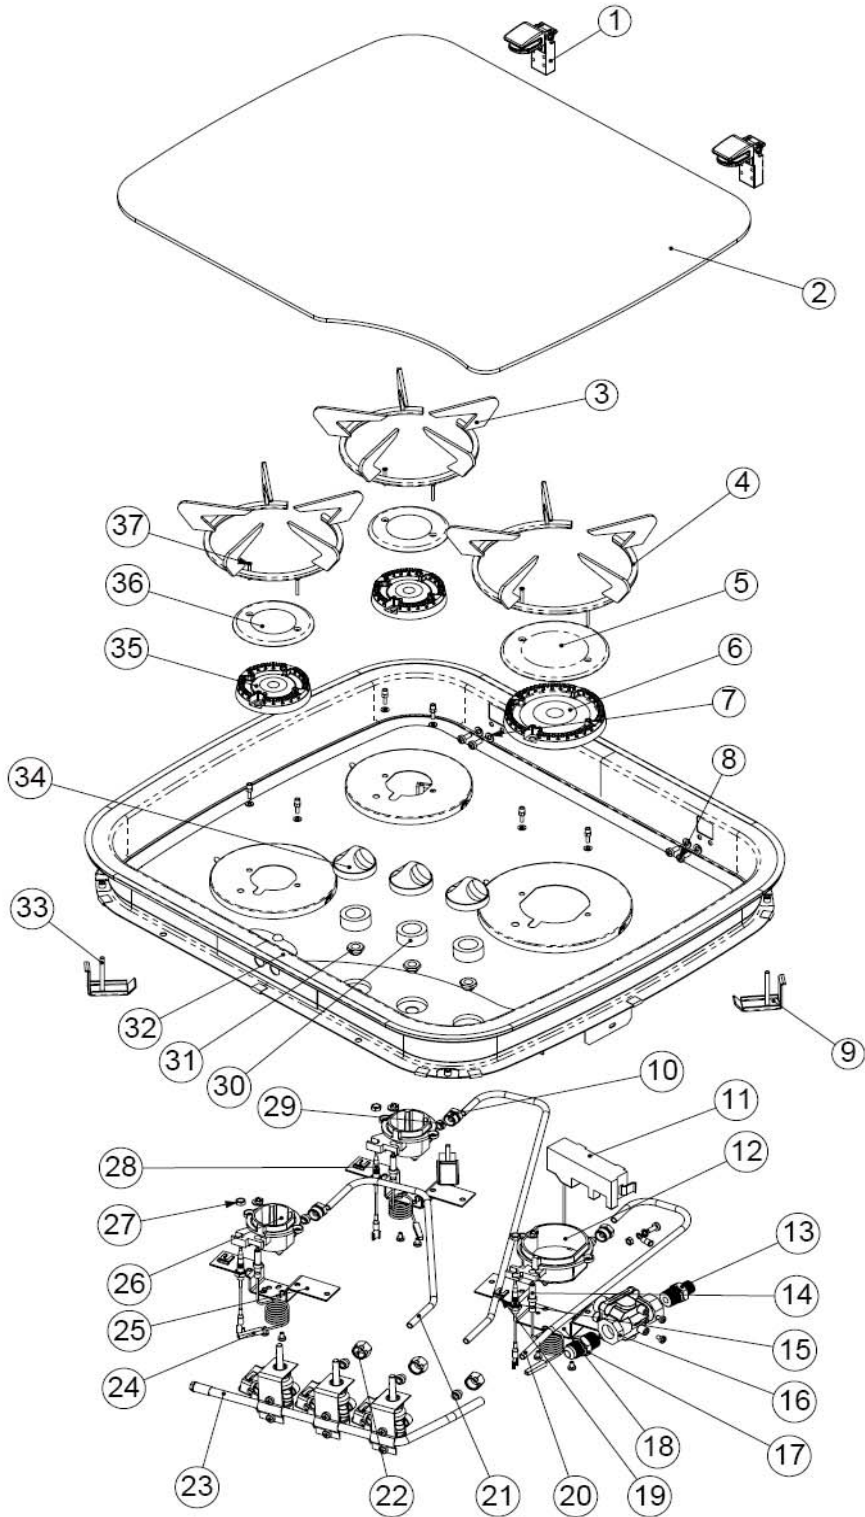

**SHB16000 160 SERIES TOP LINE HOB - EXPLODED DRAWING (GENERIC)**