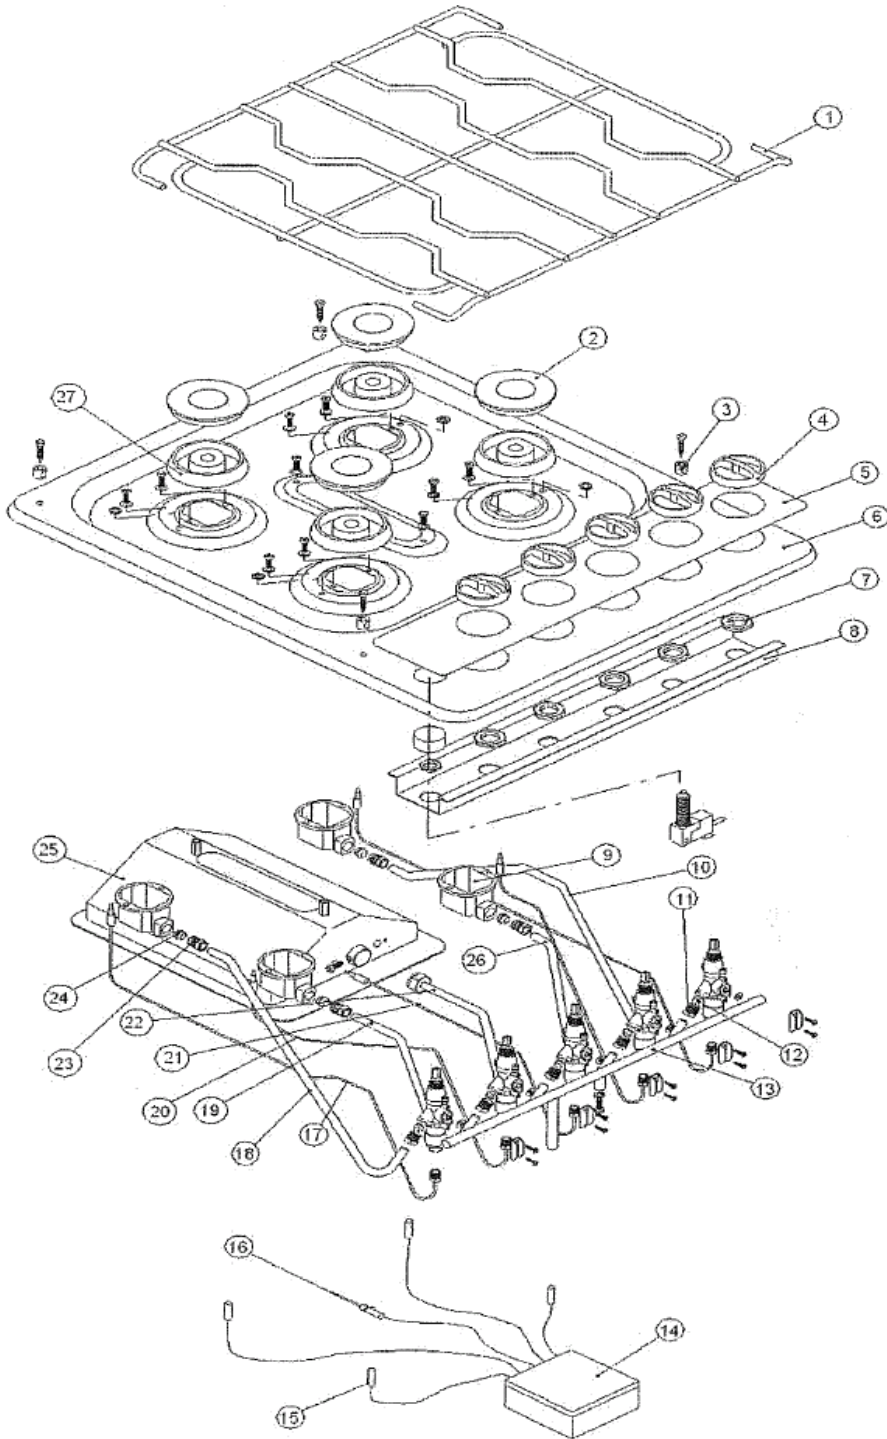

8 SERIES HOB - H854f - EXPLODED DRAWING (GENERIC)

8 SERIES HOB - H854f

MODELS

DRW No	PART CODE	DESCRIPTION	84526	84660	84662	84665	84860Z	84960Z
1	SPCC0633	Support, Pan 8 Series	x	x	x	x	x	x
2	SPCC0806	Burner Crown & Cap	x	x	x	x	x	x
3	SPCC0647	Clip, pan support PTFE Top Fix	x	x	x	x	x	x
4	SPCC0612	Knob, control 854f recessed BR						x
4	SPCC0622	Knob, control 854f recessed BR	x	x	x	x	x	
5	SPCC1660	Fascia, 4B H756/854/400 Grey	x					x
5	SPCC1701	Fascia, 4BG H756/854 Beige RH			x	x		
5	SPCC1703	Fascia, 4BG H756/854 Grey		x			x	
6	SMCP1435.S	Press, HB8 500x400 4BGFI SS TFR		x			x	
6	SMCP1436.BE	Press, HB8 500x400 4BGFI BE TFR			x	x		
6	SMCP1445.WH	*Inactive* Press, HB8 500x400 4BGFI WH TF	x					
6	SMCP1445.S	Press, HB8 500x400 4BGFI SS TF						x
13	SMAC0511	*Inactive* Tap/Man Assy (LP/7) 4B R/H	x					
	◆ SPCC0706	Tap, Low Prof, Burn 4532/1 0.29	x					
13	SMAC5407	Tap/Man Assy, 4BF H400F RH Sab						x
	◆ SPCC0738	Tap, burn (0.34) FFD/8mm TC 9141/1						x
13	SMAC7410	Tap/Man Assy H756/8mm 4BGF C/I		x	x	x	x	
	◆ SPCC0708	Tap Burn FFD/8mm 5475/1 0.34		x	x	x	x	
	◆ SPCC0709	Tap Grill FFD/8mm 5475/1 0.45		x	x	x	x	
17	SPCC1142	Thermocouple, SI Burner, Faston, 450mm						x
17	SPCC1166	Thermocouple, 600mm M6		x	x	x	x	
21	SPCC1154	Thermocouple, 320mm M6 Fast, Grill		x	x	x	x	
25	SMAC0052	Grill Assy, 2005, Hood Brazed		x	x	x	x	
27	SPCC0807	Burner Support 1139/3	x	x	x	x	x	x
	SMAC0064	Grill Pan Assy - Larger Detach		x	x	x	x	
	SPCC1186	Handle, Detachable, Grill Pan		x	x	x	x	
	SPCC1190	Trivet, Grill Pan		x	x	x	x	
	SMCC1115	Spacer, Grill Assy		x	x	x	x	
	SPCC0775	Jet, No62 (grill)		x	x	x	x	
	SPCC1157	Thermocouple, 320mm M8 T4-20		x	x	x	x