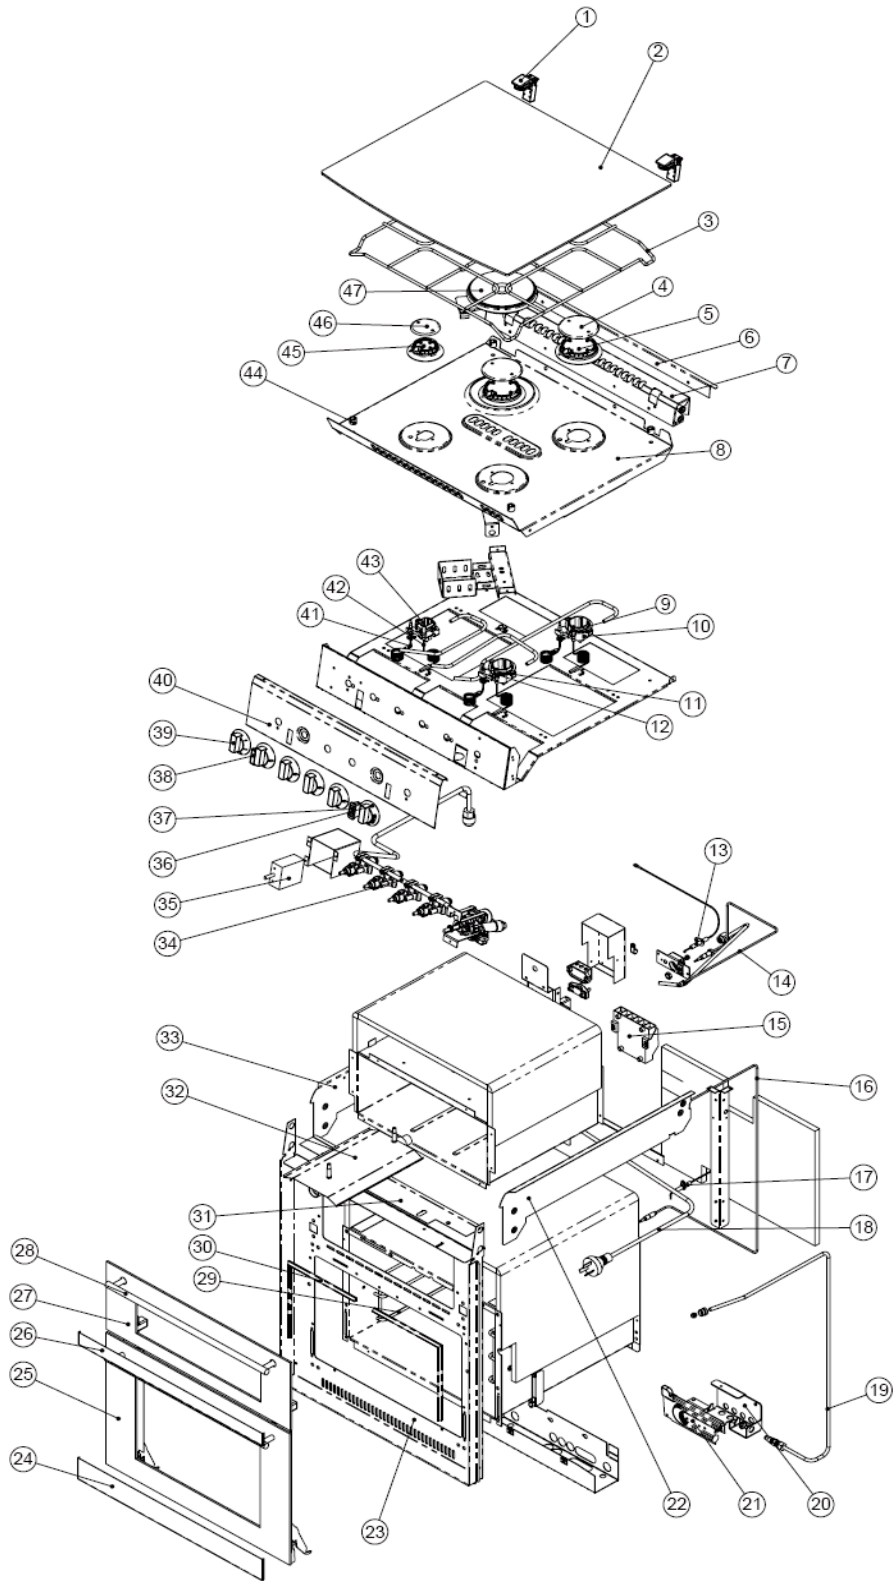

CAPRICE DUAL FUEL - EXPLODED DRAWING (GENERIC)

CAPRICE Mk3 DUAL FUEL

MODELS

DRW	Part no.	Description	73155	73282	73283	73284	73285	73286	73287	73290	73300	73590	73890
1	SPCC2003.BK	HINGE, GLASS LID 2004 STYLE	X	X	X	X	X	X	X	X	X	X	X
2	SG990.BK	GLASS LID CAP MK3 496, BK/GR	X	X	X	X	X	X	X	X	X	X	X
2	SG992.BK	GLASS LID, CAP MK3 496 BK/GR PROTECT											
3	SPCC0689	SUPPORT, PAN MK3 D/FUEL CHROME	X	X	X	X	X	X	X	X	X	X	X
4	SPCC0813	BURNER CAP, DRILLED, 0881/3.1	X	X	X	X	X	X	X	X	X	X	X
5	SPCC0812	FLAMESPREADER, SR2, 1263/3/01	X	X	X	X	X	X	X	X	X	X	X
6	SMCO3767.BK	TRIM, HOB, BACK, CAPRICE 496 BK	X	X	X	X	X	X	X	X	X	X	X
7	SMCO3769.BK	TRIM, REAR, HOB, SLIMLINE HINGES, CAP/MIN/TRI 496 BK	X	X	X	X	X	X	X	X	X	X	X
8	SMCP3881.???	HOB PANEL, CAPRICE496 1/2/ELR	BS	BK	BK	BK				BK	BK	BK	BK
8	SMCP3883.BK	HOB PANEL, CAPRICE496 FR1/2/ELR BK					X	X	X				
9	SPCC1457	ELECTRODE, SPARK 900mm S2 SAB (HOB)	X	X	X	X	X	X	X	X	X	X	X
13	SPCC1418	ELECTRODE, SPARK 300MM S/FIX (GRILL)	X	X	X	X	X	X	X	X	X	X	X
14	SPCC1125	THERMOCOUPLE, GRILL, FASTON, 600MM	X	X	X	X	X	X	X	X	X	X	X
15	SPCC1399	GENERATOR, SPARK IGB 60 (12F)	X	X	X	X	X	X	X	X	X	X	X
16	SPCC1120	THERMOCOUPLE, OVEN, FASTON, 1000MM	X	X	X	X	X	X	X	X	X	X	X
17	SPCC1430	ELECTRODE, SPARK 650MM S/FIX (OVEN)	X	X	X	X	X	X	X	X	X	X	X
21	SMAO0064	BURNER ASSY WORGAS COMPLETE, OVEN	X	X	X	X	X	X	X	X	X	X	X
22	SMCO3786.BK	TRIM, HOB, R/H SIDE, CAP/MIN/TRI, R12.8 PROFILE, BK	X	X	X	X	X	X	X	X		X	X
22	SMCO3788.BK	TRIM, HOB, R/H SIDE, CAP/MIN/TRI, SQ PROFILE, BK									X		
22	SMCO3781.BK	TRIM, R/H SIDE/SURROUND, CAPRICE 496 BK (AUS)											
22	SMCO3707.BK	TRIM, RH SIDE, CURVED 496 BK (AUS)											
23	SMCO3760.BK	TRIM, FRONT, CAPRICE 496 1/2 AUS BK											
23	SMCO3793.BK	TRIM, FRONT, CAPRICE 496 1/2 CRUSH BK											
23	SMCO3791.BK	TRIM, FRONT, CAPRICE 496 1/2 SAFE BK											
23	SMCO3794.BK	TRIM, FRONT, CAPRICE 496 3/4 CRUSH BK		X	X	X	X	X	X				
23	SMCO3792.BK	TRIM, FRONT, CAPRICE 496 3/4 SAFE BK	X							X	X	X	X
25	SMAO3445.???	OVEN DOOR, CAP496 Drop Down	SS4								IGD	BSV/FN1	BBK/SV
25	SMAO3440.???	OVEN DOOR, CAP496 Side Open		GT/SVS1	GT/SVS1	GT/SVS1	GT/SVS2	GT/SVS3	GT/SVS5	GT/SVS4			
26	SPCO0336.CR	HANDLE END HERITAGE CHROME						X					
	◆ SPCO0342.CR	TUBE 16X365 MILD STEEL CHROME						X					
26	SPCC1186	HANDLE, DETACHABLE, GRILL PAN	X	X	X	X	X	X	X	X	X	X	X
26	SPCO0307.???	HANDLE, ELLIPSE 390CRS		X	X	X				BK	SGD	X	
26	SMCO0391.SLV	HANDLE, HEADON 390CRS SILVER											
26	SPCO0334.SGD	HANDLE, OVAL LONG SOFT GOLD					X						
26	SPCO0308.S	HANDLE, T-BAR 12mm <-SS 390CRS	X						X				X
27	SMAO3425.???	GRILL DOOR, CAP496	SS4	GT/SVS1	GT/SVS1	GT/SVS1	GT/SVS2	GT/SVS3	GT/SVS5	GT/SVS4	IGD	BSV/FN1	BBK/SV
30	SPCO0246	SEAL, OVEN DOOR MK3 FRONT FLUE SG	X	X	X	X	X	X	X	X	X	X	X
31	SMCO3964.BK	HEAT DEFLECTOR, FASCIA, EXTENDED, CAP BK	X	X	X	X	X	X	X	X	X	X	X
	◆ SPCX0146	CLIP, J TYPE FOR NO 6 SCREW	X	X	X	X	X	X	X	X	X	X	X
	◆ SPCX0183	WASHER, 8MM OD x 4MM ID X 2.5MM THK	X	X	X	X	X	X	X	X	X	X	X
	◆ SPCX0175	WASHER, 18X4X1mm RED FIBRE	X	X	X	X	X	X	X	X	X	X	X
	◆ SPCX0130.BK	SCREW, No6X1/2 POZI P/H MS CBK	X	X	X	X	X	X	X	X	X	X	X
32	SMAC0056	GRILL ASSY, 2005, NO HOOD	X	X	X	X	X	X	X	X	X	X	X
33	SMCO3787.BK	TRIM, HOB, L/H SIDE, CAP/MIN/TRI, R12.8 PROFILE, BK	X	X	X	X	X	X	X	X		X	X
33	SMCO3789.BK	TRIM, HOB, L/H SIDE, CAP/MIN/TRI, SQ PROFILE, BK									X		
33	SMCO3780.BK	TRIM, L/H SIDE/SURROUND, CAPRICE 496 BK (AUS)											
33	SMCO3706.BK	TRIM, LH SIDE, CURVED 496 BK (AUS)											
34	SMAC5652	TAP ASSY, CAPRICE 496 3BGF RL SAB REAR								X