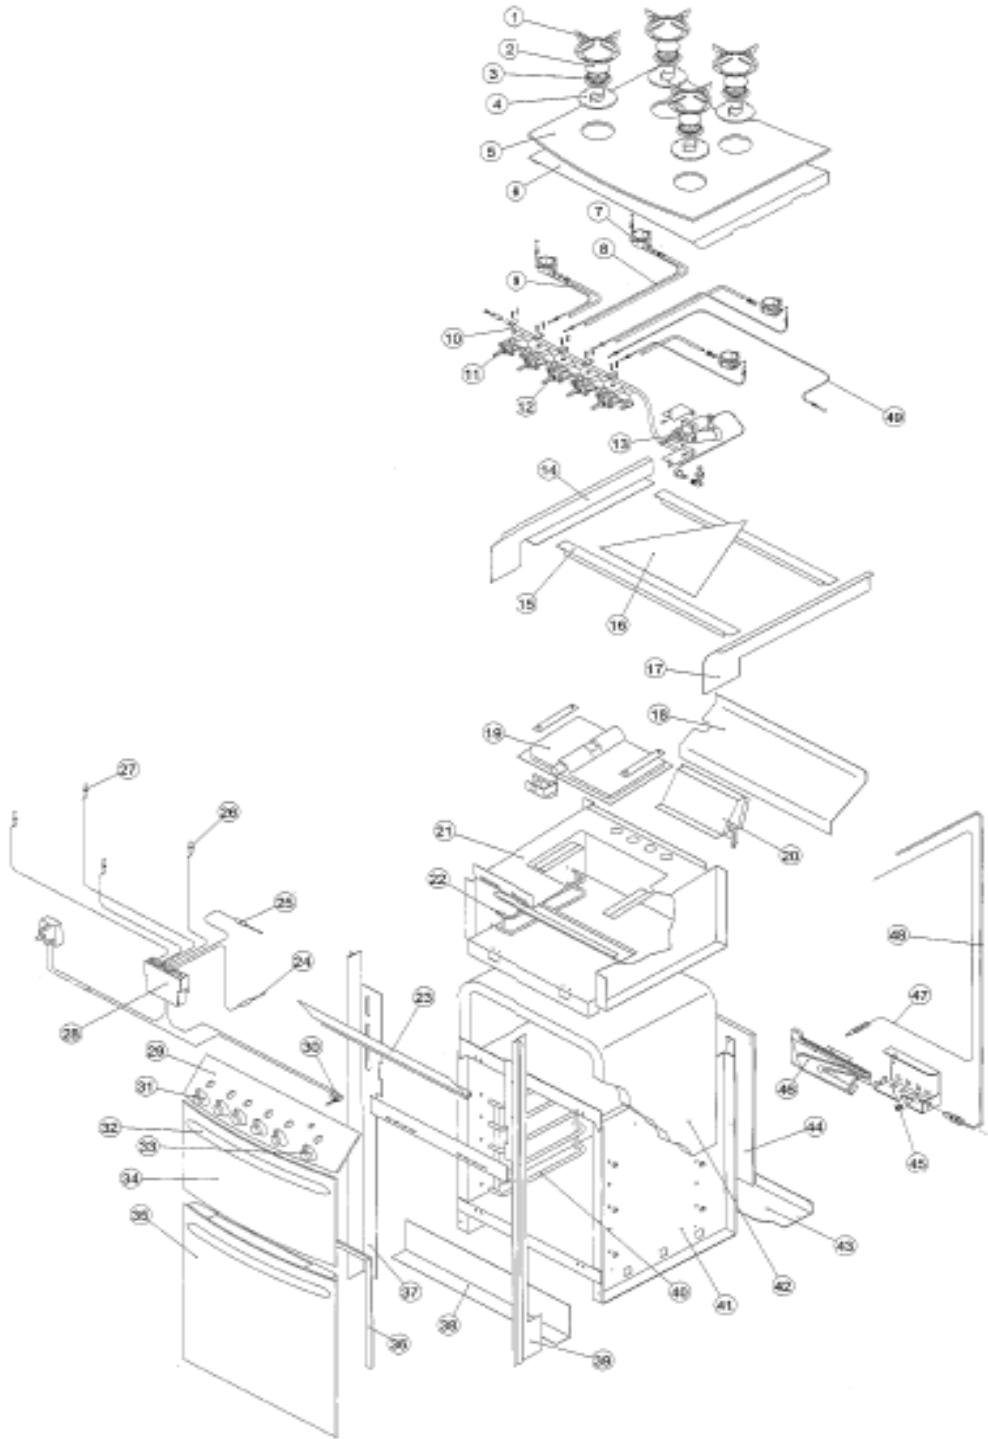

PRODIGY 600 SOH88950 - EXPLODED DRAWING

PRODIGY 600 - SOH88950

DRW No.	PART CODE	DESCRIPTION	MODELS	
			88950	88950NG
1	SPCC0686.EN	Support, Pan Fig. 8	x	x
2	SPCC0803	Burner Cap	x	x
3	SPCC0802	Flamespreader, Sab S2, SR Skirt	x	x
5	SMAO1800.SS/BK	Assy, Hobtop, PRO600 4B SBKG	x	x
8	SPCC1132	Thermocouple, S2 Burner, Faston 450mm	x	x
	◆ SPCX0163	Locknut, M6 Brass Coarse Thread	x	x
10	SMAC5486	Tap/Manifold Assembly	x	NG
11	SPCC0728	Tap Burn, FFD/8 FC 9131/1 0.34	x	
12	SPCC0729	Tap Grill, FFD/8 FC 9131/1 0.45	x	x
13	SPCO0454	Tap, Thermostat	x	x
14	SMCO1865/1.BK	Trim, Hob Sup, PRO600 LH BK	x	x
17	SMCO1865/2.BK	Trim, Hob Sup, PRO600 RH BK	x	x
19	SMAC0052	Grill Assy, 2005, Hood	x	x
	◆ SPCX0190	Washer, Starlock 6mm	x	x
22	SPCO0283	Support, Grill Shelf	x	x
	◆ SPCX0184	Washer, Starlock 5mm	x	x
23	SMCO1850.BK	Trim, grill deflector PRO600	x	x
24	SPCC1423	Electrode, Spark 1500mm (Oven)	x	x
25	SPCC1429	Electrode, Spark 1500mm (Grill)	x	x
26	SPCC1455	Electrode, Spark 600mm	x	x
27	SPCC1457	Electrode, Spark 900mm	x	x
	◆ SPCC1498	Clip, fixing, electrode (for 600 & 900mm)	x	x
	◆ SPCC1499	Gasket, electrode (for 600 & 900mm)	x	x
28	SPCC1391	Generator, SI 230v Spark	x	x
29	SMAO1825.BK	Assy, Fascia PRO600 4BGI SBKG	x	x
30	SPCC1420	Switch, Micro with button	x	x
31	SPCC0618.CR	Knob, Hob/Gr skirt/lever Chrome	x	x
32	SPCO0314.SGD	Handle, Arc/Droop 465CRS SGD	x	x
33	SPCC0617.CR	Knob, Oven skirt/lever Chrome	x	x
34	SMAO1815.SS/BK	Grill Door PRO600	x	x
35	SMAO1835.SS/BK	Oven Door PRO600 SBKG/BGH6	x	x
	◆ SPCO0124	Bush, Hinge (for oven door)	x	x
	◆ SPCO0140	Catch, Jetpress (for oven door)	x	x
36	SPCO0647	Seal, Oven Door	x	x
37	SMCO1864.BK	Trim, Side PRO600 Full STI LH	x	x
39	SMCO1863.BK	Trim, Side PRO600 Full STI RH	x	x
40	SPCO0182	Support, oven shelf	x	x
	◆ SPCX0184	Washer, Starlock 5mm	x	x
46	SMAO0064	Burner Assy, complete (oven)	x	x
47	SPCO0159	Oven thermocouple, 1300mm	x	x
49	SPCC1125	Thermcouple, grill, faston, 600mm	x	x
	SPCC0770	Jet, No. .65 (oven & grill)	x	x
	SPCC0769	Jet, No. .97 (oven NG)		x
	SPCC0767	Bypass for SPCO0454 NG 0.59		x
	SPCO1800	Door hinge, Upper R/H, Side open	x	x
	SMCO0685	Door hinge, Lower 3200, SD open	x	x
	SPCO1640	Glass, Inner Door (Oven)	x	x
	SPCO0138	Stud, oven door catch	x	x
	◆ SPCX0181	Washer, M4 2mm Thick	x	x
	SPCO1085	Shelf, Oven & Grill	x	x
	SMAC0064	Grill Pan Assy - Larger, Detach	x	x
	SPCC1186	Handle, Detachable, grill pan	x	x
	SPCC1190	Trivet - Grill pan large	x	x