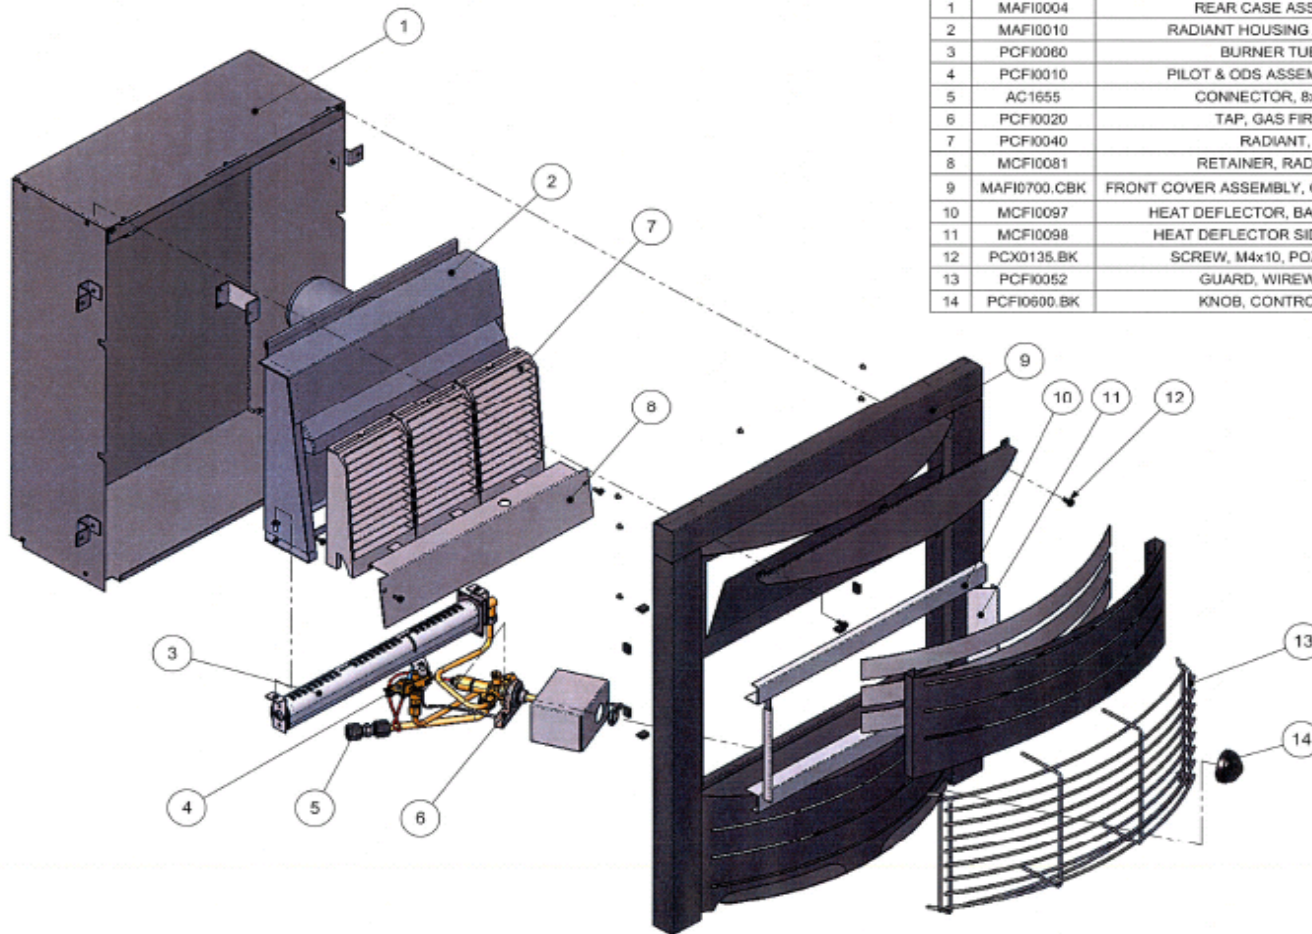

LUMINAIRE GAS FIRE - EXPLODED DRAWING

ITEM NO.	PART NUMBER	DESCRIPTION	QTY.
1	MAFI0004	REAR CASE ASSEMBLY, FI24000	1
2	MAFI0010	RADIANT HOUSING ASSEMBLY, FI24000	1
3	PCFI0060	BURNER TUBE, WORGAS	1
4	PCFI0010	PILOT & ODS ASSEMBLY, COPRECI LPG	1
5	AC1655	CONNECTOR, 8x8mm STRAIGHT	2
6	PCFI0020	TAP, GAS FIRE, 3.8KW LPG	1
7	PCFI0040	RADIANT, GAS FIRE	3
8	MCFI0081	RETAINER, RADIANTS, LARGER	1
9	MAFI0700.CBK	FRONT COVER ASSEMBLY, CURVED, 3 SLOTS, SLIMLINE	1
10	MCFI0097	HEAT DEFLECTOR, BASE, STAINLESS STEEL	2
11	MCFI0098	HEAT DEFLECTOR SIDE, STAINLESS STEEL	2
12	PCXD135.BK	SCREW, M4x10, POZI P/H CHEM BLACK	2
13	PCFI0052	GUARD, WIREWORK, SLIMLINE	1
14	PCFI0600.BK	KNOB, CONTROL FIRE BK, LAM	1