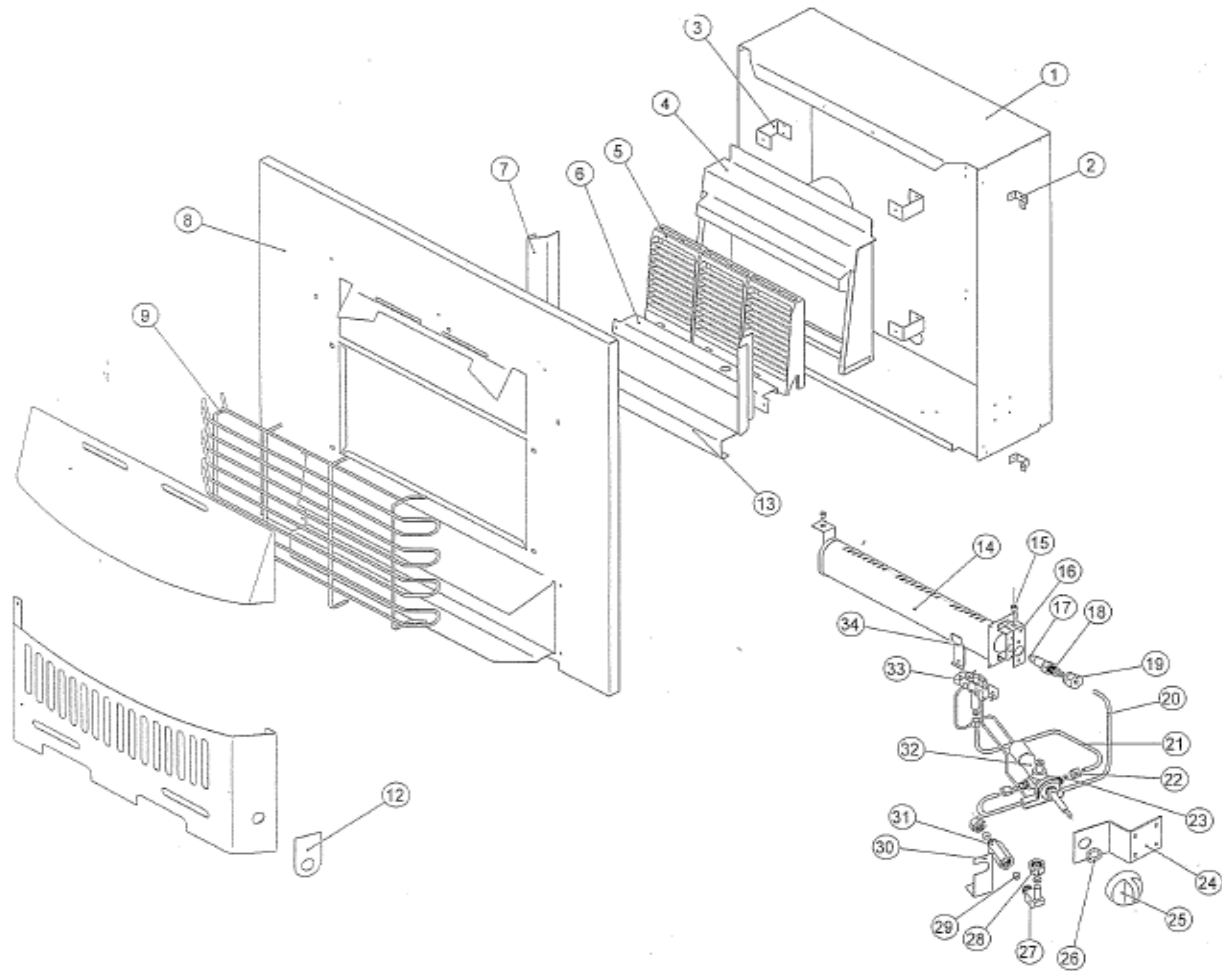

LUMINAIRE GAS FIRE - SFI24900

DRW No	PART CODE	DESCRIPTION
1	SMAFI0004	Rear case Assembly, FI2400
	◆ SFI24010	Comp. Rear Case Assembly (inc. Drw No's 1 - 7 and pipework)
2	SMAFI0010	Radiant Housing Assembly, FI2400
3	SPCFI0060	Burner Tube, Worgas
4	SPCFI0010	Pilot & ODS assembly
6	SPCFI0020	Tap, Gas Fire, 3.8kw LPG
	◆ SMAFI0026	Comp. Burner Assembly (inc. Drw No's 3 - 6 and pipework)
7	SPCFI0040	Radiant, Gas Fire
8	SMCFI0081	Retainer Bar, Radiants, Larger
9	SMAFI0700.CBK	Comp. Front Cover Assy, curved, 3 slots, Slimline
13	SPCFI0052	Guard, Wirework, Slimline
14	SPCFI0600.BK	Knob, Control, Fire BK, Lam

SOLAIRES GAS FIRE - EXPLODED DRAWING (GENERIC)