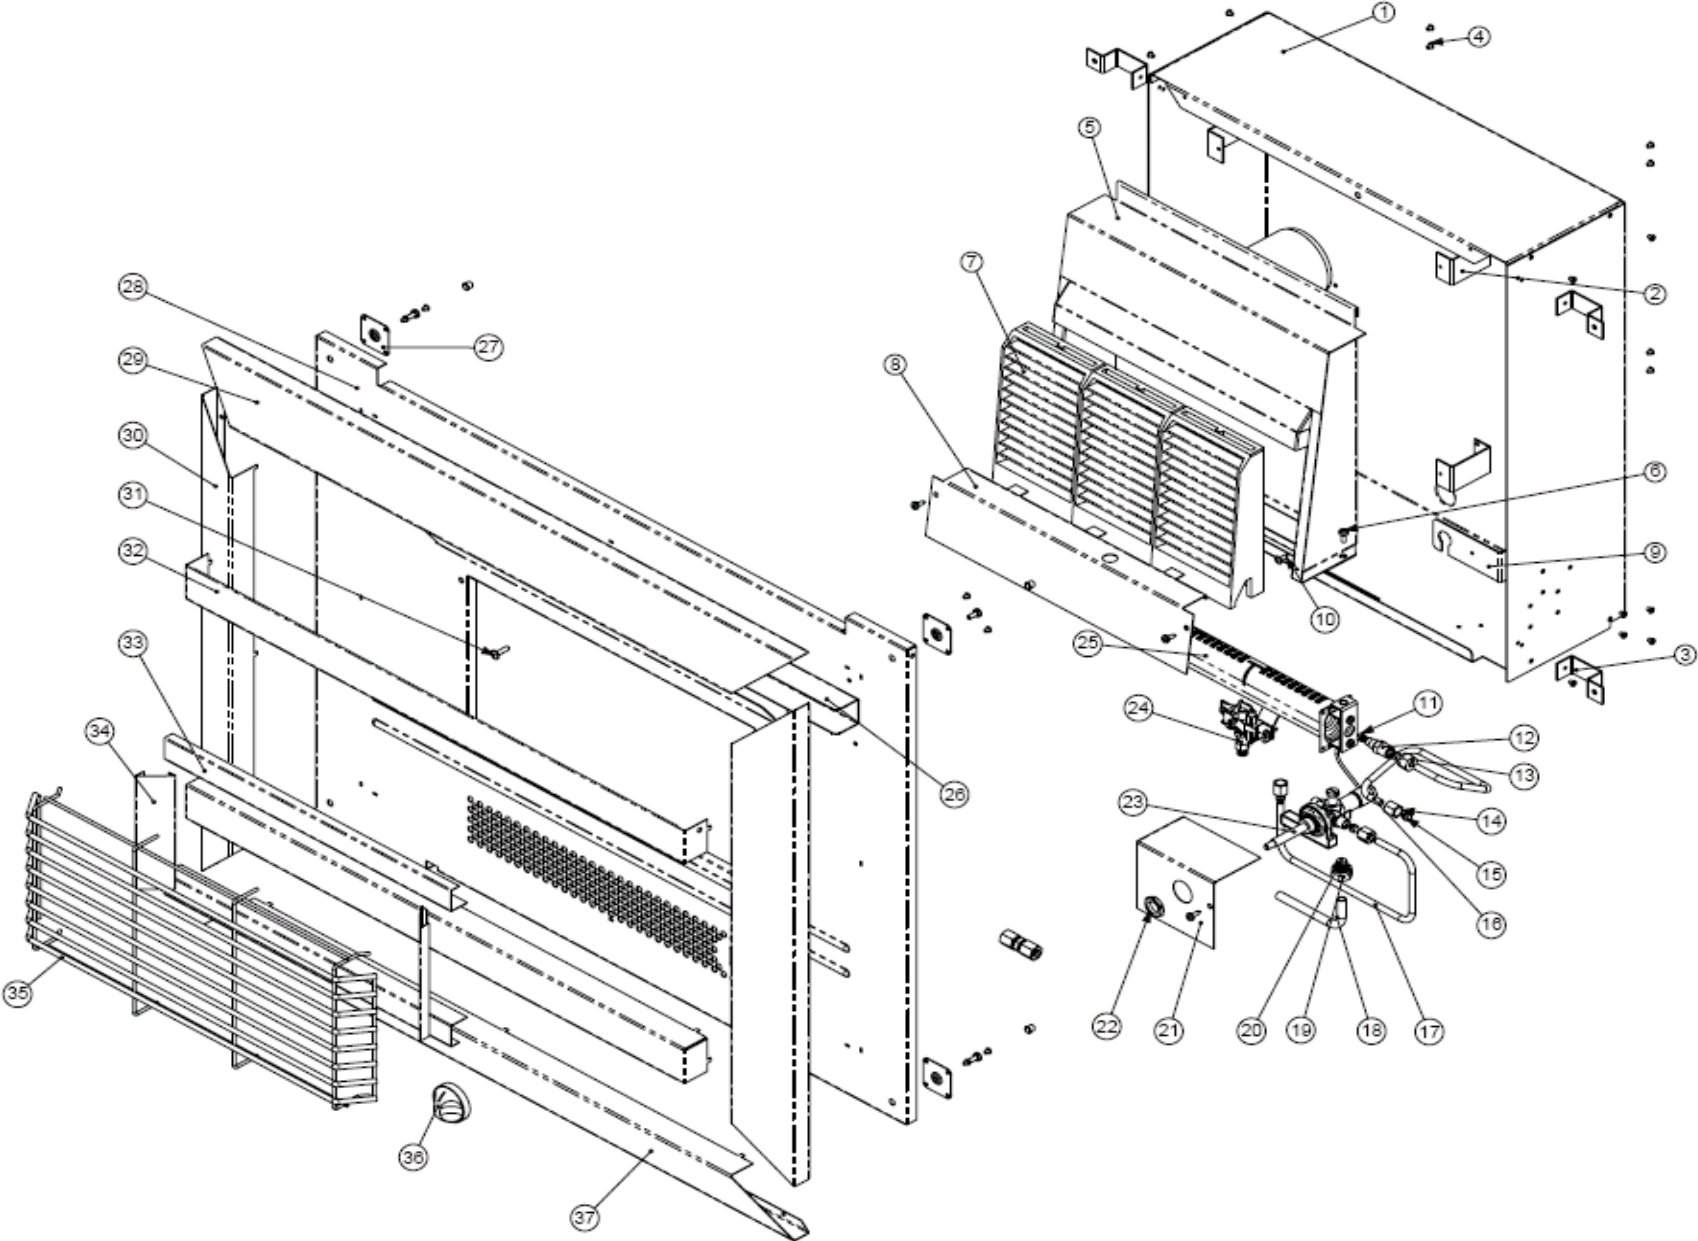

LANDSCAPE SFI23000 - EXPLODED DRAWING (GENERIC)

LANDSCAPE GAS FIRE - SFI23000

DRW No	PART CODE	DESCRIPTION	MODELS				
			23900	23900NG	23920	23930	23950
1	SFI23000	Fire (LPG) complete rear assembly			x	x	x
1	SFI23000NG	Fire (NG) complete rear assembly		x			
1	SFI23010	Fire (LPG) complete rear assembly	x				
5	SMAFI0010	Radiant Housing Assembly	x	x	x	x	x
7	SPCFI0040	Radiant Gas Fire (3 per pack - code refe	x	x	x	x	x
8	SMCFI0081	Retainer Radiants, Larger, LS	x	x	x	x	x
11	SPCFI0015	Injector 1.0mm	x		x	x	x
11	SPCFI0016	Injector 1.4mm		x			
22	SPCFI0021	Locknut, gas tap	x	x	x	x	x
23	SPCFI0020	Tap, Gas Fire 3.8kw LPG	x	NG	x	x	x
24	SPCFI0010	Pilot & ODS Assembly	x	NG	x	x	x
25	SMAFI0025	Burner Assembly	x	x	x	x	x
	♦ SMAFI0023	Burner & Tap Assembly LPG			x	x	x
	♦ SMAFI0023NG	Burner & Tap Assembly NG		x			
	♦ SMAFI0024	Burner & Tap Assembly LPG	x				
28	SMAFI0602.CBK/??	Front cover & Trim Assembly	GSL	GSL	UG	BG	BS
35	SPCFI0050	Guard wirework, chrome plated	x	x	x	x	x
36	SPCFI0600.BK	Knob, Control Fire BK LAM	x	x	x	x	x