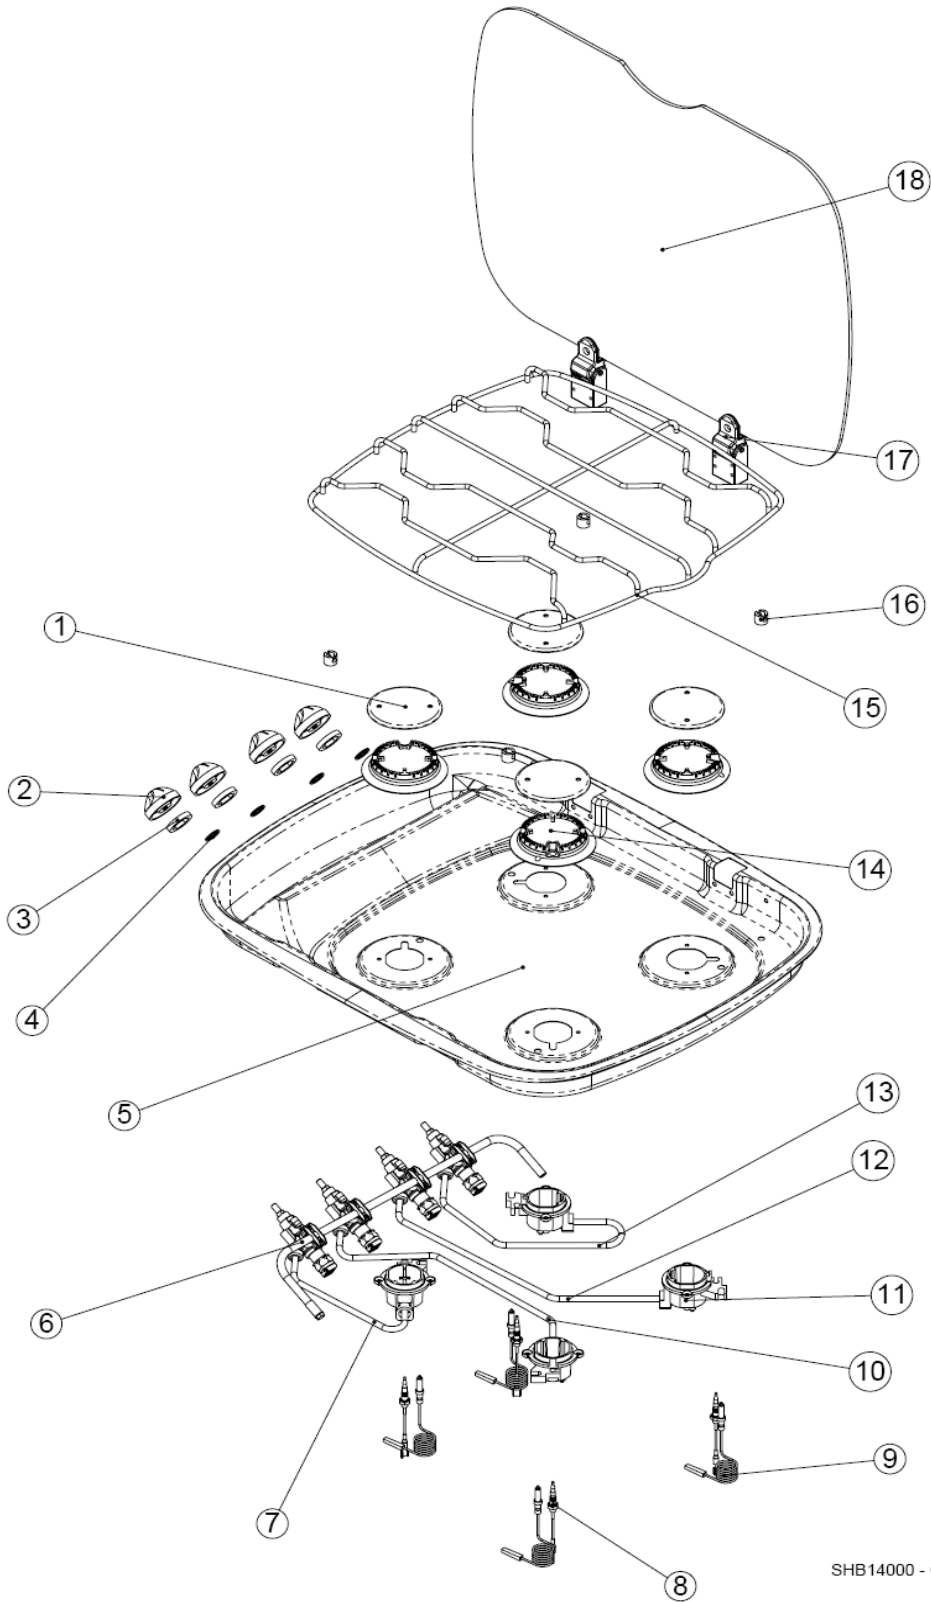

ARGENT 4 BURNER HOB - EXPLODED DRAWING (GENERIC)