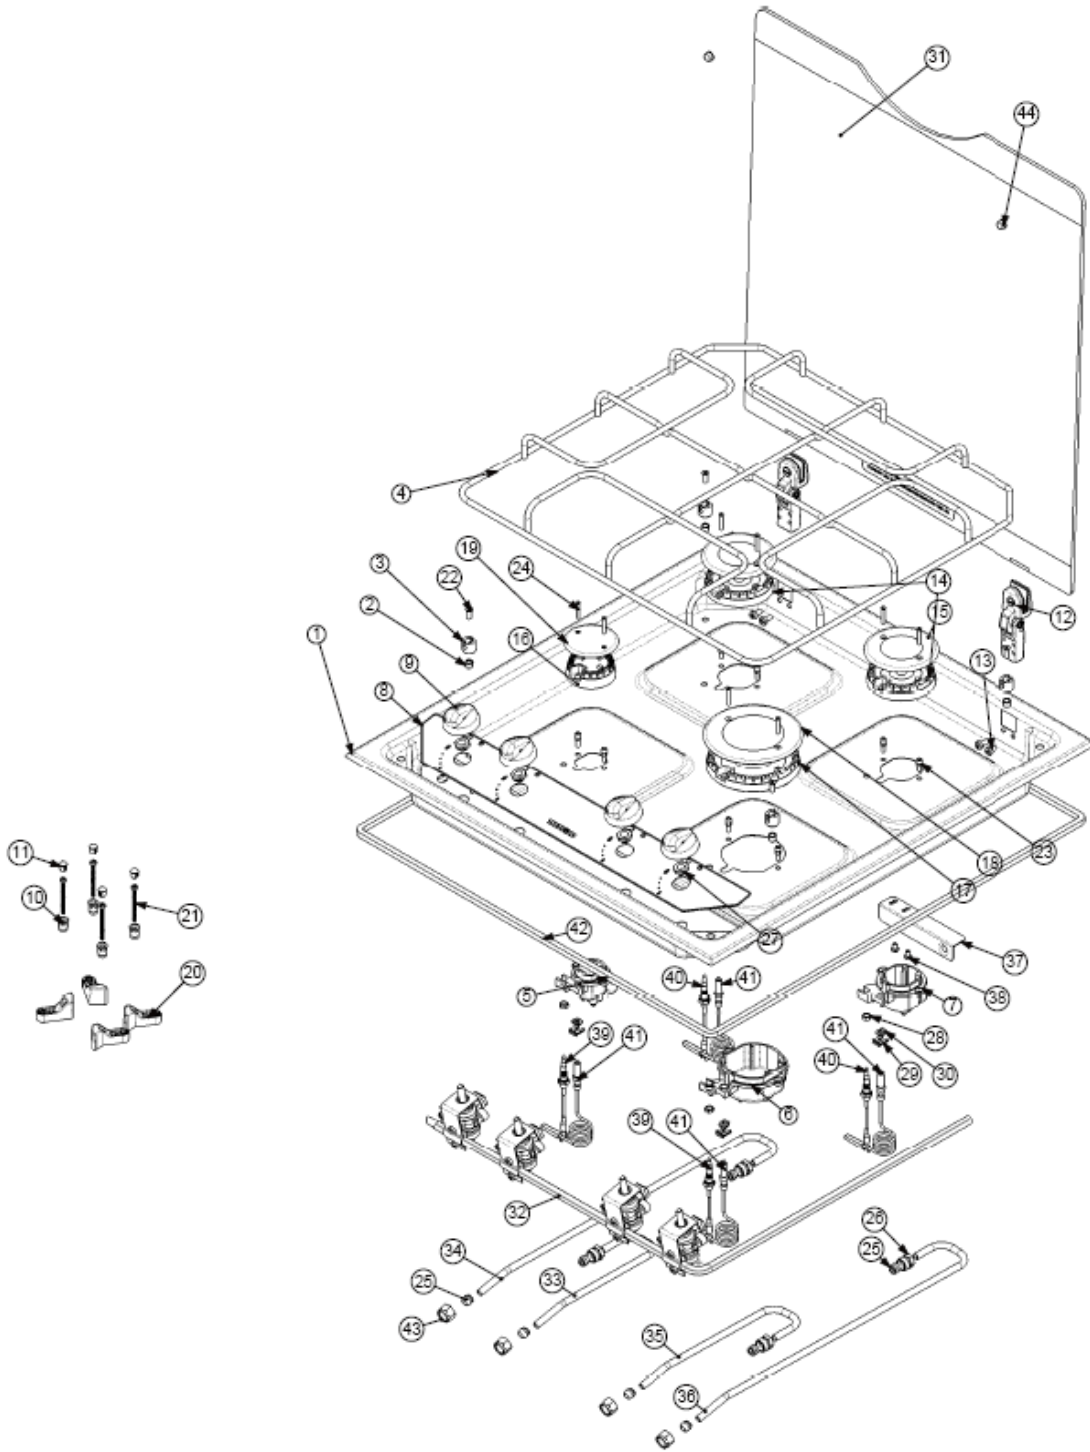

LINEAR HOB (SHB17000) EXPLODED DRAWING

LINEAR HOB PARTS LIST

DRW No	PART CODE	DESCRIPTION	MODELS		
			17410	17420	17450
1	SMCP8000.S	Pressing, Linear Hob, 1:2:1BFI, Lid, BS	x	x	x
3	SPCC0647	Clip, Pan Support PTFE top fix	x	x	x
4	SPCC0679.EN	Pan Support	x	x	x
8	SPCC1570	Fascia, polycarbom 125mic, BK/SLV, 4B	x	x	x
9	SPCC0599.BK	Knob, Control, Teardrop, BK	x	x	x
10	SPCX0415	Bush, snap fit, CR Clamp System, BK	x	x	x
11	SPCX0350	Plug, Dome, DIA 7.9x1.6mm Head	x	x	x
12	SPCC2003.BK	Hinge, Glass Lid, 2004 style	x	x	x
14	SPCC0811	Flamespreader, SAB S2, SR, Camper, Skirtless	x	x	x
15	SPCC0813	Burner Cap, SAB S2, SR, Camper	x	x	x
16	SPCC0827	Flamespreader, SAB S2, Aux, Camper, Skirtless	x	x	x
17	SPCC0831	Flamepsreader, SAB S2, Rapid, Camper, Skirtless	x	x	x
18	SPCC0833	Burner Cap, SAB S2, Rapid, Camper	x	x	x
19	SPCC0825	Burner Cap, SAB S2, Aux, Camper	x	x	x
20	SPCX0416	Clamping Arm, CR Clamp System, BK	x	x	x
21	SPCX0116S	Screw, M3x40 Pozi Pan M/Screw	x	x	x
22	SPCX0119.BK	Screw, M4x12 Pozi CSK MS CBK (for pan support clip)	x	x	x
23	SPCC0814	Stud, fixing, burner cup	x	x	x
24	SPCC0815	Screw, fixing, burner cap	x	x	x
28	SPCX0163	Locknut, M6 Brass coarse thread (for thermocouples)	x	x	x
29	SPCC1498	Clip, fixing, electrode	x	x	x
30	SPCC1499	Gasket, electrode	x	x	x
31	SG970.BK	Glass Lid, BK/GR	x		x
31	SG971.BK	Glass Lid, BK/GR smaller version		x	
32	SMAC7500	Tap/Manifold Assy, 4BGF/8mm	x	x	
	♦ SPCC0723	Tap Burn (0.34) FFD/8mm short	x	x	
	♦ SPCC0724	Tap Grill (0.45) FFD/8mm short	x	x	
32	SMAC7510	Tap/Manifold Assy, 4BF/8mm, IGN,			x
	♦ SPCC0713	Tap, burner (0.34) FFD/8mm TC MSW short			x
	♦ SPCC0733	Tap, Burn (0.34) FFD/8mm TC MSW 0015/1			x
	♦ SPCC0714	Tap, Burn (0.45) FFD/8mm TC MSW short			x
	♦ SPCC0734	Tap, Grill (0.45) FFD/8mm TC MSW 0015/1			x
39	SPCC1130	Thermocouple, S2 Burner, faston, 250mm	x	x	x
40	SPCC1132	Thermocouple, S2 Burner, faston, 450mm	x	x	x
41	SPCC1456	Electrode, Spark 1200mm S2 SAB	x	x	
41	SPCC1453	Electrode, Spark 300mm S2 SAB			x
42	SPCC1219	Seal, Black Foam, 6mmx6mmx10m lg, self adhesive	x	x	x
	SPCC1393	Generator, Spark 12v			x