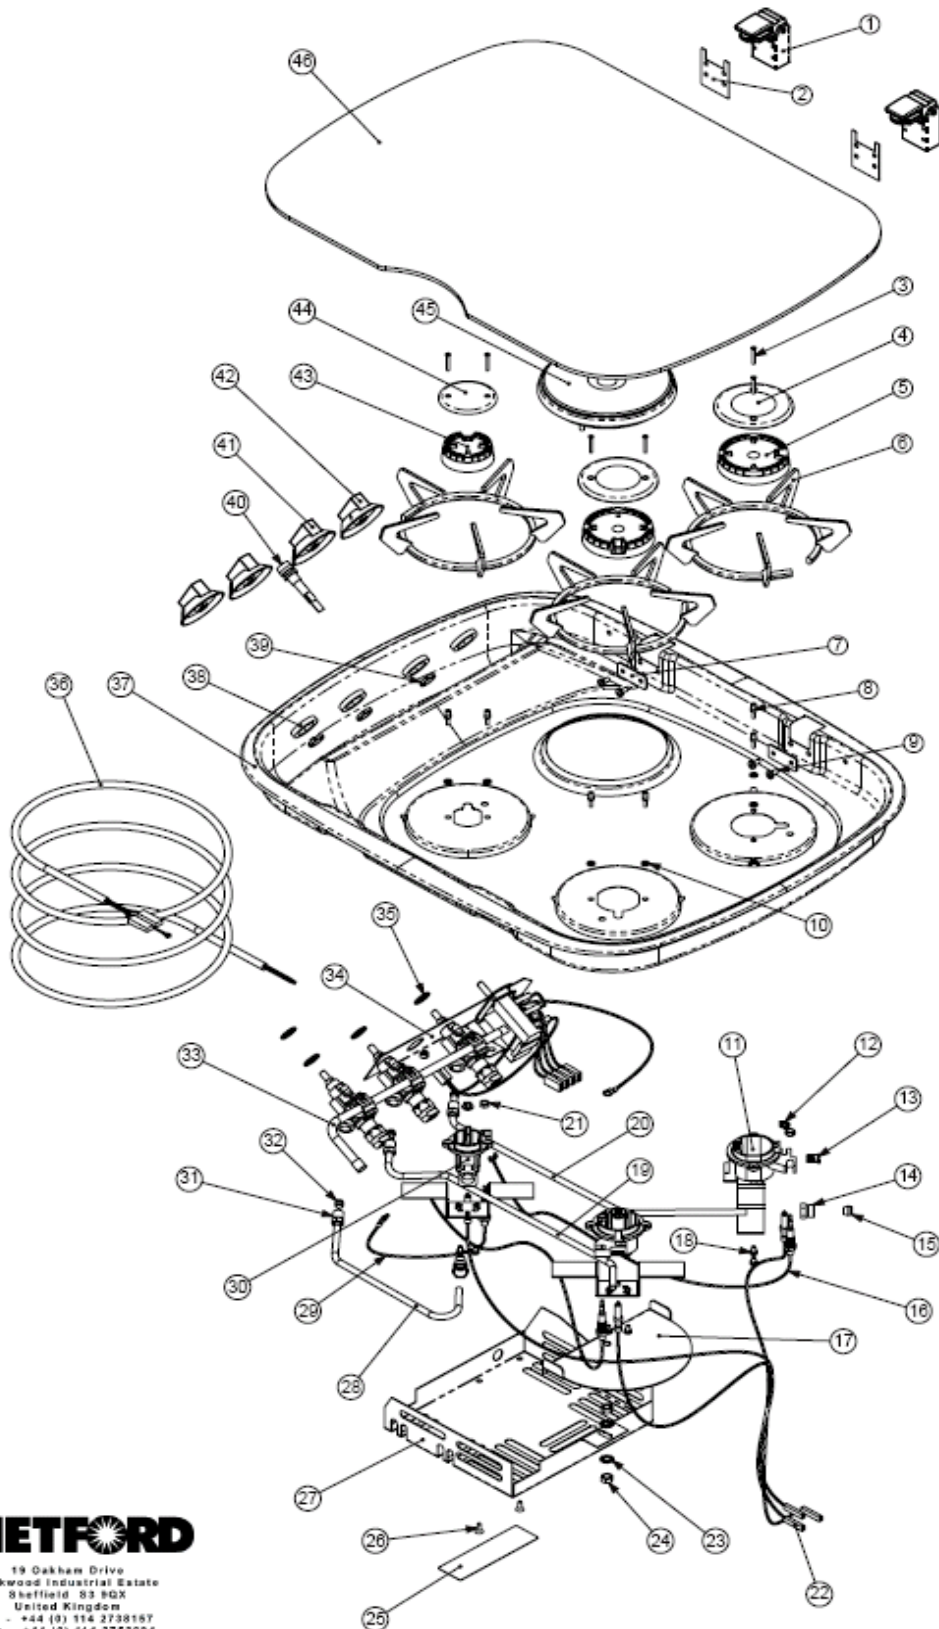

SHB14200 DUAL FUEL ARGENT HOB

THETFORD

19 Oakham Drive
Parkwood Industrial Estate
Sheffield S3 9GX
United Kingdom
Tel. +44 (0) 114 2738167
Fax. +44 (0) 114 2753094

SHB14200 DUAL FUEL ARGENT HOB

MODELS

DRW No.	PART CODE	DESCRIPTION	14260	14261	14262	14263	14265	14266	14270	14280	14281	14285	14286	14290	14291
1	SPCC2005.BK	Hinge, Glass Lid, 2001 style	X	X	X	X	X	X	X	X	X	X	X	X	X
3	SPCC0815	Screw, fixing, burner cap	X	X	X	X	X	X	X	X	X	X	X	X	X
4	SPCC0813	Burner Cap, SR	X	X	X	X	X	X	X	X	X	X	X	X	X
5	SPCC0811	Flamespreader, SR Skirtless	X	X	X	X	X	X		X	X				
5	SPCC0812	Flamespreader, SR, Skirt							X			X	X	X	X
6	SPCC0699.EN	Support, Pan, individual - Aux/Semi	X	X	X	X	X	X		X	X				
	SPCC0673	Support, Pan ARG DF Hob							X			X	X	X	X
7	SPCX0378.BK	Gasket, cam hinges, PTFE BK	X	X	X	X	X	X							
10	SPCX0339	Washer, 4BA Red Fibre	X	X	X	X	X	X	X	X	X	X	X	X	X
11	SPCC0797	Burner, cup injector semi (0.62 Euro 1.5kw)	X	X	X	X	X	X	X	X	X	X	X	X	X
12	SPCC1499	Gasket, Electrode	X	X	X	X	X	X	X	X	X	X	X	X	X
13	SPCC1498	Clip, fixing, electrode	X	X	X	X	X	X	X	X	X	X	X	X	X
16	SPCC1132	Thermocouple, S2 burner, faston, 450mm	X	X	X	X	X	X	X	X	X	X	X	X	X
21	SPCX0163	Locknut, M6 brass coarse thread	X	X	X	X	X	X	X	X	X	X	X	X	X
22	SPCC1456	Electrode, spark 1200mm	X	X	X	X	X	X	X	X	X	X	X	X	X
29	SPCC1130	Thermocouple, S2 burner, faston, 250mm	X	X	X	X	X	X	X	X	X	X	X	X	X
30	SPCC0798	Burner, cup injector aux (0.50 Euro 1.0kw)	X	X	X	X	X	X	X	X	X	X	X	X	X
33	SMAC7340	Tap/Manifold Assy, 3BF+E/8mm L/H or R/H	X	X	X	X	X	X	X	X	X	X	X	X	X
	◆ SPCC0728	Tap Burn FFD/8 (0.34)	X	X	X	X	X	X	X	X	X	X	X	X	X
35	SPCX0177	Washer, Fibre	X	X	X	X	X	X	X	X	X	X	X	X	X
37	SMCP2922.???	Press, Arg, SAB 1/2/0+E FI LHC IPR	BK		BK		BK			S					
37	SMCP2920.??	Press, Arg, SAB 1/2/0+E FI LHC							BS			BS	BS	LNS	
37	SMCP2927.??	Press, Arg, SAB 1/2/0+E FI RHC		BK		BK		BK			S				
37	SMCP2925.??	Press, Arg, SAB 1/2/0+E FI RHS													LNS
38	SPCX0345	EPDM Sponge Washer 30x18x6mm, BK	X	X	X	X	X	X	X	X	X	X	X	X	X
40	SPCC0970	Lamp Indicator	X	X	X	X	X	X	X	X	X	X	X	X	X
41	SPCC0590.??	Knob, hob/gr 2 piece	SA	SA						SA	SA				
41	SPCC0580.??	Knob, Blank 2 piece			CR	CR	CR	CR							
41	SPCC0602.??	Knob, Hob/gr, Teardrop							MNK			BK	BK	MNK	MNK
42	SPCC0585.??	Knob, Hotplate 2 piece	SA	SA						SA	SA				
42	SPCC0598.??	Knob, Hotplate, Teardrop							MNK			BK	BK	MNK	MNK
43	SPCC0827	Flamespreader, Aux Skirtless	X	X	X	X	X	X		X	X				
43	SPCC0824	Flamespreader, Aux, Skirt							X			X	X	X	X
44	SPCC0825	Burner Cap, Aux	X	X	X	X	X	X	X	X	X	X	X	X	X
45	SPCC0914	Hotplate, 800w 6.3x0.8 faston	X	X	X	X	X	X	X	X	X	X	X	X	X
46	SPCC1900.BK	Glass Lid	X	X	X	X	X	X	X	X	X	X	X	X	X
46	SPCC1902.BK	Glass Lid, Chincilla					X	X						X	X
	SPCC0948	Switch, hotplate control	X	X	X	X	X	X	X	X	X	X	X	X	X
	SPCC0814	Stud, fixing, burner cup	X	X	X	X	X	X	X	X	X	X	X	X	X
	SPCC2400.BK	Sticker set, burner position	X	X	X	X	X	X	X	X	X	X	X	X	X
	SPCC1270DF	Instructions, user Arget D/F UK	X	X	X	X	X	X	X	X	X	X	X	X	X
	SPCC1203	Bezel, inset/lip, 1900mm	X	X	X	X	X	X	X	X	X	X	X	X	X
	SPCC0647	Clip, Pan Support, PTFE Top Fix							X			X	X	X	X
	◆ SPCX0119	Screw, M4x12 Pozi							X			X	X	X	X