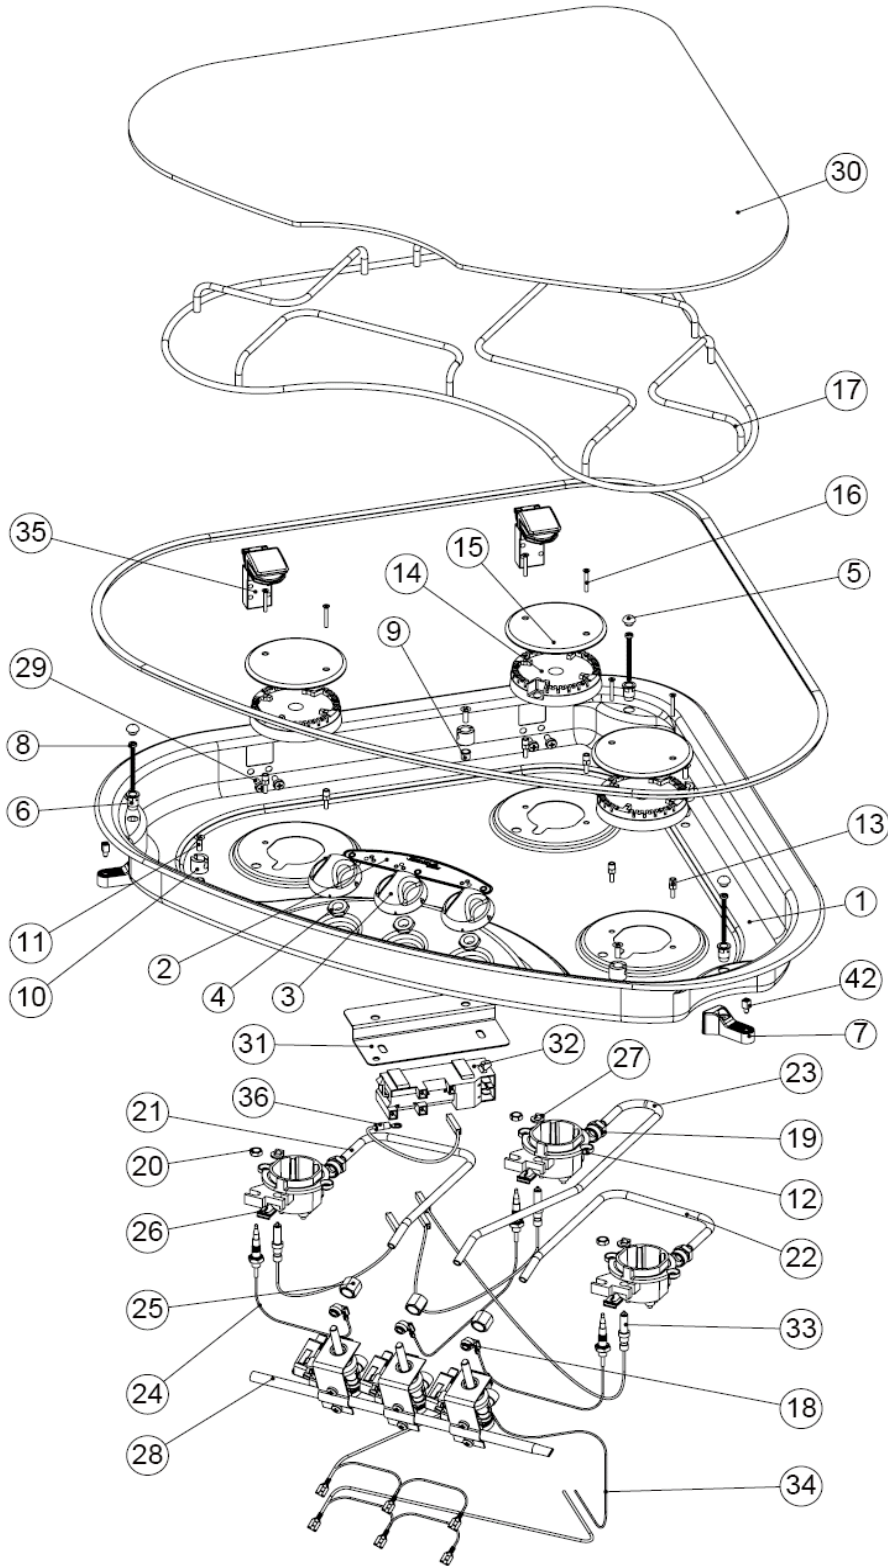

TRIANGULAR HOB EXPLODED DRAWING (GENERIC)

TRIANGULAR CONTINENTAL HOB

MODELS

DRW No.	PARTS CODE	DESCRIPTION	SHB33000	SHB33001	SHB33004	SHB33005	SHB33010	SHB33011	SHB33050	SHB33051	SHB33052	SHB33055	SHB33060	SHB33061
1	SMCP7100	Pressing, Tri CR Hob, 3BFI, L/H, Lid, No DH, BS	x		x		x		x		x			
1	SMCP7101	Pressing, Tri CR Hob, 3BFI, R/H, Lid, No DH, BS		x		x		x		x		x		
1	SMCP7102	Pressing, Tri CR Hob, 3BFI, L/H, Lid, DH, BS											x	
1	SMCP7103	Pressing, Tri CR Hob, 3BFI, R/H, Lid, DH, BS												x
2	SPCC1500	Fascia, polycarb, 125, 3B CR HOBS	x	x	x	x	x	x	x	x	x	x	x	x
3	SPCC0609.BK	Knob, control, continental, Black	x	x	x	x	x	x	x	x	x		x	x
3	SPCC0602.MNK	Knob, Hob/Grill, Teardrop, Matt Nickel										x		
5	SPCX0391	Bump Stop, push-fit, Glass lid	x	x	x	x	x	x	x	x	x	x	x	x
6	SPCX0417	Spacing plug, push-fit, CR Clamp system, Black	x	x	x	x	x	x	x	x	x	x	x	x
7	SPCX0416	Clamping arm, CR Clamp system, Black	x	x	x	x	x	x	x	x	x	x	x	x
8	SPCX0116S	Screw, M3x40 Pozi Pan	x	x	x	x	x	x	x	x	x	x	x	x
10	SPCC0647	Clip, Pan Support PTFE Top Fix	x	x	x	x	x	x	x	x	x	x	x	x
11	SPCX0119	Screw, M4x12 Pozi CSK BZP	x	x	x	x	x	x	x	x	x	x	x	x
13	SPCC0814	Stud, Fixed burner cup	x	x	x	x	x	x	x	x	x	x	x	x
14	SPCC0811	Flame Spreader, SR2, D1408/3	x	x	x	x	x	x	x	x	x	x	x	x
15	SPCC0813	Burner Cap, drilled, 0881/3.1	x	x	x	x	x	x	x	x	x	x	x	x
16	SPCC0815	Screw, fixed bnr cap, 0371	x	x	x	x	x	x	x	x	x	x	x	x
17	SPCC0693	Support, Pan, CR Hob TR 3B, Chrome	x	x	x	x	x	x	x	x	x	x	x	x
20	SPCX0163	Locknut, M6 brass coarse thread	x	x	x	x	x	x	x	x	x	x	x	x
24	SPCC1130	Thermocouple, S2 Burner, Faston, 250mm	x	x	x	x	x	x	x	x	x	x	x	x
26	SPCC1498	Clip, Electrode, fixing						x	x	x	x	x	x	x
27	SPCC1499	Gasket, electrode						x	x	x	x	x	x	x
28	SMAC7360	Tap/Manifold Assy, L/H, Continental range	x		x		x							
28	SMAC7361	Tap/Manifold Assy, R/H, Continental range		x		x		x						
28	SMAC7370	Tap/Manifold Assy, 3BF/8mm, Ign, CFT, L/H							x		x		x	
28	SMAC7371	Tap/Manifold Assy, 3BF/8mm, Ign, CFT, R/H								x				x
28	SPCC0738	Tap, burner (0.34) FFD/8mm	x	x	x	x	x	x						
28	SPCC0733	Tap, burner (0.34) FFD/8mm							x	x	x	x	x	x
30	SG940.BK	Glass Lid, CC TRI HOB, L/H - CHQ Black	x						x		x		x	
30	SG942.BK	Glass Lid, CC TRI HOB, R/H - CHQ Black		x						x		x		x
30	SG944.BK	Glass Lid, CC TRI HOB, L/H - Black			x									
30	SG946.BK	Glass Lid, CC TRI HOB, R/H - Black				x								
30	SG941.BK	Glass Lid, CC TRI HOB, L/H - Stripe Black					x							
30	SG943.BK	Glass Lid, CC TRI HOB, R/H - Stripe Black						x						
32	SPCC1393	Generator, Spark, 12v UBZ4							x	x	x	x	x	x
33	SPCC1453	Electrode, Spark, 300mm S2 SAB							x	x	x	x	x	x
35	SPCC2003.BK	Hinge, glass lid 2004 style	x	x	x	x	x	x	x	x	x	x	x	x
42	SPCX0415	Bush, snap-fit, CR Clamp system, Black	x	x	x	x	x	x	x	x	x	x	x	x
	SPCC1210	Bezel, Black, Self-adhesive, silicone rubber C.R.	x	x						x		x		
	SPCC1223	Bezel, cut & join, 1523mm, surf mount			x	x	x	x	x				x	x
	SPCC1227	Bezel, cut & join, 1550mm, flush-fit, Black									x