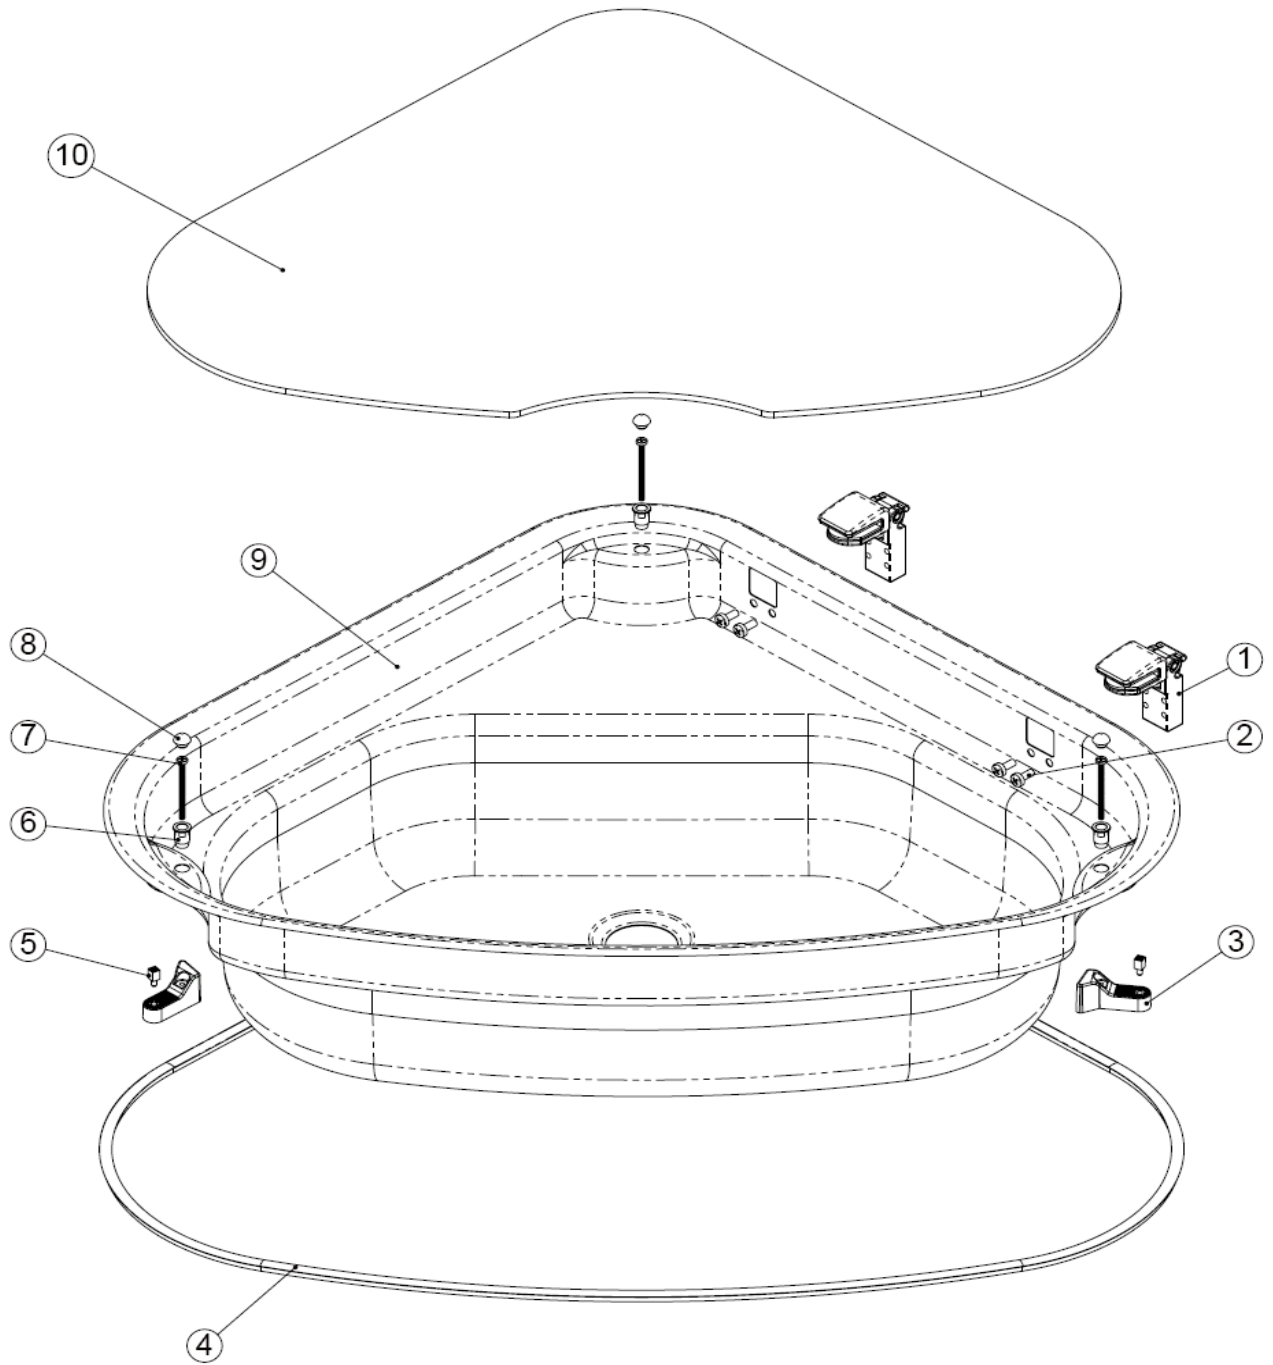

TRIANGULAR BOWL, CONTINENTAL SB3300 - EXPLODED DRAWING (GENERIC)

TRIANGULAR BOWL, CONTINENTAL SBL3300

MODELS

DRW No.	PART CODE	DESCRIPTION	3300	3301	3302	3305	3306	3310	3311	3312	PRICES £
1	SPCC2003.BK	Hinge, Glass Lid, 2004 Style	X	X	X	X	X	X	X	X	
3	SPCX0416	Clamping Arm, CR Clamp System, BK	X	X	X	X	X	X	X	X	
4	SPCC1210	Bezel, Black, self adhesive, silicone rubber		X				X	X	X	
4	SPCC1223	Bezel, cut & join, 1523mm, surf. mount.	X			X	X				
4	SPCC1227	Bezel, cut & join, 1550mm, flush-fit, BK			X						
5	SPCX0415	Bush, snap-fit, CR Clamp System, BK	X	X	X	X	X	X	X	X	
6	SPCX0417	Spacing plug, push-fit, BK	X	X	X	X	X	X	X	X	
7	SPCX0116S	Screw, M3x40 Pozi Pan M/Screw	X	X	X	X	X	X	X	X	
8	SPCX0391	Bump Stop, push-fit	X	X	X	X	X	X	X	X	
9	SMCP7600	Press, Tri CR Bowl, L/H, Lid, No TH, BS	X		X		X				
9	SMCP7601	Press, Tri CR Bowl, R/H, Lid, No TH, BS		X		X					
9	SMCP7605	Press, Tri CR Bowl, L/H, Lid, TH33, BK						X		X	
9	SMCP7606	Press, Tri CR Bowl, R/H, Lid, TH33, BK							X		
10	SG945.BK	Glass Lid, CR Tri Bowl L/H - CHQ BK	X		X			X		X	
10	SG947.BK	Glass Lid, CR Tri Bowl R/H - CHQ BK		X					X		
10	SG948.BK	Glass Lid, CR Tri Bowl R/H - BK				X					
10	SG949.BK	Glass Lid, CR Tri Bowl L/H - BK					X