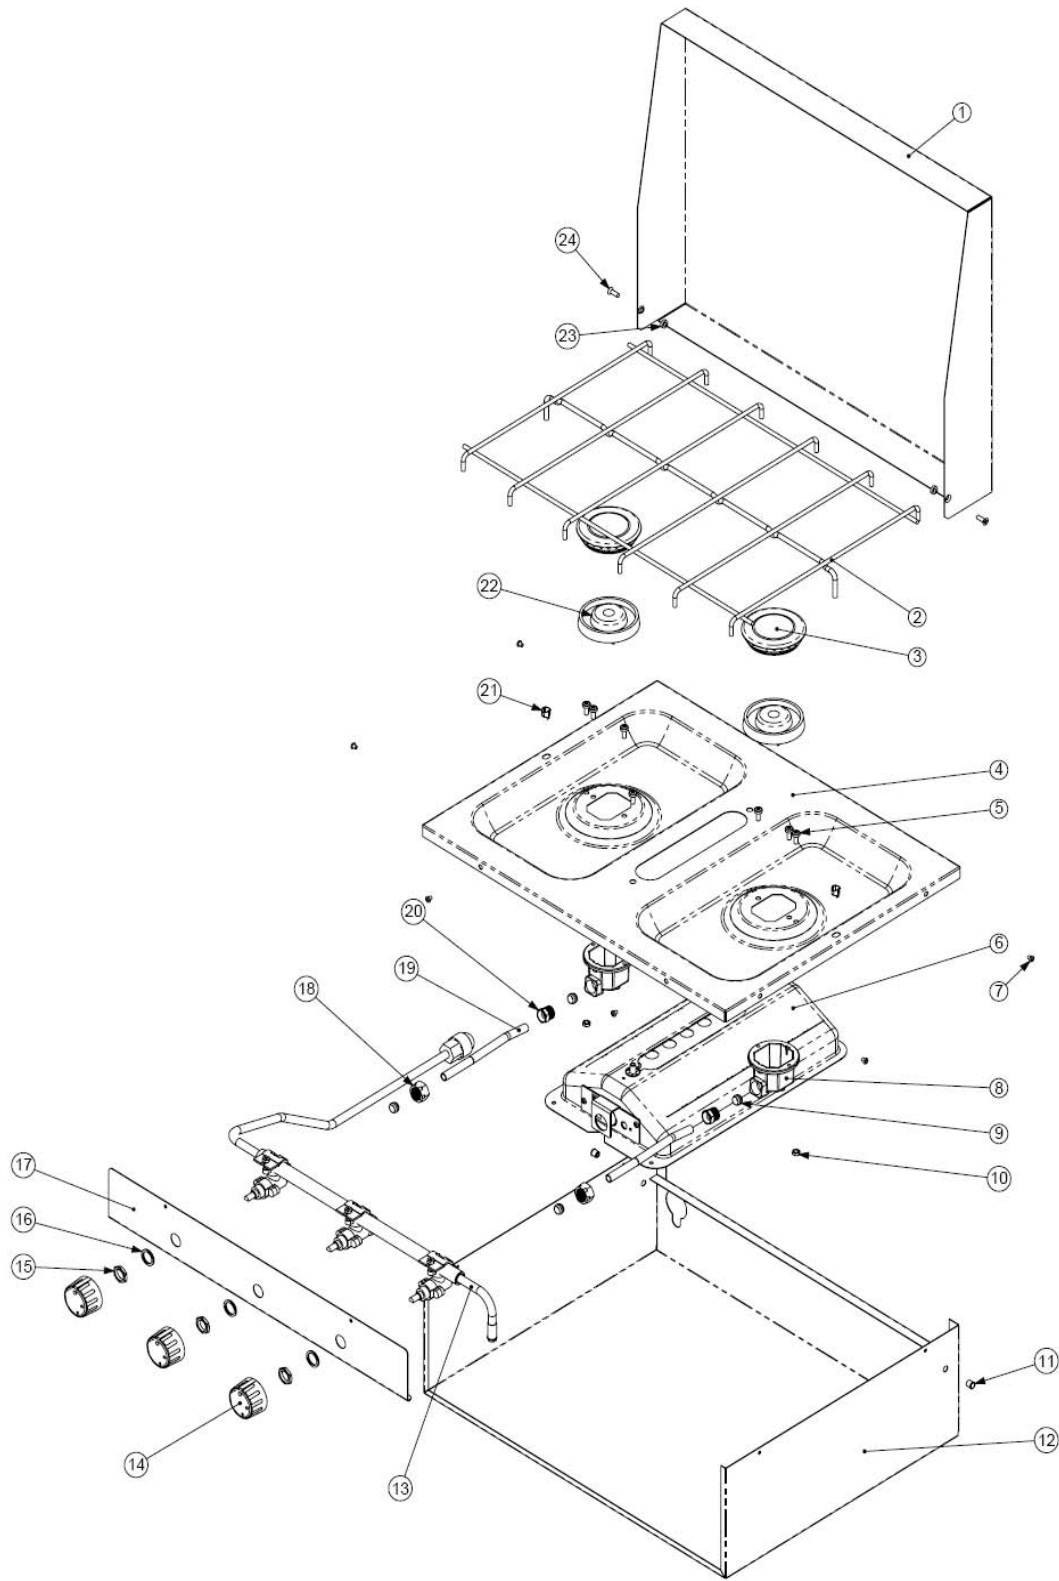

SHB14200 DUAL FUEL ARGENT HOB

MODELS

DRW No.	PART CODE	DESCRIPTION	14260	14261	14262	14263	14265	14266	14270	14280	14281	14285	14286	14290	14291
1	SPCC2005.BK	Hinge, Glass Lid, 2001 style	X	X	X	X	X	X	X	X	X	X	X	X	X
3	SPCC0815	Screw, fixing, burner cap	X	X	X	X	X	X	X	X	X	X	X	X	X
4	SPCC0813	Burner Cap, SR	X	X	X	X	X	X	X	X	X	X	X	X	X
5	SPCC0811	Flamespreader, SR Skirtless	X	X	X	X	X	X		X	X				
5	SPCC0812	Flamespreader, SR, Skirt							X			X	X	X	X
6	SPCC0699.EN	Support, Pan, individual - Aux/Semi	X	X	X	X	X	X		X	X				
	SPCC0673	Support, Pan ARG DF Hob							X			X	X	X	X
7	SPCX0378.BK	Gasket, cam hinges, PTFE BK	X	X	X	X	X	X							
10	SPCX0339	Washer, 4BA Red Fibre	X	X	X	X	X	X	X	X	X	X	X	X	X
11	SPCC0797	Burner, cup injector semi (0.62 Euro 1.5kw)	X	X	X	X	X	X	X	X	X	X	X	X	X
12	SPCC1499	Gasket, Electrode	X	X	X	X	X	X	X	X	X	X	X	X	X
13	SPCC1498	Clip, fixing, electrode	X	X	X	X	X	X	X	X	X	X	X	X	X
16	SPCC1132	Thermocouple, S2 burner, faston, 450mm	X	X	X	X	X	X	X	X	X	X	X	X	X
21	SPCX0163	Locknut, M6 brass coarse thread	X	X	X	X	X	X	X	X	X	X	X	X	X
22	SPCC1456	Electrode, spark 1200mm	X	X	X	X	X	X	X	X	X	X	X	X	X
29	SPCC1130	Thermocouple, S2 burner, faston, 250mm	X	X	X	X	X	X	X	X	X	X	X	X	X
30	SPCC0798	Burner, cup injector aux (0.50 Euro 1.0kw)	X	X	X	X	X	X	X	X	X	X	X	X	X
33	SMAC7340	Tap/Manifold Assy, 3BF+E/8mm L/H or R/H	X	X	X	X	X	X	X	X	X	X	X	X	X
	◆ SPCC0728	Tap Burn FFD/8 (0.34)	X	X	X	X	X	X	X	X	X	X	X	X	X
35	SPCX0177	Washer, Fibre	X	X	X	X	X	X	X	X	X	X	X	X	X
37	SMCP2922.???	Press, Arg, SAB 1/2/0+E FI LHC IPR	BK		BK		BK			S					
37	SMCP2920.??	Press, Arg, SAB 1/2/0+E FI LHC							BS			BS	BS	LNS	
37	SMCP2927.??	Press, Arg, SAB 1/2/0+E FI RHC		BK		BK		BK			S				
37	SMCP2925.??	Press, Arg, SAB 1/2/0+E FI RHS													LNS
38	SPCX0345	EPDM Sponge Washer 30x18x6mm, BK	X	X	X	X	X	X	X	X	X	X	X	X	X
40	SPCC0970	Lamp Indicator	X	X	X	X	X	X	X	X	X	X	X	X	X
41	SPCC0590.??	Knob, hob/gr 2 piece	SA	SA						SA	SA				
41	SPCC0580.??	Knob, Blank 2 piece			CR	CR	CR	CR							
41	SPCC0602.??	Knob, Hob/gr, Teardrop							MNK			BK	BK	MNK	MNK
42	SPCC0585.??	Knob, Hotplate 2 piece	SA	SA						SA	SA				
42	SPCC0598.??	Knob, Hotplate, Teardrop							MNK			BK	BK	MNK	MNK
43	SPCC0827	Flamespreader, Aux Skirtless	X	X	X	X	X	X		X	X				
43	SPCC0824	Flamespreader, Aux, Skirt							X			X	X	X	X
44	SPCC0825	Burner Cap, Aux	X	X	X	X	X	X	X	X	X	X	X	X	X
45	SPCC0914	Hotplate, 800w 6.3x0.8 faston	X	X	X	X	X	X	X	X	X	X	X	X	X
46	SPCC1900.BK	Glass Lid	X	X	X	X	X	X	X	X	X	X	X	X	X
46	SPCC1902.BK	Glass Lid, Chincilla					X	X						X	X
	SPCC0948	Switch, hotplate control	X	X	X	X	X	X	X	X	X	X	X	X	X
	SPCC0814	Stud, fixing, burner cup	X	X	X	X	X	X	X	X	X	X	X	X	X
	SPCC2400.BK	Sticker set, burner position	X	X	X	X	X	X	X	X	X	X	X	X	X
	SPCC1270DF	Instructions, user Arget D/F UK	X	X	X	X	X	X	X	X	X	X	X	X	X
	SPCC1203	Bezel, inset/lip, 1900mm	X	X	X	X	X	X	X	X	X	X	X	X	X
	SPCC0647	Clip, Pan Support, PTFE Top Fix							X			X	X	X	X
	◆ SPCX0119	Screw, M4x12 Pozi							X			X	X	X	X

SHT27000 2Burner and Grill - Exploded Drawing (Generic)