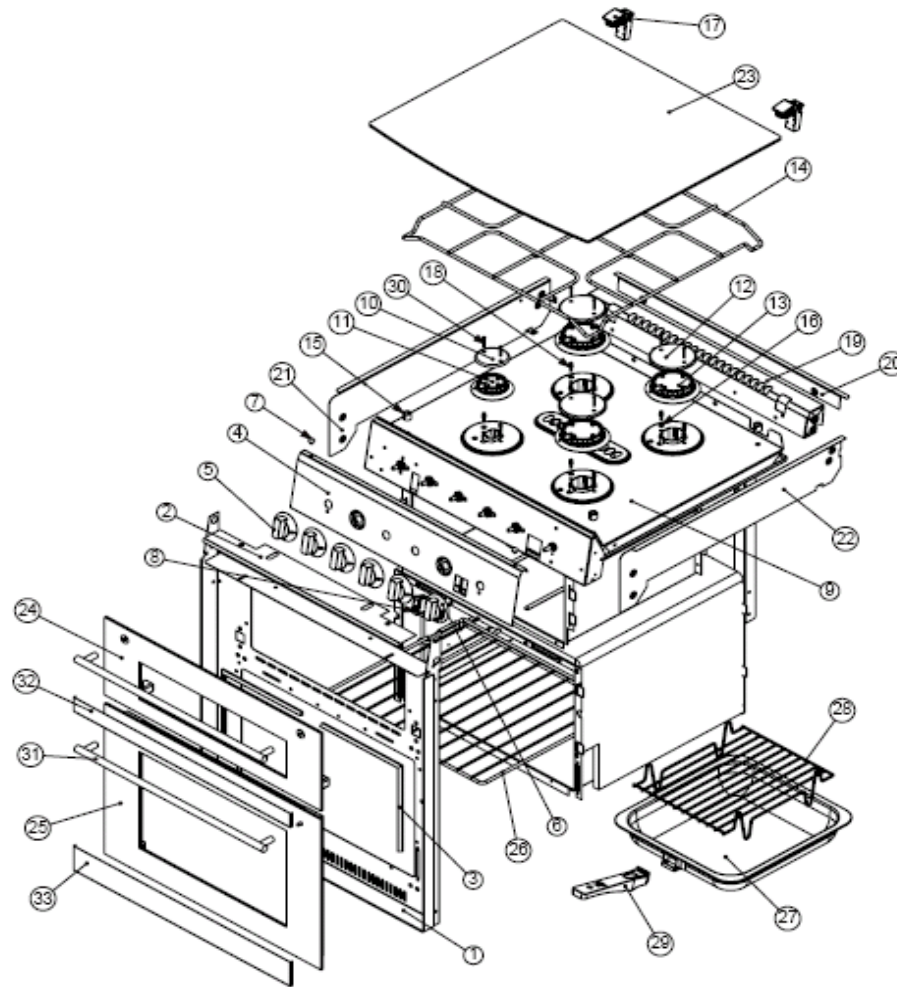

CAPRICE Mk3 (S0H72000) 4Burner - EXPLODED DRAWING (GENERIC)

CAPRICE 4 BURNER

DRW No	Part Number	Description	72021	72070	72076	72080	72081	72083	72110	72150	72165	72166	72167	72168
1	SMCO3760.BK	TRIM,FRONT,CAPRICE 496 1/2 AUS BK												
1	SMCO3793.BK	TRIM,FRONT,CAPRICE 496 1/2 CRUSH BK		X										
1	SMCO3791.BK	TRIM,FRONT,CAPRICE 496 1/2 SAFE BK												
1	SMCO3794.BK	TRIM,FRONT,CAPRICE 496 3/4 CRUSH BK							X					
1	SMCO3792.BK	TRIM,FRONT,CAPRICE 496 3/4 SAFE BK	X		X	X	X	X		X	X	X	X	X
2	SMCO3964.BK	HEAT DEFLECTOR, FASCIA, EXTENDED, CAP BK	X	X	X	X	X	X	X	X	X	X	X	X
2	◆ SPCX0146	CLIP,J TYPE FOR NO 6 SCREW	X	X	X	X	X	X	X	X	X	X	X	X
2	◆ SPCX0175	WASHER, 18X4X1mm RED FIBRE	X	X	X	X	X	X	X	X	X	X	X	X
2	◆ SPCX0130.BK	SCREW, No 6X1/2 POZI PAN P/H MS CBK	X	X	X	X	X	X	X	X	X	X	X	X
2	◆ SPCX0183	WASHER, 8mm OD x 4mm ID x 2.5mm THK	X	X	X	X	X	X	X	X	X	X	X	X
3	SPCO0246	SEAL,OVEN DOOR MK3 FRONT FLUE SG	X	X	X	X	X	X	X	X	X	X	X	X
4	SMCO3750.BK	BEVEL FASCIA,CAPRICE 496 1/2/0,OGI RHFB BK												
4	SMCO3753.???	BEVEL FASCIA,CAPRICE 496 1/3/0,OGI AB	AB	AB	AB	AB	AB	CM	BSP	BSP	BK	BK	BK	BK
4	SMCO3754.BSP	BEVEL FASCIA,CAPRICE 496 1/3/0,OGIL BSP												
5	SPCC0590.??	KNOB, HOB/GR, 2 PIECE CR/BK		GD						SA				
5	SPCC0619.BK	KNOB,CONTROL 2020 BK LAM							X					
5	SPCC0626.SA	KNOB,CONTROL F/C SATIN/BK LAM			X			X	X					
5	SPCC0618.??	KNOB,HOB/GR SKIRT/LEVER	SA			SA	SA				SA	SA	SA	SA
7	SPCX0380	BUMP STOP,DIA 10x5mm THICK,SA	X	X	X	X	X	X	X	X	X	X	X	X
8	SPCC0595.??	KNOB, OVEN, 2 PIECE CR/BK	X	GD						SA				
8	SPCC0617.??	KNOB,OVEN SKIRT/LEVER	SA			SA	SA				SA	SA	SA	SA
9	SMCP3873.BK	HOB PANEL, CAPRICE496 1/2/0 RHFB BK												
9	SMCP3871.???	HOB PANEL, CAPRICE496 1/3/0	CM	BK	CM	CM	CM	CM	BK	BK	BK	BK	BK	BK
10	SPCC0825	BURNER CAP,DRILLED,AUX 0880/3	X	X	X	X	X	X	X	X	X	X	X	X
11	SPCC0824	FLAMESPREADER,SR2,AUX 0925/3	X	X	X	X	X	X	X	X	X	X	X	X
12	SPCC0813	BURNER CAP, DRILLED,0881/3.1 (X3)	X	X	X	X	X	X	X	X	X	X	X	X
13	SPCC0812	FLAMESPREADER, SR2, 1263/3/01 (X3)	X	X	X	X	X	X	X	X	X	X	X	X
15	SPCC0647	CLIP,PAN SUPPORT PTFE TOP FIX	X	X	X	X	X	X	X	X	X	X	X	X
17	SPCC2003.BK	HINGE, GLASS LID 2004 STYLE	X	X	X	X	X	X	X	X	X	X	X	X
18	SPCC0814	STUD, FIXED BNR CAP, 0658 (X8)	X	X	X	X	X	X	X	X	X	X	X	X
	◆ SPCX0339	WASHER, 4BA Red Fibre (for hob burners) (X8)	X	X	X	X	X	X	X	X	X	X	X	X
19	SMCO3769.BK	TRIM,REAR,HOB,SLIMLINE HINGES,CAP/MIN/TRI 496 BK	X	X	X	X	X	X	X	X	X	X	X	X
20	SMCO3767.BK	TRIM, HOB, BACK, CAPRICE 496 BK	X	X	X	X	X	X	X	X	X	X	X	X
21	SMCO3787.BK	TRIM,HOB,L/H SIDE,CAP/MIN/TRI, R12.8 PROFILE, BK	X	X	X	X	X	X	X	X	X	X	X	X
21	SMCO3780.BK	TRIM,L/H SIDE/SURROUND,CAPRICE 496 BK (AUS)												
21	SMCO3706.BK	TRIM, LH SIDE, CURVED, BK (AUS)												
22	SMCO3786.BK	TRIM,HOB,R/H SIDE,CAP/MIN/TRI, R12.8 PROFILE, BK	X	X	X	X	X	X	X	X	X	X	X	X
22	SMCO3781.BK	TRIM,R/H SIDE/SURROUND,CAPRICE 496 BK (AUS)												
22	SMCO3707.BK	TRIM, RH SIDE, CURVED, BK (AUS)												
23	SG990.??	GLASS,LID CAP MK3 496,	BK	BK	BK	BK	BK	BK	BK	BK	BK	BK	BK	BK
23	SG992.BK	GLASS,LID CAPRICE MK3 496, BK/GR, PROTECT												
24	SMAO3425.???	GRILL DOOR,CAP496	BPM/AN2	BPM/SM8	BPM/SM	BPM/SM5	BPM/SM5	BPM/SM	BSDC	SS2	SS5	SS5	SS4	SS4
25	SMAO3445.???	OVEN DOOR,CAP496 DROP DOWN	BPM/AN2	BPM/SM8	BPM/SM3	BPM/SM5	BPM/SM5	BPM/SM	BSDC	SS2	SS5		SS4	
25	SMAO3440.???	OVEN DOOR,CAP496 SIDE OPENING										SS5		SS4
27	SMAC0063	GRILL PAN ASSY - LARGE,DETACH	X	X	X	X	X	X	X	X	X	X	X	X
28	SPCO0292	SHELF,OVEN (CAP/MPR 445&496)	X	X	X	X	X	X	X	X	X	X	X	X
29	SPCC1186	HANDLE, DETACHABLE,GRILL PAN	X	X	X	X	X	X	X	X	X	X	X	X
30	SPCC0815	SCREW,FIXED BNR CAP, 0371	X	X	X	X	X	X	X	X	X	X	X	X
31	SPCO0307.???	HANDLE,ELLIPSE 390CRS	SA				SA	SA	SGD		SA	SA		
31	SMCO0391.???	HANDLE,HEADON 390CRS		SGD						SLV