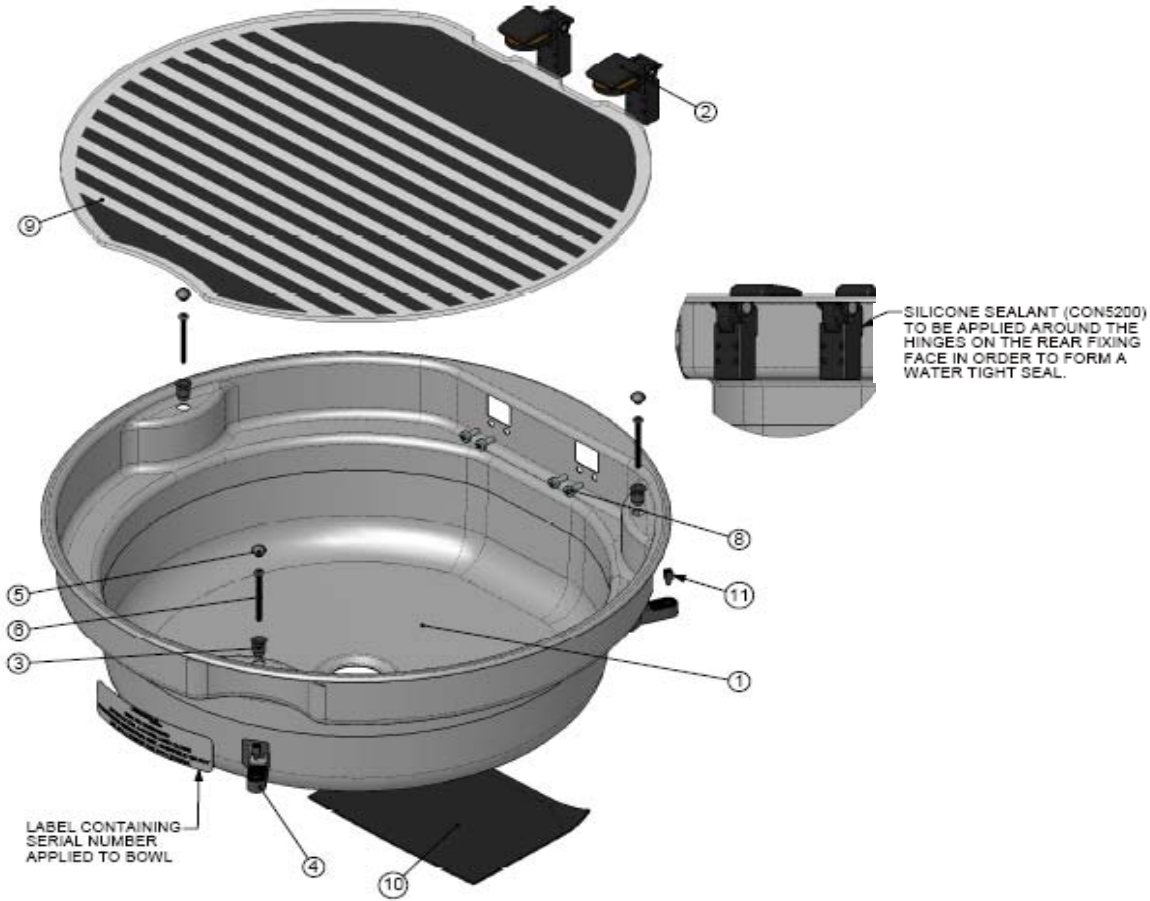

SBL3000 ROUND BOWL - EXPLODED DRAWING (GENERIC)

SBL3000 ROUND BOWL

MODELS

DRW No.	PART CODE	DESCRIPTION	3005	3006	3011	3015	3016	3050	3055
1	SMCP7700	Pressing, Round Bowl, BS, Lid, No TH			X	X	X		
1	SMCP7701	Pressing, Round Bowl, BS, No Lid, No TH	X	X					
1	SMCP7710	Pressing, Round Bowl, BS, Lid, TH						X	
1	SMCP7711	Pressing, Round Bowl, BS, No Lid, TH							X
2	SPCC2003.BK	Hinge, Glass Lid 2004 Style			X	X	X	X	
3	SPCX0417	Spacing Plug, push fit, CR Clamp System, BK	X	X	X	X	X	X	X
4	SPCX0416	Clamping Arm, CR Clamp System, BK	X	X	X	X	X	X	X
5	SPCX0391	Bump Stop, push fit	X	X	X	X	X	X	X
6	SPCX0116S	Screw, M3x40 Pozi Pan M/Screw	X	X	X	X	X	X	X
9	SG960.BK	Glass Lid, Round Bowl - BLK Stripe, inset hinge			X				
9	SG961.BK	Glass Lid, Round Bowl - BLK CHQ				X	X	X	
10	SAC0100	Mat Anti-Drumming 150 x 105mm S/Adhesive		X	X		X		
11	SPCX0415	Bush, snap fit, CR Clamp System, BK	X	X	X	X	X	X	X
	SPCC1228	Bezel, cut & join 1210mm, Top Mount	X	X	X	X	X	X	X
	SAC0660	Water Drain, Angled, 39mm SS Insert Plug		X	X		X