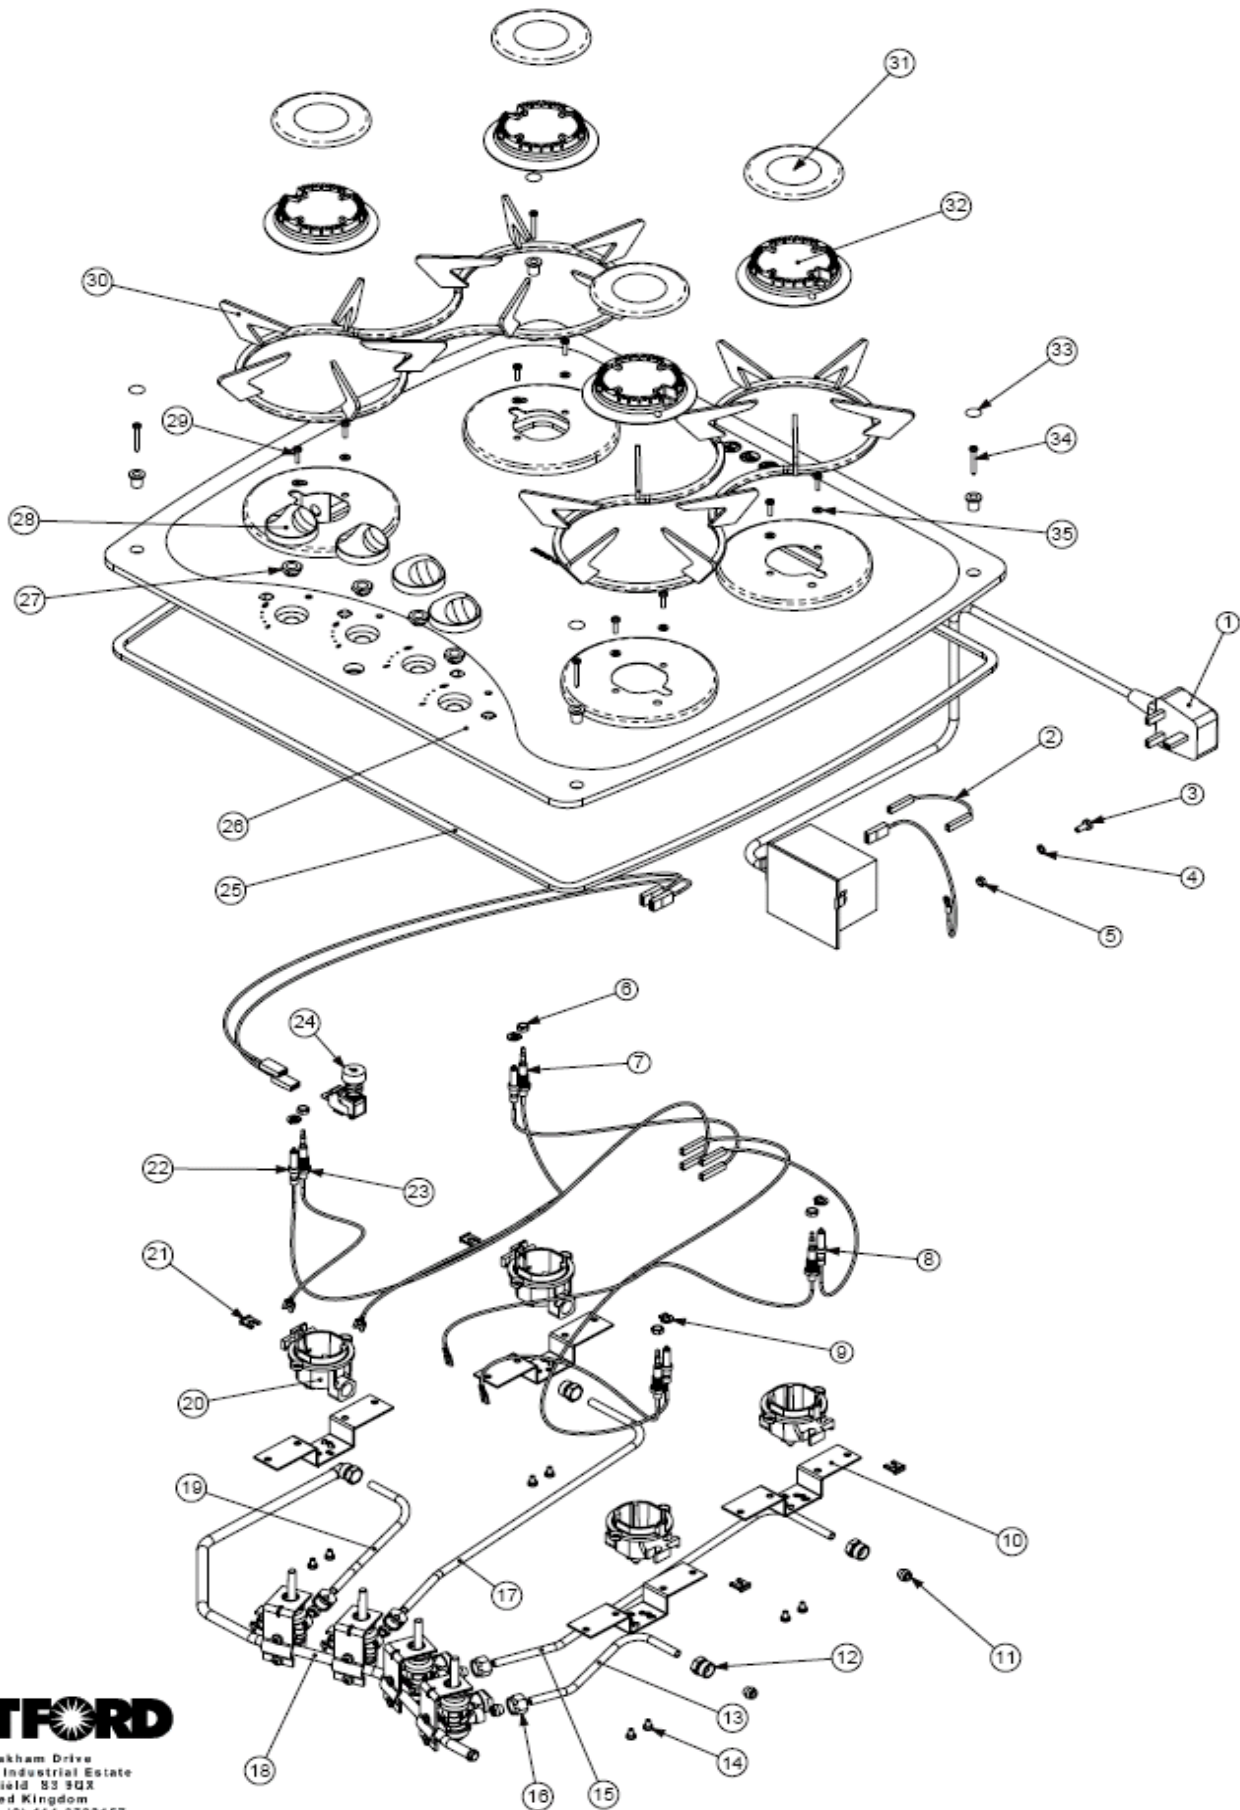

SHB94952 - 9 SERIES EXPLODED DRAWING

THETFORD

15 Oakham Drive
Parkwood Industrial Estate
Sheffield S3 9DX
United Kingdom
Tel - +44 (0) 114 2738157
Fax - +44 (0) 114 2753094

DRW No.	PART CODE	DESCRIPTION
1	SPCC1391	Generator, SI 230v
6	SPCX0163	Locknut, M6 brass coarse thread
7	SPCC1130	Thermocouple 450mm faston
8	SPCC1453	Electrode, Spark 300mm
9	SPCC1499	Gasket, electrode
18	SMAC9422	Tap/Mainfold Assembly
	♦ SPCC0738	Tap Burn (0.34) ffd/8mm
20	SPCC0797	Burner Cup injector (0.62 Euro 1.5kw)
21	SPCC1498	Clip, fixing, electrode
22	SPCC1455	Electrode, Spark 600mm
23	SPCC1132	Thermocouple 250mm faston
24	SPCC1420	Switch, micro with button, ignition
25	SPCC1000	Sealing Tape, 10x4mmx2.1m
26	SMAO1926.BK/SS	Assy, hobtop 9 Series 4BI
28	SPCC0619.BK	Knob, Control BK LAM
29	SPCX0211	Screw, M3x12
30	SPCC0686.EN	Support, Pan fig.8
31	SPCC0803	Burner Cap
32	SPCC0802	Flamespreader, skirt
33	SPCX0423	Bush & Plug, top fixing
34	SPCX0134	Screw, No4x25mm
35	SPCX0339	Washer, 4BA Red Fibre
	SPCC1270	Instructions, User