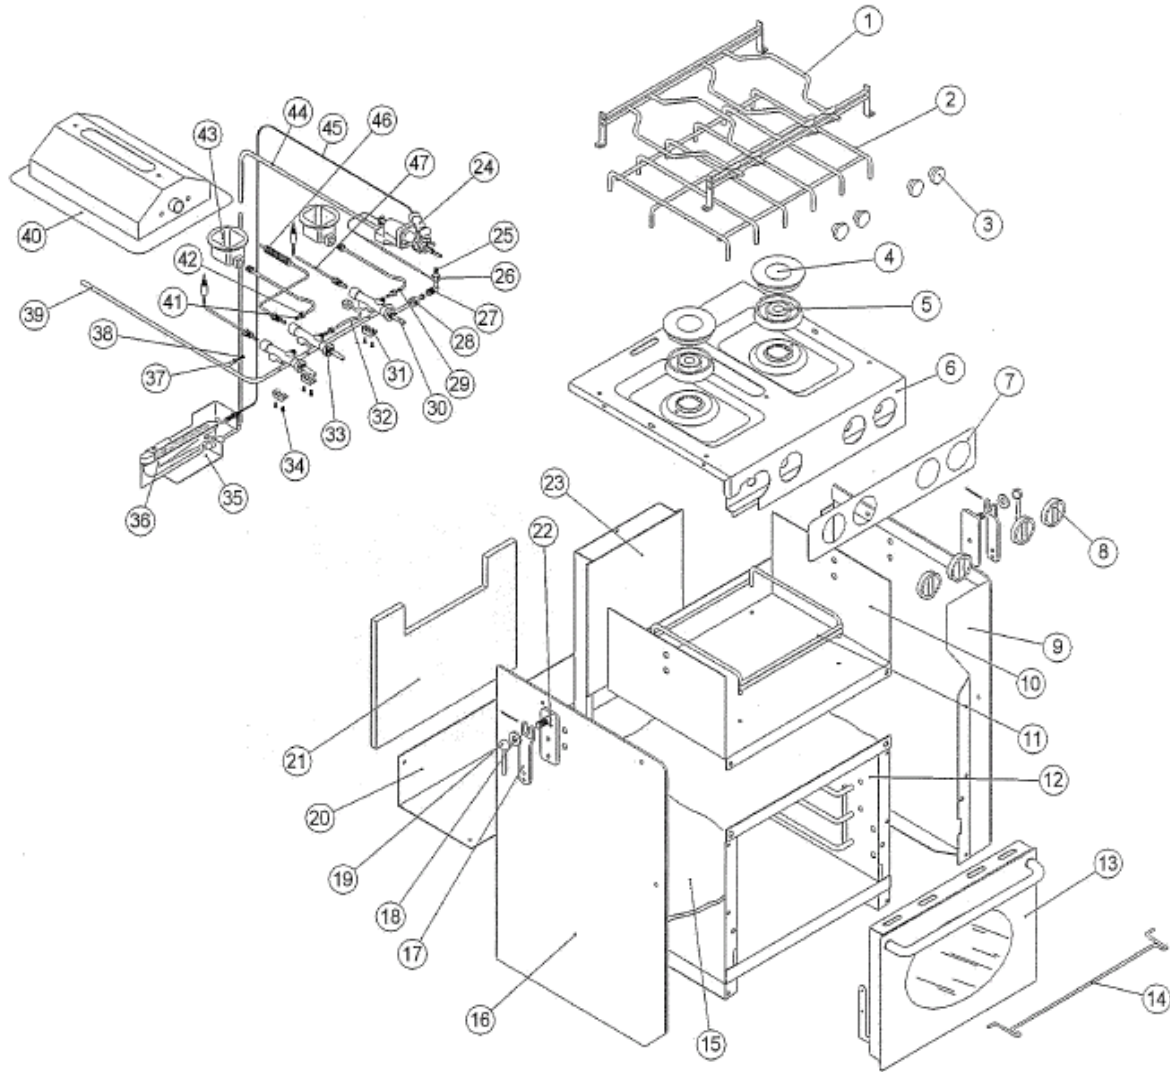

NELSON MARINE COOKER - EXPLODED DRAWING (GENERIC)

NELSON MARINE COOKER (SOH)- SPARES LIST

DRW No	PART CODE	DESCRIPTION	MODEL		
			1500	1505	1506
1	SMAC0055	Gimbal & Fiddle Rail Assy, Nelson	x		
2	SPCC0640	Support, Pan 2B F/C	x	x	x
3	SPCX0360	Knob, Star Black	x		
4	SPCC0806	Burner Crown & Cap	x	x	x
5	SPCC0807	Burner Support	x	x	x
6	SMCP2570	Pressing, ov/htpt 2BGF SS Nel Sab	x	x	x
7	SPCC1598	Fascia, 2BG/Oven Nelson	x	x	
7	SPCC1599	Fascia, 2BG/Oven Nelson/Gasquip			x
8	SPCC0622	Knob, Control 854f recessed BR	x	x	x
11	SPCO0520	Cradle, Grill Pan	x	x	x
13	SMAO0040.BK	Oven Door Assembly	x	x	x
	◆ SPCO0735	Glass, door inner	x	x	x
	◆ SPCO0307.IN	Handle, Ellipse 390 CRS IN	x	x	x
14	SMCO0721	Restraint, Oven Door	x	x	x
24	SPCO0451	Tap, Thermostat	x	x	x
30	SPCC0729	Tap, Grill FFD/8mm FC	x	x	x
33	SPCC0728	Tap, Burn FFD/8mm FC	x	x	x
36	SMAO0062	Burner Assembly, Oven	x	x	x
39	SMAO0058	Tap/Manifold Assembly, 2BGF Nelson	x	x	Z
40	SMAC0052	Grill Burner Assembly, 2005, Hood	x	x	x
	◆ SPCX0190	Washer, Starlock 6mm	x	x	x
45	SPCO0158	Thermocouple, Oven 1000mm	x	x	x
46	SPCC1127	Thermocouple, Grill, Faston, 320mm	x	x	x
47	SPCC1141	Thermocouple, S1 Burner, Faston 320mm	x	x	x
	◆ SPCX0338	Washer, 9.4xSuit (for hob thermocouple)	x	x	x
	◆ SPCX0165	Locknut, M6 Brass Fine Thread (for hob t'couple)	x	x	x
	SPCO0282	Support, oven shelf	x	x	x
	◆ SPCX0184	Washer, Starlock 5mm	x	x	x
	SPCC0773	Jet, .59 (oven)	x	x	x
	SPCC0775	Jet, .62 (hob/grill)	x	x	x
	SPCC0641	Clip, Pan Support Type	x	x	x
	SPCO0245	Seal, Oven Door	x	x	x
	SPCO00287	Shelf, Oven	x	x	x
	SPCO0186	Tray, Oven	x	x	x
	SPCO0187	Dish, Oven Meat	x	x	x
	SMAC0066	Grill Pan Assy - Long, Detachable	x	x	x
	SPCC1186	Handle, detachable, grill pan	x	x	x
	SPCC1195	Trivet, grill pan	x	x	x