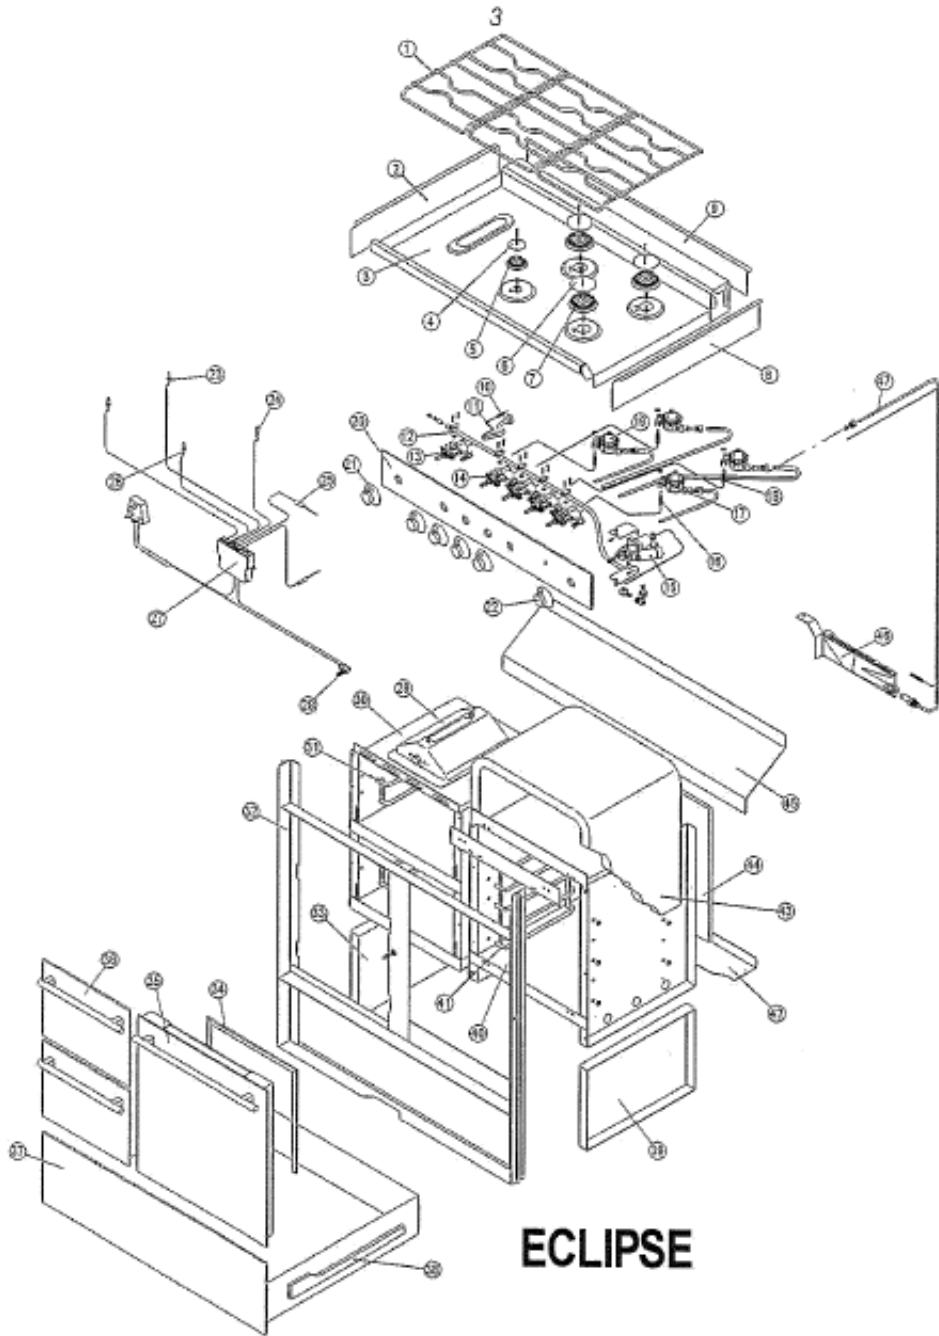

ECLIPSE COOKER - EXPLODED DRAWING (GENERIC)

ECLIPSE (SOH)

DRW No.	PART CODE	DESCRIPTION	MODELS		
			78975	79355	79975
1	SPCC0665.EN	Support, Pan ATR880 BR EN	x	x	x
2	SMCO2265/1.BK	Trim, Hob Sur, ATR880 LH BK	x		
2	SMCO2275/1.BK	Trim, Hob Sur, ECL880 LH BK		x	x
3	SMCP2785.BK	Press, 2040 4BGFI ATR880 MF BK	x	x	x
4	SPCC0823	Burner Cap, SAB S2, Aux	x	x	x
5	SPCC0822	Flamespreader, SAB S2, Aux, Skirt	x	x	x
6	SPCC0803	Burner Cap, SAB S2, SR	x	x	x
7	SPCC0802	Flamespreader, SAB S2, SR, Skirt	x	x	x
8	SMCO2265/2.BK	Trim, Hob Sur, ATR880 RH BK	x		
8	SMCO2275/2.BK	Trim, Hob Sur, ECL880 RH BK		x	x
9	SMCO2265/3.BK	Trim, Hob Sur, ATR880 Back BK	x	x	x
10	SPCC1125	Thermocouple, Grill, Faston, 600mm	x	x	x
12	SMAC5496	Tap/Manifold Assy, ATR880 SAB Rear	x	x	x
13	SPCC0729	Tap Grill FFD/8 0.45	x	x	x
14	SPCC0728	Tap Burn FFD/8 0.34	x	x	x
15	SPCO0476	Tap, Thermostat	x	x	x
16	SPCC1130	Thermocouple, S2 Burner, Faston, 250mm	x	x	x
18	SPCC1132	Thermocouple, S2 Burner, Faston, 450mm	x	x	x
	◆ SPCX0163	Locknut, M6 Brass coarse thread (for 1130/32)	x	x	x
20	SMCO2254.BK	Bevel Fascia, ECL880	x		
20	SMCO2258.BK	Bevel Fascia, ECL880		x	x
21	SPCC0614.CR	Knob, Blank skirt/lever	x		x
21	SPCC0580.GD	Knob, Blank, 2 piece GD/BK		x	
23	SPCC1457	Electrode, Spark, 900mm	x	x	x
24	SPCC1453	Electrode, Spark, 300mm	x	x	x
25	SPCC1419	Electrode, Spark 1500mm S/Fix (Grill)	x	x	x
26	SPCC1455	Electrode, Spark, 600mm	x	x	x
	◆ SPCC1498	Clip, Fixing, Electrode (for hob electrodes)	x	x	x
	◆ SPCC1499	Gasket, Electrode for hob electrodes)	x	x	x
27	SPCC1391	Generator, SI 230v	x	x	x
29	SMAC0052	Grill Assy, 2005, no hood	x	x	x
	◆ SPCX0190	Washer, starlock 6mm (for grill burner)	x	x	x
31	SPCO0283	Support, Grill Shelf	x	x	x
	◆ SPCX0184	Washer, starlock 5mm (for shelf support)	x	x	x
32	SMAO0290.BK	Trim Assy, ATR880 ST1 BK	x	x	x
34	SPCO0249	Seal, Oven Door	x	x	x
35	SMAO2235.???	Oven Door ATR880	SS1	FPG	SS1
	◆ SPCO0433	Glass, Oven Door Inner	x	x	x
	◆ SPCO0124	Bush Hinge (for oven door)	x	x	x
	◆ SPCO0140	Catch, Jetpress (for oven door)	x	x	x
36	SMAO2215.???	Grill/Warm Door ATR880	SS1	FPG	SS1
	◆ SPCO0245	Grill/Warm Door Hinge	x	x	x
37	SMAO2245.???	Drawer Front Assy ATR880	SS	FPG	SS
41	SPCO0182	Support, Oven shelf	x	x	x
	◆ SPCX0184	Washer, starlock 5mm (for shelf support)	x	x	x
46	SMAO0064	Burner Assy, complete, oven	x	x	x
	SPCO0138	Stud, Oven Door catch	x	x	x
	◆ SPCX0187	Washer, Plain (for door stud)	x	x	x
	SPCC0990	Clock/Timer, 230v Green VFD	x	x	x
	◆ SPCC0980.BK	Button, Clock/Timer, Gloss Black	x	x	x
	SPCC1340	Switch, rocker, rect, BLK, "Spark"	x	x	x
	SPCC1341	Switch, rocker, rect, BLK, "Lamp"	x	x	x
	SPCO0985	Light, Oven 230v	x	x	x
	SPCC1423	Electrode, Spark, 1500mm S/Fix (oven)	x	x	x