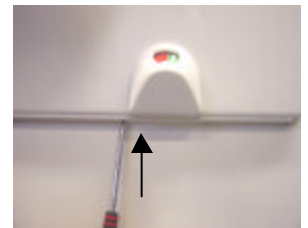

### Replace instruction

Unscrew the 7 screws  
underneath the level indicator

Replace the level indicator

Screw the 7 screws back  
into the toilet