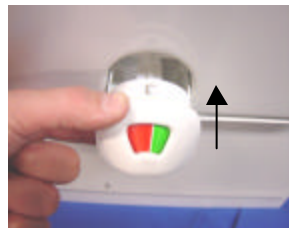

## 16171-62 Level indicator

### Replace instruction

Unscrew the 7 screws  
underneath the level indicator

Replace the level indicator

Screw the 7 screws back  
into the toilet