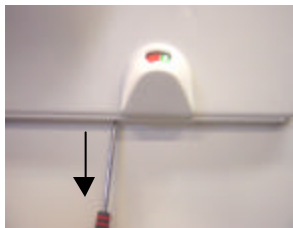

## 16171-62 Level indicator

### Replace instruction

Unscrew the 7 screws  
underneath the level indicator

Replace the level indicator

Screw the 7 screws back  
into the toilet