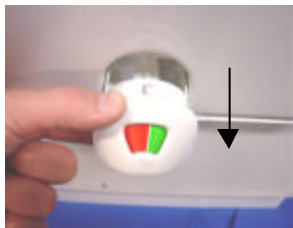

## 16171-62 Level indicator

### Replace instruction

Unscrew the 7 screws  
underneath the level indicator

Replace the level indicator

Screw the 7 screws back  
into the toilet